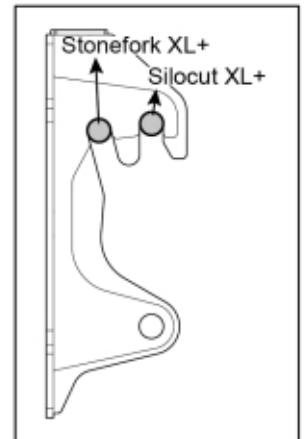

M 11255187

Part assemblies Attachment kit Claas Scorpion

PartNo	Pos	Qty	Name	Specifications
60111856	1	1	Attachment Claas Scorpion	
60038994	3	1 PCS	Screw kit	
60038995		8 PCS	• U-bolt	M20 80x80, Replaces 60029556
5013127		16	• Washer	BRB 21 x 36 x 3, Part is included in kit 11255096 Attachment kit Merlo
5011559		16	• Nut	Loc-king M20x2,5 (10), Part is included in kit 11255098 Attachment kit Dieci Large, 11255234 Attachment kit Dieci Medium, 11255238 Attachment kit Dieci Small, 11255241 Attachment kit JLG Deutz, 11255233 Attachment kit Schäffer type SWH, 11255326 Attachment kit Weidemann, 11255184 Attachment kit CAT TH, 11255096 Attachment kit Merlo