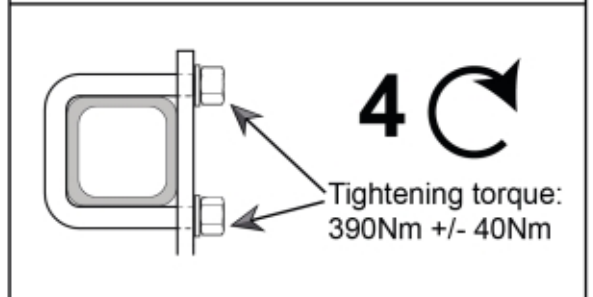

M 11255187

Part assemblies Attachment kit Claas Scorpion

PartNo	Pos	Qty	Name	Specifications
60111856	1	1	Attachment Claas Scorpion	
60038994	3	1 PCS	Screw kit	
60038995		8 PCS	• U-bolt	M20 80x80, Replaces 60029556
5013127		16	• Washer	BRB 21 x 36 x 3, Part is included in kit 11255096 Attachment kit Merlo
5011559		16	• Nut	Loc-king M20x2,5 (10), Part is included in kit 11255098 Attachment kit Dieci Large, 11255234 Attachment kit Dieci Medium, 11255238 Attachment kit Dieci Small, 11255241 Attachment kit JLG Deutz, 11255233 Attachment kit Schäffer type SWH, 11255326 Attachment kit Weidemann, 11255184 Attachment kit CAT TH, 11255096 Attachment kit Merlo