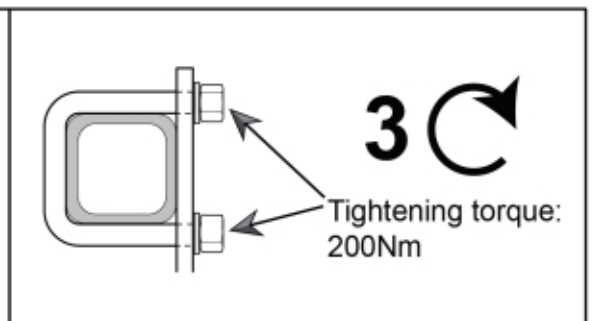

M 11255187

Part assemblies Attachment kit Claas Scorpion

PartNo	Pos	Qty	Name	Specifications
60111856	1	1	Attachment Claas Scorpion	
60038994	3	1 PCS	Screw kit	
60038995		8 PCS	• U-bolt	M20 80x80, Replaces 60029556
5013127		16	• Washer	BRB 21 x 36 x 3, Part is included in kit 11255096 Attachment kit Merlo
5011559		16	• Nut	Loc-king M20x2,5 (10), Part is included in kit 11255098 Attachment kit Dieci Large, 11255234 Attachment kit Dieci Medium, 11255238 Attachment kit Dieci Small, 11255241 Attachment kit JLG Deutz, 11255233 Attachment kit Schäffer type SWH, 11255326 Attachment kit Weidemann, 11255184 Attachment kit CAT TH, 11255096 Attachment kit Merlo