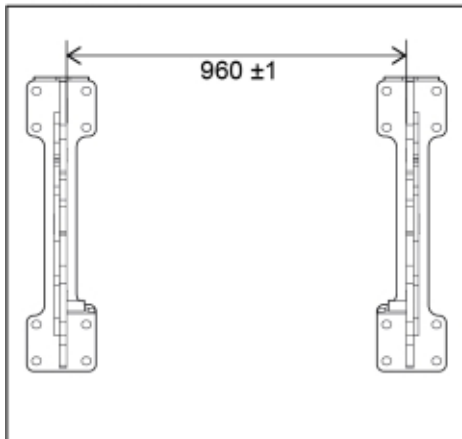

M 11255187

Part assemblies Attachment kit Claas Scorpion

PartNo	Pos	Qty	Name	Specifications
60111856	1	1	Attachment Claas Scorpion	
60038994	3	1 PCS	Screw kit	
60038995		8 PCS	• U-bolt	M20 80x80, Replaces 60029556
5013127		16	• Washer	BRB 21 x 36 x 3, Part is included in kit 11255096 Attachment kit Merlo
5011559		16	• Nut	Loc-king M20x2,5 (10), Part is included in kit 11255098 Attachment kit Dieci Large, 11255234 Attachment kit Dieci Medium, 11255238 Attachment kit Dieci Small, 11255241 Attachment kit JLG Deutz, 11255233 Attachment kit Schäffer type SWH, 11255326 Attachment kit Weidemann, 11255184 Attachment kit CAT TH, 11255096 Attachment kit Merlo