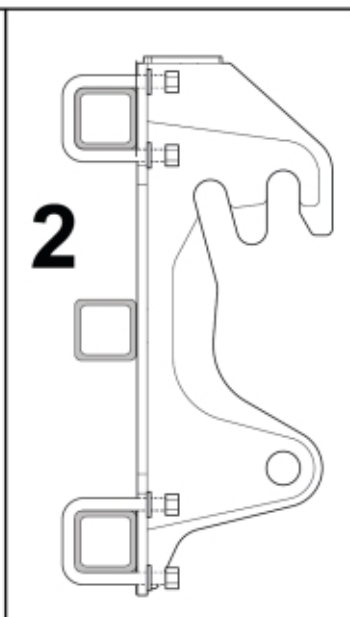

M 11255187

Part assemblies Attachment kit Claas Scorpion

PartNo	Pos	Qty	Name	Specifications
60111856	1	1	Attachment Claas Scorpion	
60038994	3	1 PCS	Screw kit	
60038995		8 PCS	• U-bolt	M20 80x80, Replaces 60029556
5013127		16	• Washer	BRB 21 x 36 x 3, Part is included in kit 11255096 Attachment kit Merlo
5011559		16	• Nut	Loc-king M20x2,5 (10), Part is included in kit 11255098 Attachment kit Dieci Large, 11255234 Attachment kit Dieci Medium, 11255238 Attachment kit Dieci Small, 11255241 Attachment kit JLG Deutz, 11255233 Attachment kit Schäffer type SWH, 11255326 Attachment kit Weidemann, 11255184 Attachment kit CAT TH, 11255096 Attachment kit Merlo