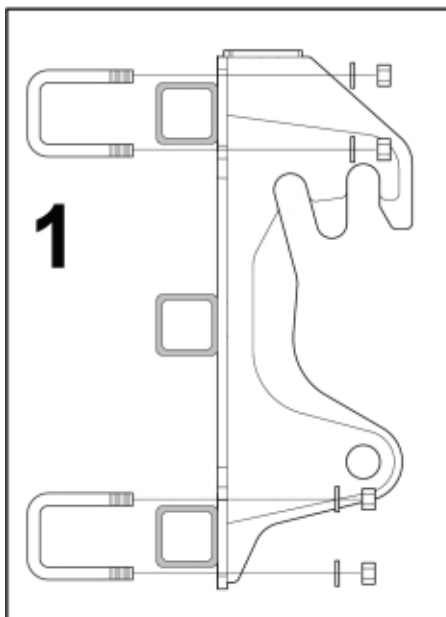

M 11255187

Part assemblies Attachment kit Claas Scorpion

PartNo	Pos	Qty	Name	Specifications
60111856	1	1	Attachment Claas Scorpion	
60038994	3	1 PCS	Screw kit	
60038995		8 PCS	• U-bolt	M20 80x80, Replaces 60029556
5013127		16	• Washer	BRB 21 x 36 x 3, Part is included in kit 11255096 Attachment kit Merlo
5011559		16	• Nut	Loc-king M20x2,5 (10), Part is included in kit 11255098 Attachment kit Dieci Large, 11255234 Attachment kit Dieci Medium, 11255238 Attachment kit Dieci Small, 11255241 Attachment kit JLG Deutz, 11255233 Attachment kit Schäffer type SWH, 11255326 Attachment kit Weidemann, 11255184 Attachment kit CAT TH, 11255096 Attachment kit Merlo