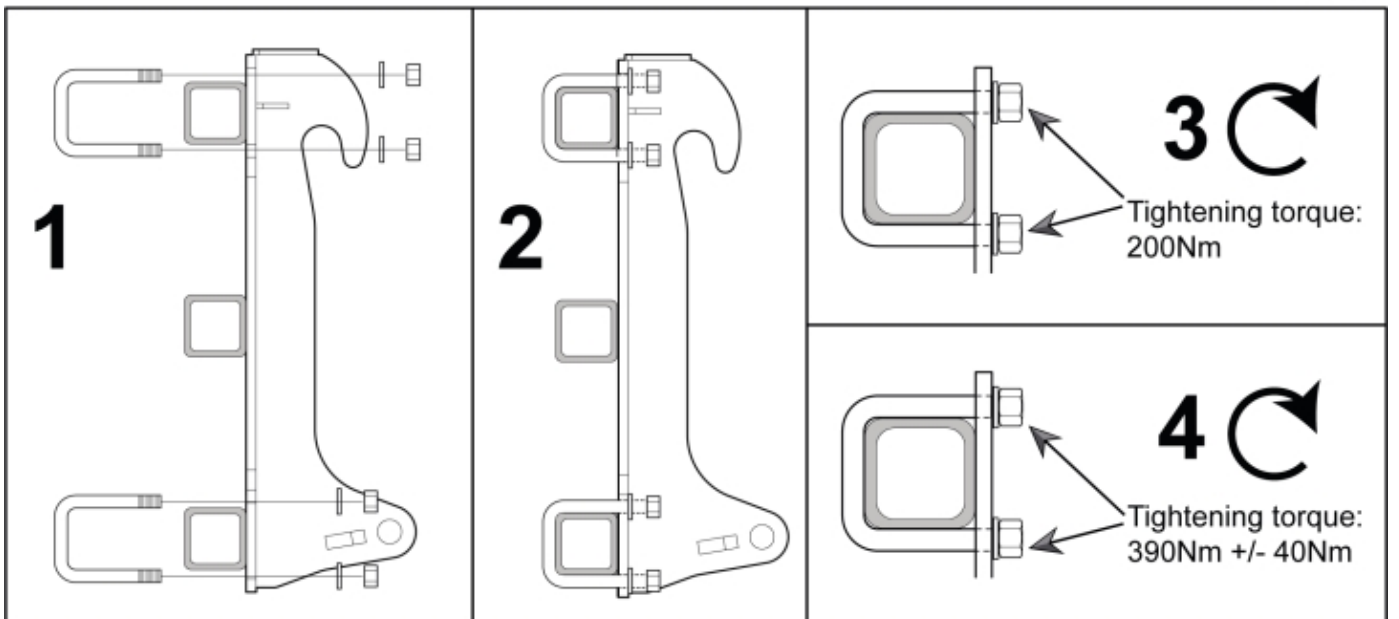

M 11255188

Part assemblies Attachment kit JCB Qfit

PartNo	Pos	Qty	Name	Specifications
11255188		1	Attachment kit JCB Qfit	
60029301	1	1 PCS	Bolt on Hooks	80x80 XL JCB Qfit
60038994	3	1 PCS	Screw kit	
60038995		8 PCS	• U-bolt	M20 80x80, Replaces 60029556
5013127		16	• Washer	BRB 21 x 36 x 3, Part is included in kit 11255096 Attachment kit Merlo
5011559		16	• Nut	Loc-king M20x2,5 (10), Part is included in kit 11255098 Attachment kit Dieci Large, 11255234 Attachment kit Dieci Medium, 11255238 Attachment kit Dieci Small, 11255241 Attachment kit JLG Deutz, 11255233 Attachment kit Schaffer type SWH, 11255326 Attachment kit Weidemann, 11255184 Attachment kit CAT TH, 11255096 Attachment kit Merlo