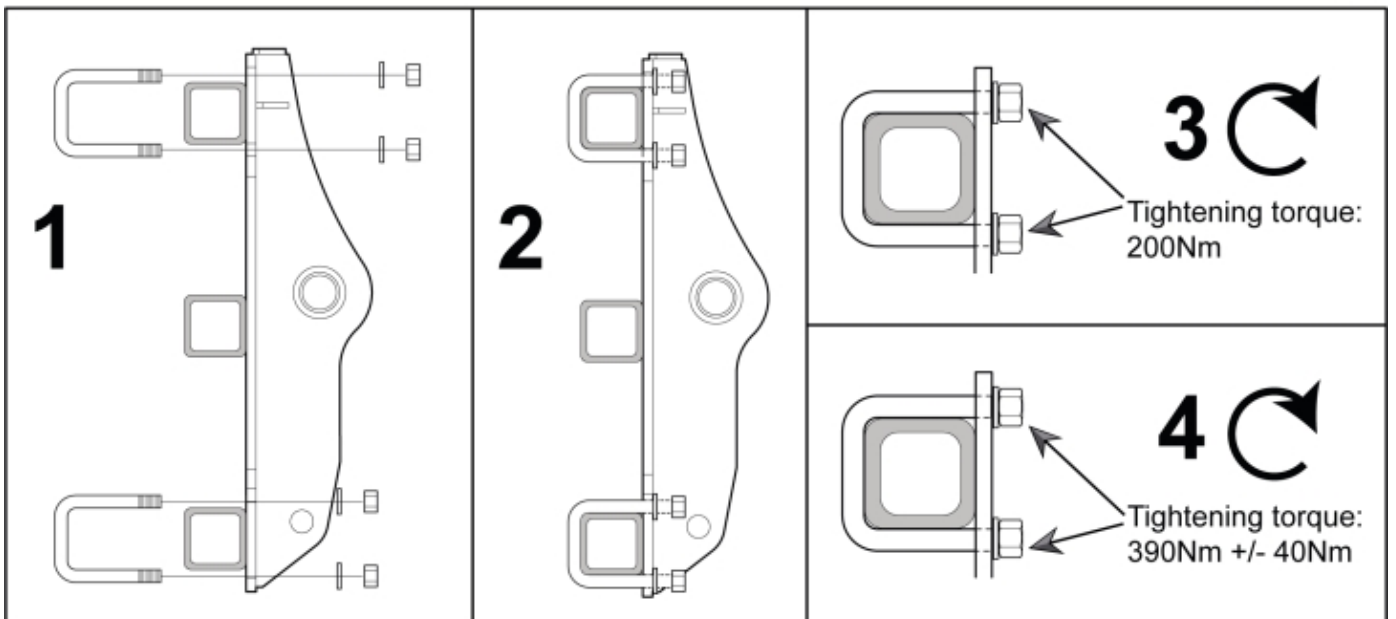

M 11255189

Part assemblies Attachment kit Manitou MLT

PartNo	Pos	Qty	Name	Specifications
11255189		1	Attachment kit Manitou MLT	
60030091	1	1 PCS	Bolt on Hooks	80x80 XL Manitou MLT
60038994	3	1 PCS	Screw kit	
60038995		8 PCS	• U-bolt	M20 80x80, Replaces 60029556
5013127		16	• Washer	BRB 21 x 36 x 3, Part is included in kit 11255096 Attachment kit Merlo
5011559		16	• Nut	Loc-king M20x2,5 (10), Part is included in kit 11255098 Attachment kit Dieci Large, 11255234 Attachment kit Dieci Medium, 11255238 Attachment kit Dieci Small, 11255241 Attachment kit JLG Deutz, 11255233 Attachment kit Schaffer type SWH, 11255326 Attachment kit Weidemann, 11255184 Attachment kit CAT TH, 11255096 Attachment kit Merlo