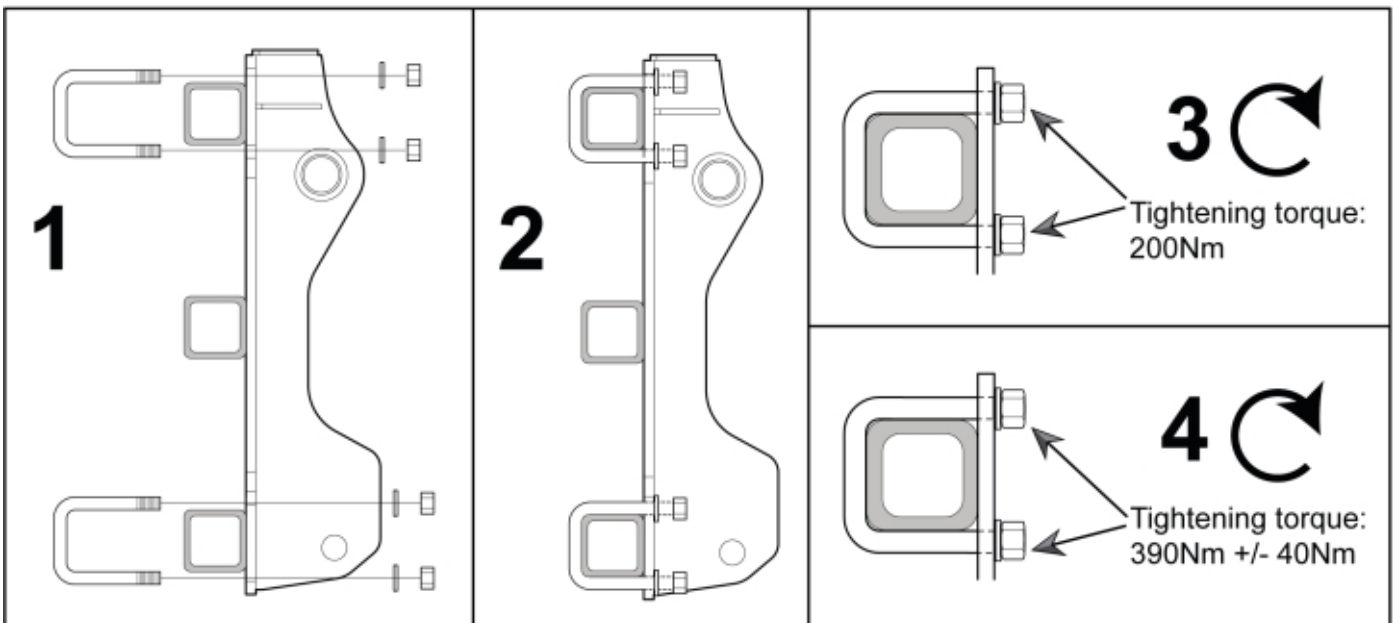

M 11255221

---

**Part assemblies** Attachment kit Bobcat FDI MF

---

<b>PartNo</b>	<b>Pos</b>	<b>Qty</b>	<b>Name</b>	<b>Specifications</b>
11255221		1	Attachment kit Bobcat FDI MF	
60033150	1	1 PCS	Bolt on Hooks	80x80 XL Bobcat / FDI / MF
60038994	3	1 PCS	Screw kit	
60038995		8 PCS	• U-bolt	M20 80x80, Replaces 60029556
5013127		16	• Washer	BRB 21 x 36 x 3, Part is included in kit 11255096 Attachment kit Merlo
5011559		16	• Nut	Loc-king M20x2,5 (10), Part is included in kit 11255098 Attachment kit Dieci Large, 11255234 Attachment kit Dieci Medium, 11255238 Attachment kit Dieci Small, 11255241 Attachment kit JLG Deutz, 11255233 Attachment kit Schaffer type SWH, 11255326 Attachment kit Weidemann, 11255184 Attachment kit CAT TH, 11255096 Attachment kit Merlo