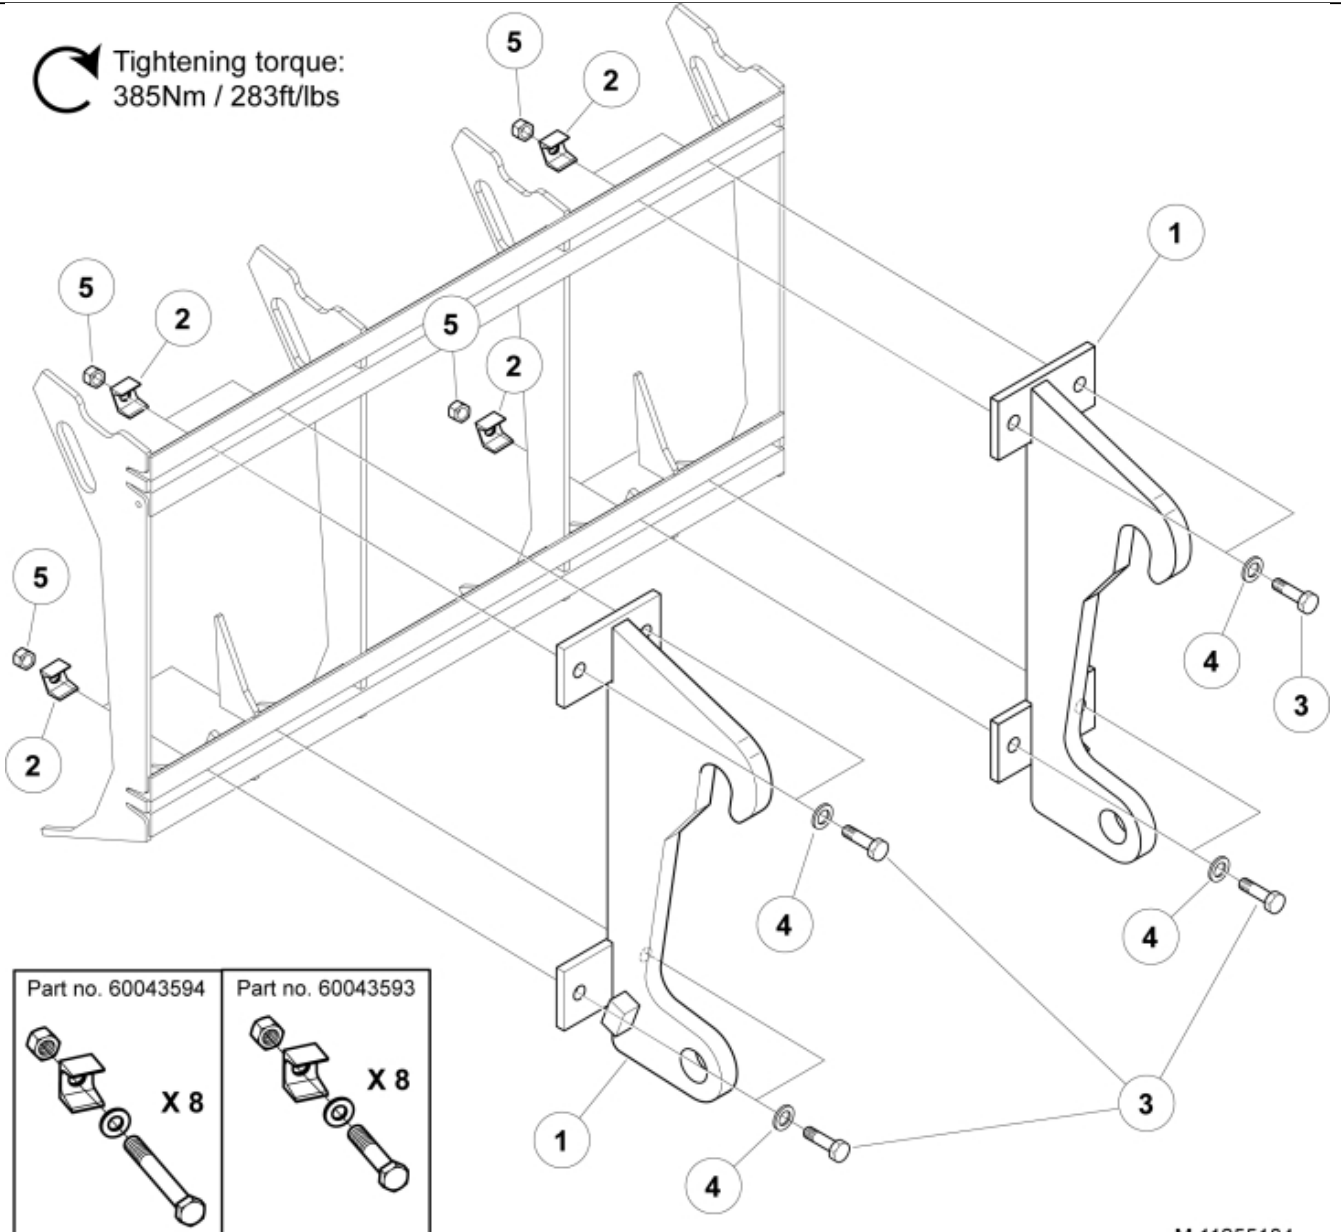

Tightening torque:
385Nm / 283ft/lbs

Part assemblies Attachment kit CAT TH

PartNo	Pos	Qty	Name	Specifications
11255184		1	Attachment kit CAT TH	
60030197	1	1 PCS	Attachment CAT TH	Part is included in kit 11255184 Attachment kit CAT TH
60043593		1	• Screw kit	Q, Part is included in kit 11255098 Attachment kit Dieci Large, 11255234 Attachment kit Dieci Medium, 11255238 Attachment kit Dieci Small, 11255241 Attachment kit JLG Deutz, 11255233 Attachment kit Schaffer type SWH, 11255326 Attachment kit Weidemann, 11255184 Attachment kit CAT TH, 11255096 Attachment kit Merlo
60043157	2	8	•• Clamp	Part is included in kit 11255098 Attachment kit Dieci Large, 11255234 Attachment kit Dieci Medium, 11255238 Attachment kit Dieci Small, 11255241 Attachment kit JLG Deutz, 11255233 Attachment kit Schaffer type SWH, 11255326 Attachment kit Weidemann, 11255184 Attachment kit CAT TH, 11255096 Attachment kit Merlo, Part is included in kit 11255098 Attachment kit Dieci Large, 11255234 Attachment kit Dieci Medium, 11255238 Attachment kit Dieci Small, 11255241 Attachment kit JLG Deutz, 11255233 Attachment kit Schaffer type SWH, 11255326 Attachment kit Weidemann, 11255184 Attachment kit CAT TH, 11255096 Attachment kit Merlo
5050583	3	8	•• Screw	M6S M20x90, Part is included in kit 11255098 Attachment kit Dieci Large, 11255234 Attachment kit Dieci Medium, 11255238 Attachment kit Dieci Small, 11255241 Attachment kit JLG Deutz, 11255233 Attachment kit Schaffer type SWH, 11255326 Attachment kit Weidemann, 11255184 Attachment kit CAT TH, 11255096 Attachment kit Merlo
5013109	4	8	•• Washer	BRB 20 x 36 x 3, Part is included in kit 11255098 Attachment kit Dieci Large, 11255234 Attachment kit Dieci Medium, 11255238 Attachment kit Dieci Small, 11255241 Attachment kit JLG Deutz, 11255233 Attachment kit Schaffer type SWH, 11255326 Attachment kit Weidemann, 11255184 Attachment kit CAT TH, 11255096 Attachment kit Merlo, Part is included in kit 11255098 Attachment kit Dieci Large, 11255234 Attachment kit Dieci Medium, 11255238 Attachment kit Dieci Small, 11255241 Attachment kit JLG Deutz, 11255233 Attachment kit Schaffer type SWH, 11255326 Attachment kit Weidemann, 11255184 Attachment kit CAT TH, 11255096 Attachment kit Merlo