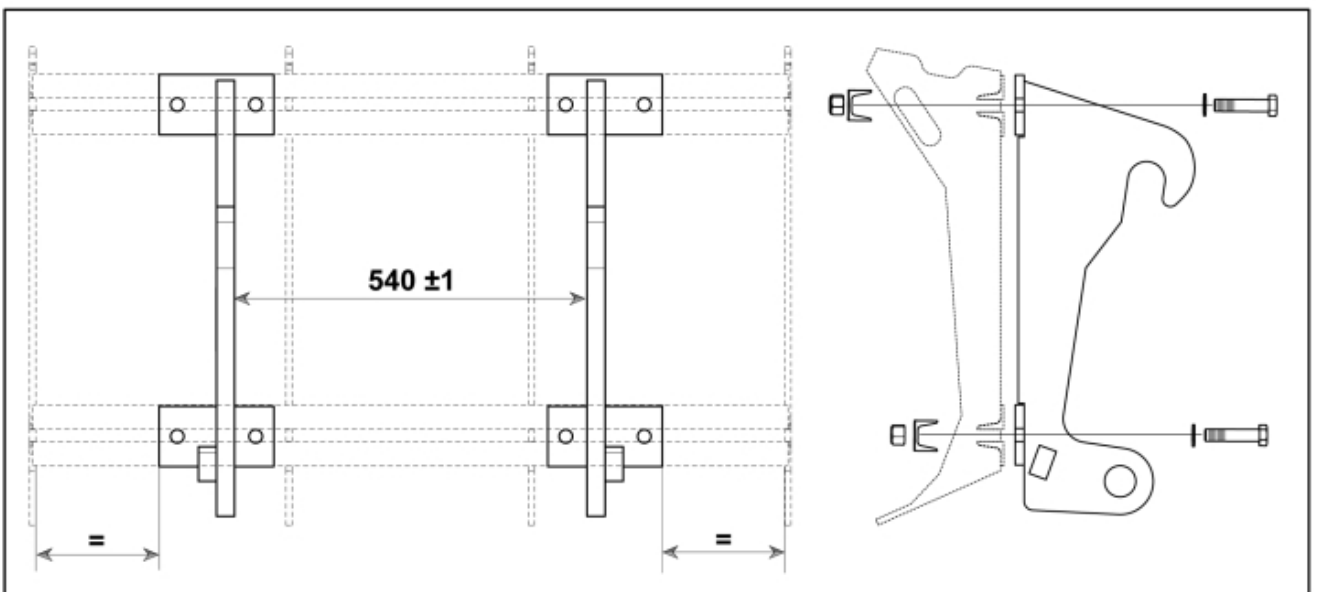

 Tightening torque:  
385Nm / 283ft/lbs

M 11255184

**Part assemblies** Attachment kit CAT TH

PartNo	Pos	Qty	Name	Specifications
11255184		1	Attachment kit CAT TH	
60030197	1	1 PCS	Attachment CAT TH	Part is included in kit 11255184 Attachment kit CAT TH
60043593		1	• Screw kit	Q, Part is included in kit 11255098 Attachment kit Dieci Large, 11255234 Attachment kit Dieci Medium, 11255238 Attachment kit Dieci Small, 11255241 Attachment kit JLG Deutz, 11255233 Attachment kit Schaffer type SWH, 11255326 Attachment kit Weidemann, 11255184 Attachment kit CAT TH, 11255096 Attachment kit Merlo
60043157	2	8	•• Clamp	Part is included in kit 11255098 Attachment kit Dieci Large, 11255234 Attachment kit Dieci Medium, 11255238 Attachment kit Dieci Small, 11255241 Attachment kit JLG Deutz, 11255233 Attachment kit Schaffer type SWH, 11255326 Attachment kit Weidemann, 11255184 Attachment kit CAT TH, 11255096 Attachment kit Merlo, Part is included in kit 11255098 Attachment kit Dieci Large, 11255234 Attachment kit Dieci Medium, 11255238 Attachment kit Dieci Small, 11255241 Attachment kit JLG Deutz, 11255233 Attachment kit Schaffer type SWH, 11255326 Attachment kit Weidemann, 11255184 Attachment kit CAT TH, 11255096 Attachment kit Merlo
5050583	3	8	•• Screw	M6S M20x90, Part is included in kit 11255098 Attachment kit Dieci Large, 11255234 Attachment kit Dieci Medium, 11255238 Attachment kit Dieci Small, 11255241 Attachment kit JLG Deutz, 11255233 Attachment kit Schaffer type SWH, 11255326 Attachment kit Weidemann, 11255184 Attachment kit CAT TH, 11255096 Attachment kit Merlo
5013109	4	8	•• Washer	BRB 20 x 36 x 3, Part is included in kit 11255098 Attachment kit Dieci Large, 11255234 Attachment kit Dieci Medium, 11255238 Attachment kit Dieci Small, 11255241 Attachment kit JLG Deutz, 11255233 Attachment kit Schaffer type SWH, 11255326 Attachment kit Weidemann, 11255184 Attachment kit CAT TH, 11255096 Attachment kit Merlo, Part is included in kit 11255098 Attachment kit Dieci Large, 11255234 Attachment kit Dieci Medium, 11255238 Attachment kit Dieci Small, 11255241 Attachment kit JLG Deutz, 11255233 Attachment kit Schaffer type SWH, 11255326 Attachment kit Weidemann, 11255184 Attachment kit CAT TH, 11255096 Attachment kit Merlo