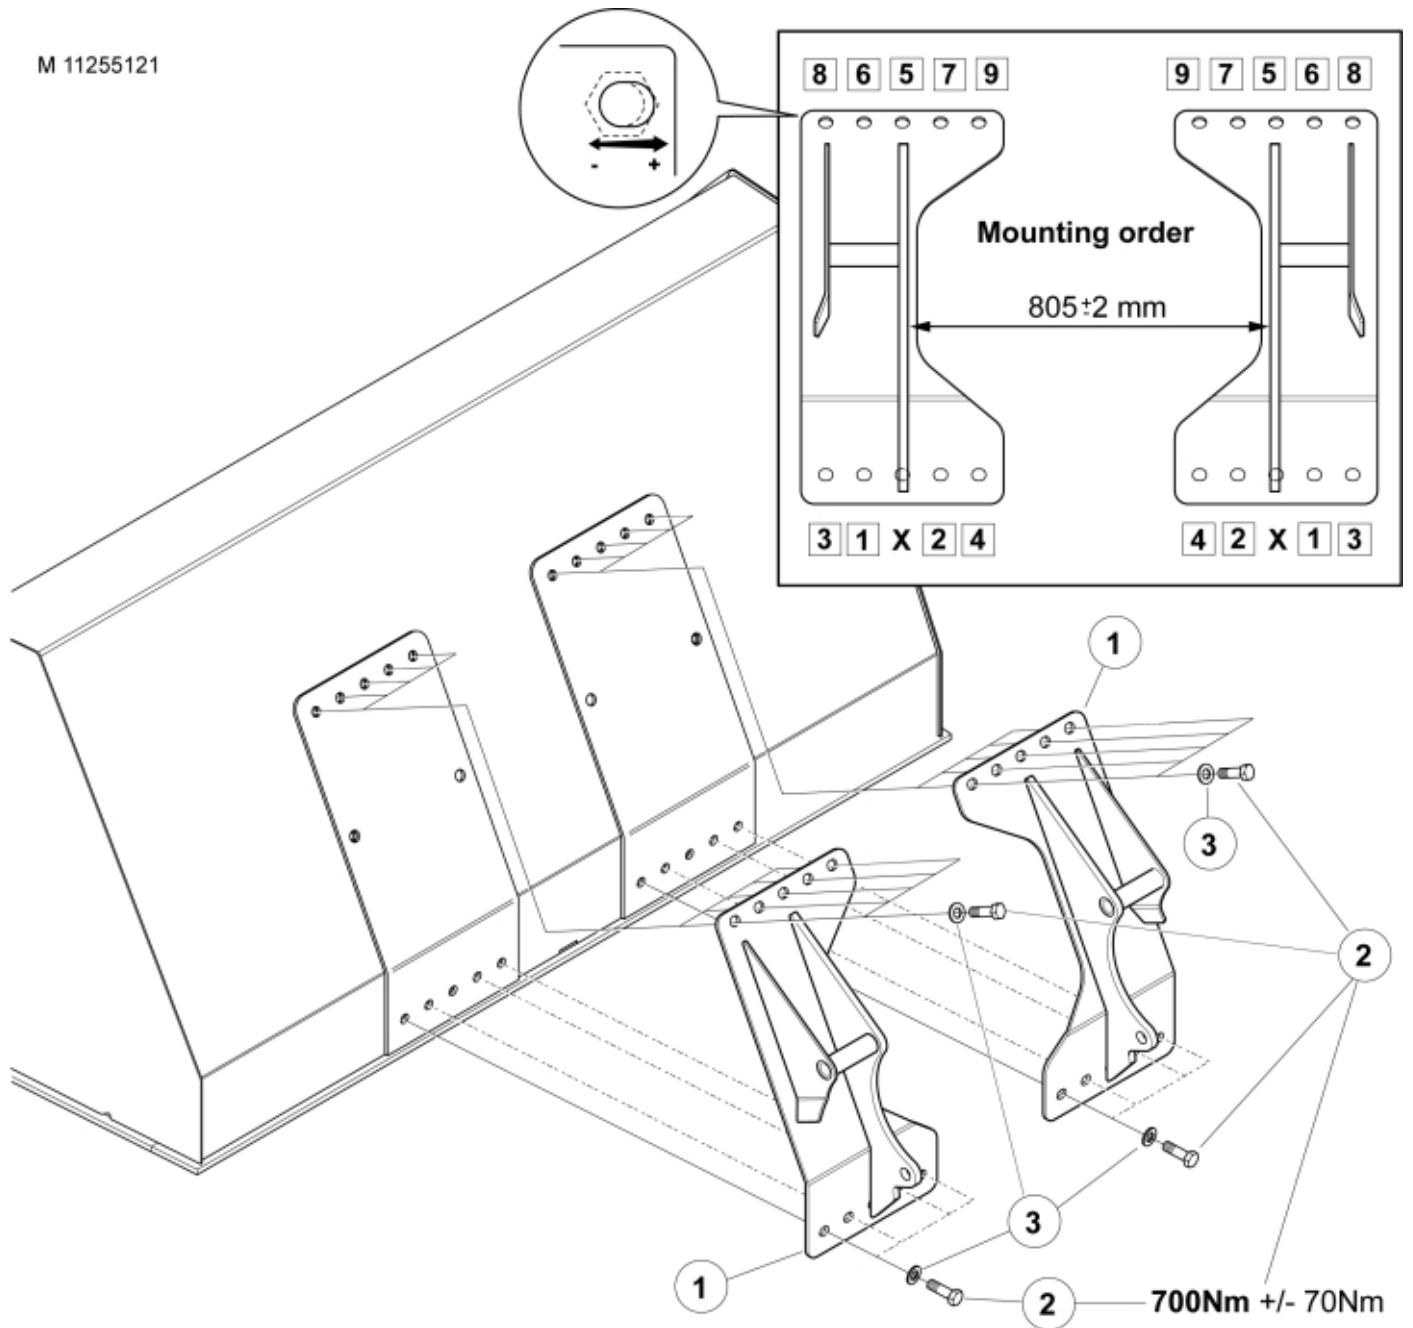

M 11255121

---

**Part assemblies**      Attachment kit MX

---

<b>PartNo</b>	<b>Pos</b>	<b>Qty</b>	<b>Name</b>	<b>Specifications</b>
11255121		1	Attachment kit MX	
60030137	1	1 PCS	Attachment MX	
60029905		1	Screw kit	
5051392	2	20	• Screw	M6S 24x75 8.8
5051393	3	20	• Washer	M24 Broad Wedge-Lock