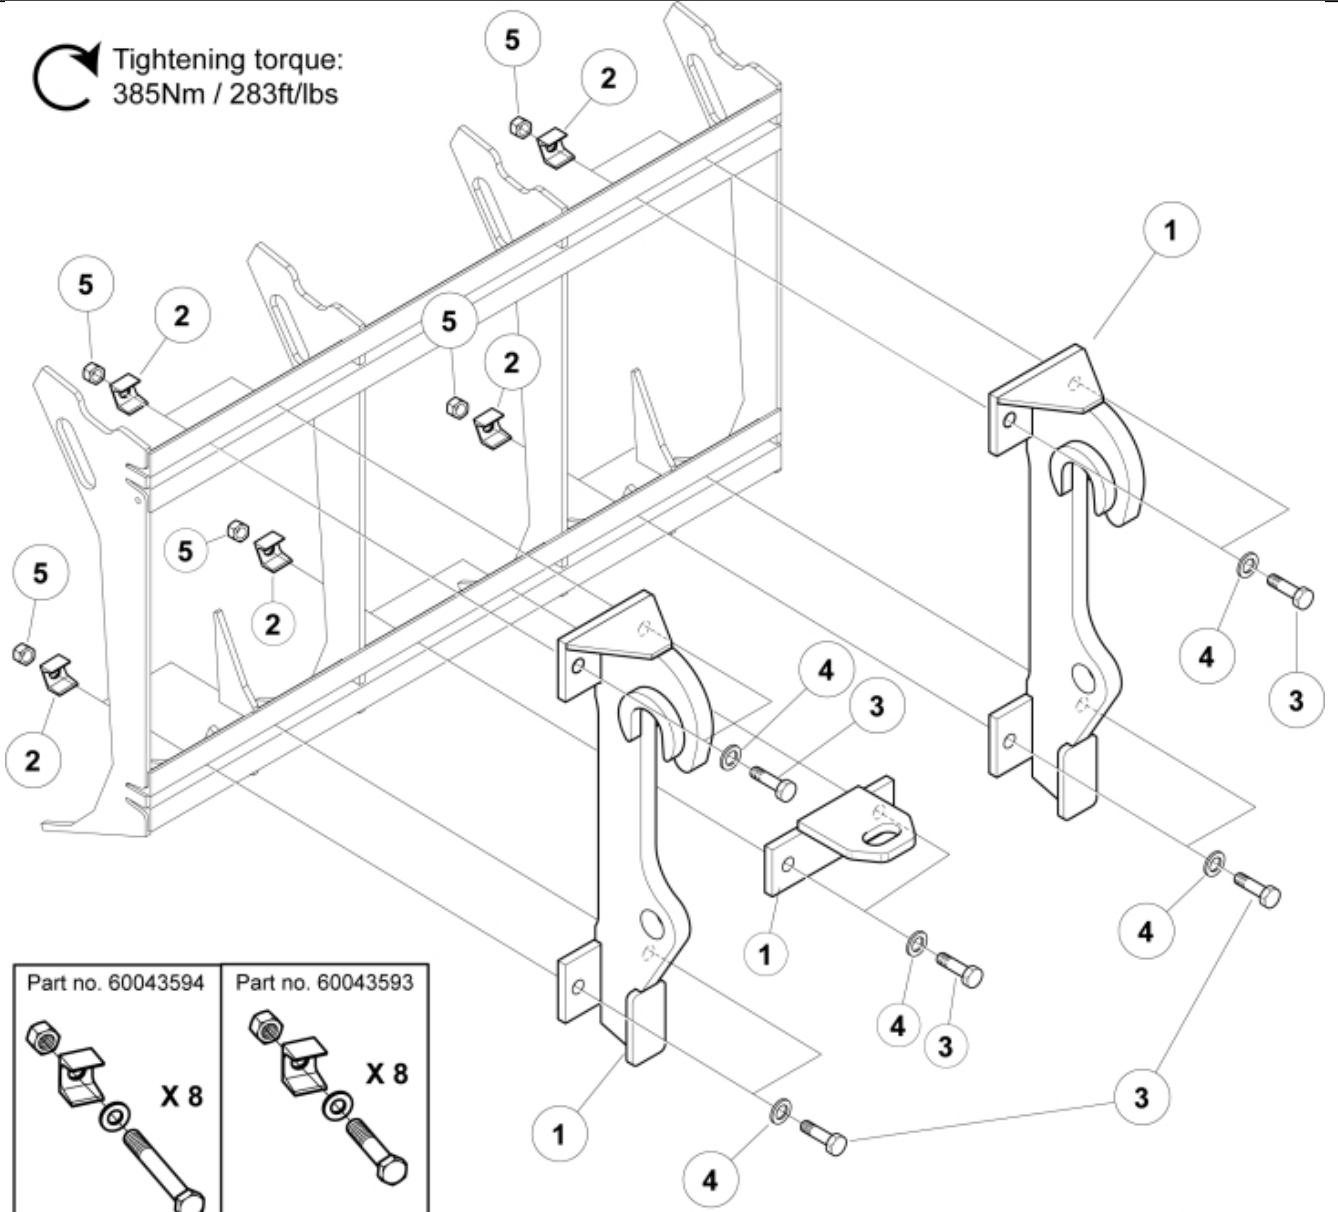

 Tightening torque:
385Nm / 283ft/lbs

M 11255234

Part assemblies Attachment kit Dieci Medium

PartNo	Pos	Qty	Name	Specifications
11255234		1	Attachment kit Dieci Medium	
60033535	1	1 PCS	Attachment Dieci Medium	Part is included in kit 11255234 Attachment kit Dieci Medium
60043593		1	• Screw kit	Q, Part is included in kit 11255098 Attachment kit Dieci Large, 11255234 Attachment kit Dieci Medium, 11255238 Attachment kit Dieci Small, 11255241 Attachment kit JLG Deutz, 11255233 Attachment kit Schäffer type SWH, 11255326 Attachment kit Weidemann, 11255184 Attachment kit CAT TH, 11255096 Attachment kit Merlo
60043157	2	8	•• Clamp	Part is included in kit 11255098 Attachment kit Dieci Large, 11255234 Attachment kit Dieci Medium, 11255238 Attachment kit Dieci Small, 11255241 Attachment kit JLG Deutz, 11255233 Attachment kit Schäffer type SWH, 11255326 Attachment kit Weidemann, 11255184 Attachment kit CAT TH, 11255096 Attachment kit Merlo, Part is included in kit 11255098 Attachment kit Dieci Large, 11255234 Attachment kit Dieci Medium, 11255238 Attachment kit Dieci Small, 11255241 Attachment kit JLG Deutz, 11255233 Attachment kit Schäffer type SWH, 11255326 Attachment kit Weidemann, 11255184 Attachment kit CAT TH, 11255096 Attachment kit Merlo, Part is included in kit 11255098 Attachment kit Dieci Large, 11255234 Attachment kit Dieci Medium, 11255238 Attachment kit Dieci Small, 11255241 Attachment kit JLG Deutz, 11255233 Attachment kit Schäffer type SWH, 11255326 Attachment kit Weidemann, 11255184 Attachment kit CAT TH, 11255096 Attachment kit Merlo
5050583	3	8	•• Screw	M6S M20x90, Part is included in kit 11255098 Attachment kit Dieci Large, 11255234 Attachment kit Dieci Medium, 11255238 Attachment kit Dieci Small, 11255241 Attachment kit JLG Deutz, 11255233 Attachment kit Schäffer type SWH, 11255326 Attachment kit Weidemann, 11255184 Attachment kit CAT TH, 11255096 Attachment kit Merlo, Part is included in kit 11255098 Attachment kit Dieci Large, 11255234 Attachment kit Dieci Medium, 11255238 Attachment kit Dieci Small, 11255241 Attachment kit JLG Deutz, 11255233 Attachment kit Schäffer type SWH, 11255326 Attachment kit Weidemann, 11255184 Attachment kit CAT TH, 11255096 Attachment kit Merlo