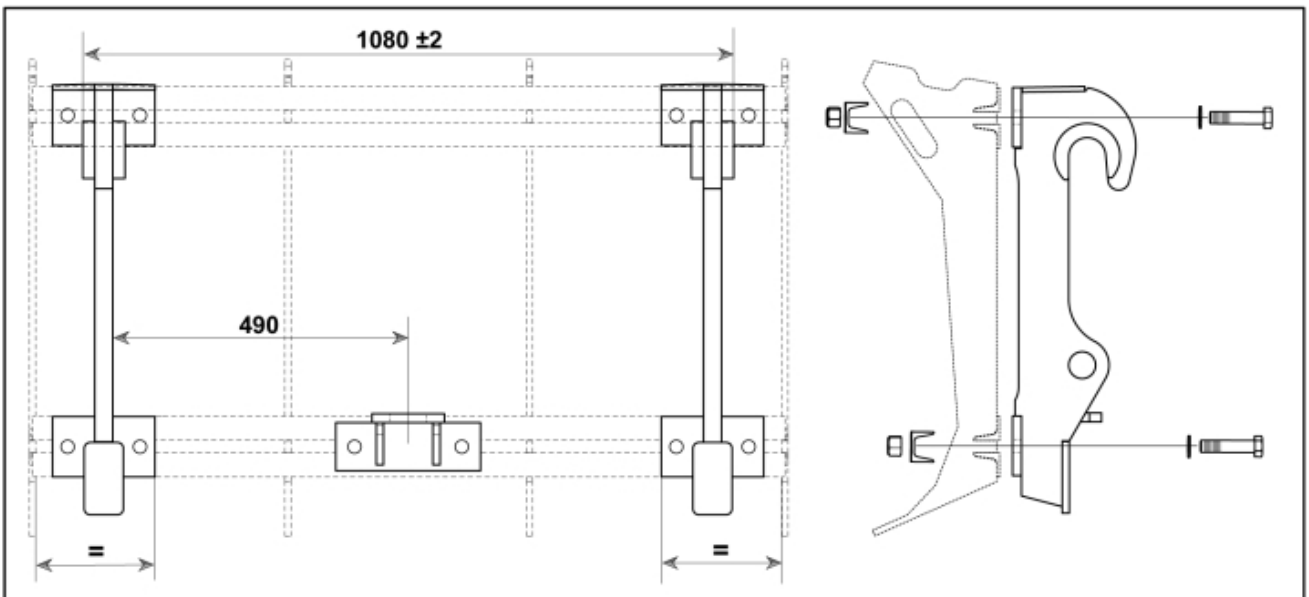

 Tightening torque:
385Nm / 283ft/lbs

M 11255234

Part assemblies Attachment kit Dieci Medium

PartNo	Pos	Qty	Name	Specifications
11255234		1	Attachment kit Dieci Medium	
60033535	1	1 PCS	Attachment Dieci Medium	Part is included in kit 11255234 Attachment kit Dieci Medium
60043593		1	• Screw kit	Q, Part is included in kit 11255098 Attachment kit Dieci Large, 11255234 Attachment kit Dieci Medium, 11255238 Attachment kit Dieci Small, 11255241 Attachment kit JLG Deutz, 11255233 Attachment kit Schäffer type SWH, 11255326 Attachment kit Weidemann, 11255184 Attachment kit CAT TH, 11255096 Attachment kit Merlo
60043157	2	8	•• Clamp	Part is included in kit 11255098 Attachment kit Dieci Large, 11255234 Attachment kit Dieci Medium, 11255238 Attachment kit Dieci Small, 11255241 Attachment kit JLG Deutz, 11255233 Attachment kit Schäffer type SWH, 11255326 Attachment kit Weidemann, 11255184 Attachment kit CAT TH, 11255096 Attachment kit Merlo, Part is included in kit 11255098 Attachment kit Dieci Large, 11255234 Attachment kit Dieci Medium, 11255238 Attachment kit Dieci Small, 11255241 Attachment kit JLG Deutz, 11255233 Attachment kit Schäffer type SWH, 11255326 Attachment kit Weidemann, 11255184 Attachment kit CAT TH, 11255096 Attachment kit Merlo, Part is included in kit 11255098 Attachment kit Dieci Large, 11255234 Attachment kit Dieci Medium, 11255238 Attachment kit Dieci Small, 11255241 Attachment kit JLG Deutz, 11255233 Attachment kit Schäffer type SWH, 11255326 Attachment kit Weidemann, 11255184 Attachment kit CAT TH, 11255096 Attachment kit Merlo
5050583	3	8	•• Screw	M6S M20x90, Part is included in kit 11255098 Attachment kit Dieci Large, 11255234 Attachment kit Dieci Medium, 11255238 Attachment kit Dieci Small, 11255241 Attachment kit JLG Deutz, 11255233 Attachment kit Schäffer type SWH, 11255326 Attachment kit Weidemann, 11255184 Attachment kit CAT TH, 11255096 Attachment kit Merlo, Part is included in kit 11255098 Attachment kit Dieci Large, 11255234 Attachment kit Dieci Medium, 11255238 Attachment kit Dieci Small, 11255241 Attachment kit JLG Deutz, 11255233 Attachment kit Schäffer type SWH, 11255326 Attachment kit Weidemann, 11255184 Attachment kit CAT TH, 11255096 Attachment kit Merlo