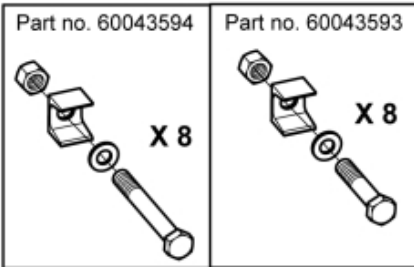

 Tightening torque:
385Nm / 283ft/lbs

M 11255234

Part assemblies Attachment kit Dieci Medium

PartNo	Pos	Qty	Name	Specifications
11255234		1	Attachment kit Dieci Medium	
60033535	1	1 PCS	Attachment Dieci Medium	Part is included in kit 11255234 Attachment kit Dieci Medium
60043593		1	• Screw kit	Q, Part is included in kit 11255098 Attachment kit Dieci Large, 11255234 Attachment kit Dieci Medium, 11255238 Attachment kit Dieci Small, 11255241 Attachment kit JLG Deutz, 11255233 Attachment kit Schäffer type SWH, 11255326 Attachment kit Weidemann, 11255184 Attachment kit CAT TH, 11255096 Attachment kit Merlo
60043157	2	8	•• Clamp	Part is included in kit 11255098 Attachment kit Dieci Large, 11255234 Attachment kit Dieci Medium, 11255238 Attachment kit Dieci Small, 11255241 Attachment kit JLG Deutz, 11255233 Attachment kit Schäffer type SWH, 11255326 Attachment kit Weidemann, 11255184 Attachment kit CAT TH, 11255096 Attachment kit Merlo, Part is included in kit 11255098 Attachment kit Dieci Large, 11255234 Attachment kit Dieci Medium, 11255238 Attachment kit Dieci Small, 11255241 Attachment kit JLG Deutz, 11255233 Attachment kit Schäffer type SWH, 11255326 Attachment kit Weidemann, 11255184 Attachment kit CAT TH, 11255096 Attachment kit Merlo, Part is included in kit 11255098 Attachment kit Dieci Large, 11255234 Attachment kit Dieci Medium, 11255238 Attachment kit Dieci Small, 11255241 Attachment kit JLG Deutz, 11255233 Attachment kit Schäffer type SWH, 11255326 Attachment kit Weidemann, 11255184 Attachment kit CAT TH, 11255096 Attachment kit Merlo
5050583	3	8	•• Screw	M6S M20x90, Part is included in kit 11255098 Attachment kit Dieci Large, 11255234 Attachment kit Dieci Medium, 11255238 Attachment kit Dieci Small, 11255241 Attachment kit JLG Deutz, 11255233 Attachment kit Schäffer type SWH, 11255326 Attachment kit Weidemann, 11255184 Attachment kit CAT TH, 11255096 Attachment kit Merlo, Part is included in kit 11255098 Attachment kit Dieci Large, 11255234 Attachment kit Dieci Medium, 11255238 Attachment kit Dieci Small, 11255241 Attachment kit JLG Deutz, 11255233 Attachment kit Schäffer type SWH, 11255326 Attachment kit Weidemann, 11255184 Attachment kit CAT TH, 11255096 Attachment kit Merlo