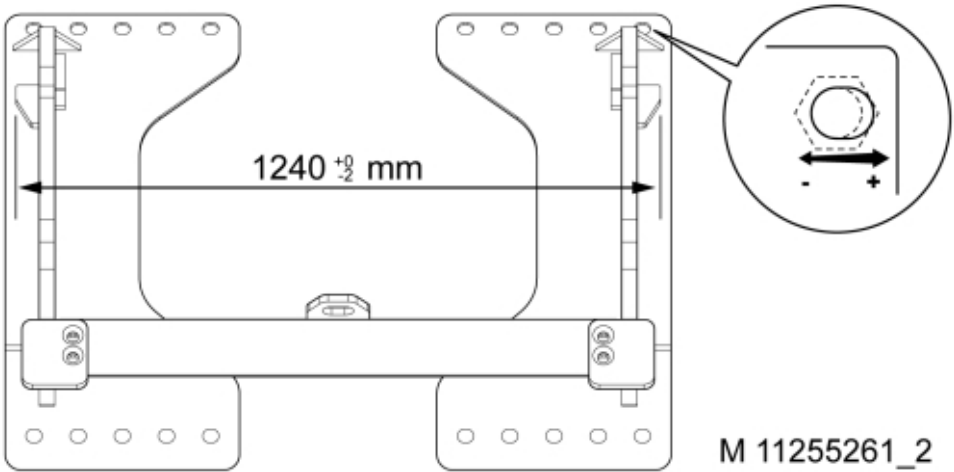

M 11255261

Part assemblies Attachment kit Dieci Large

PartNo	Pos	Qty	Name	Specifications
11255261		1	Attachment kit Dieci Large	
60034510	1	1 PCS	Attachment Dieci	
60029905		1	Screw kit	
5051392	2	20	• Screw	M6S 24x75 8.8
5051393	3	20	• Washer	M24 Broad Wedge-Lock
60035351		1 PCS	Screw kit	Part is included in kit 11255096 Attachment kit Merlo
5051142	4	4 PCS	• Screw	MF6S M20x60 8.8, Part is included in kit 11255096 Attachment kit Merlo
5013127	5	4	• Washer	BRB 21 x 36 x 3, Part is included in kit 11255096 Attachment kit Merlo
5011559	6	1	• Nut	Loc-king M20x2,5 (10), Part is included in kit 11255098 Attachment kit Dieci Large, 11255234 Attachment kit Dieci Medium, 11255238 Attachment kit Dieci Small, 11255241 Attachment kit JLG Deutz, 11255233 Attachment kit Schäffer type SWH, 11255326 Attachment kit Weidemann, 11255184 Attachment kit CAT TH, 11255096 Attachment kit Merlo