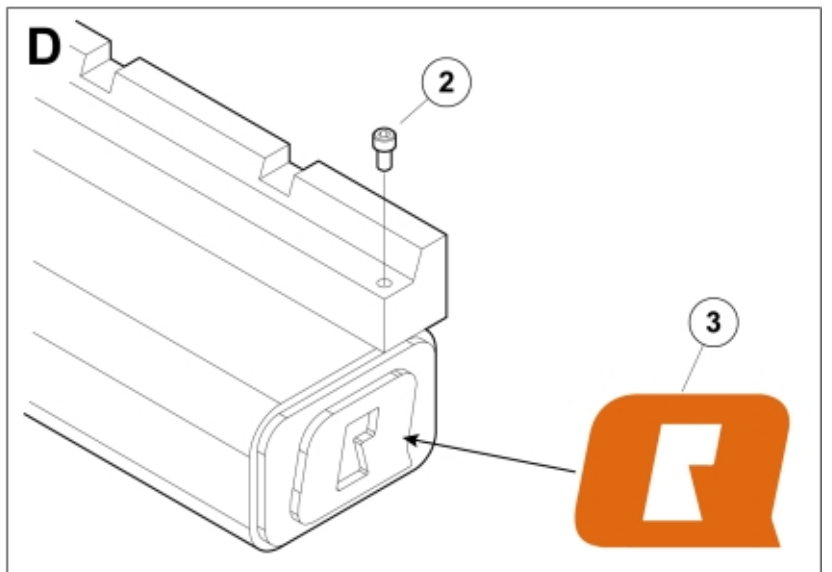

M 11255204

---

**Part assemblies** Pallet fork L 1200 - Weideman  
**Specification** Year From: 01/01/2013 00:00:00

---

<b>PartNo</b>	<b>Pos</b>	<b>Qty</b>	<b>Name</b>	<b>Specifications</b>
11255192	1	1	Pallet fork L 1200 - Weideman	01/01/2013 00:00:00
5004919	2	2	• Screw	MC6S M8x16
60056626	3	2	• Decal	