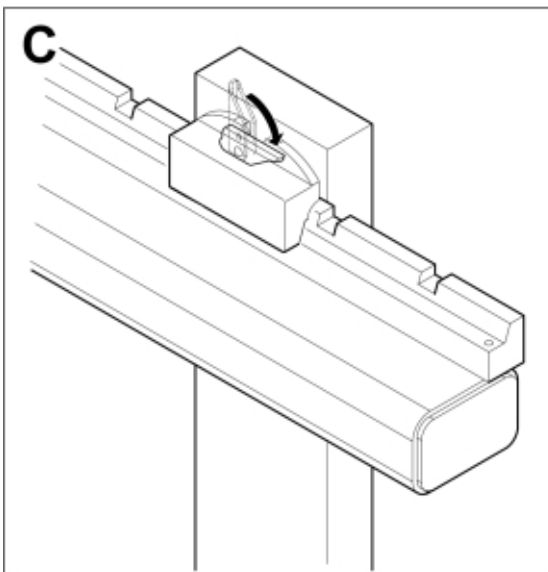

M 11255204

---

**Part assemblies** Pallet fork L 1200 - Weideman  
**Specification** Year From: 01/01/2013 00:00:00

---

<b>PartNo</b>	<b>Pos</b>	<b>Qty</b>	<b>Name</b>	<b>Specifications</b>
11255192	1	1	Pallet fork L 1200 - Weideman	01/01/2013 00:00:00
5004919	2	2	• Screw	MC6S M8x16
60056626	3	2	• Decal	