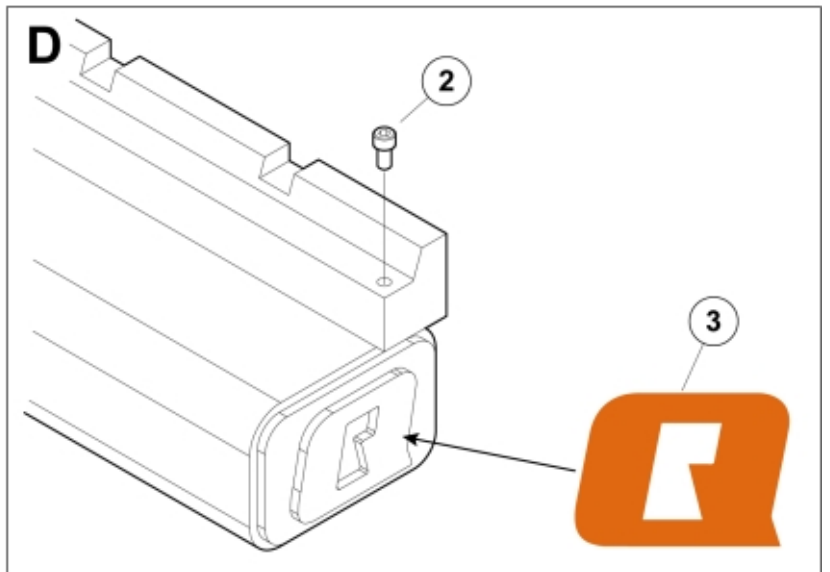

M 11255205

Part assemblies Pallet fork L 1200 - Claas scorpion
Specification Year From: 01/01/2013 00:00:00

PartNo	Pos	Qty	Name	Specifications
11255193	1	1	Pallet fork L 1200 - Claas scorpion	01/01/2013 00:00:00
5004919	2	2	• Screw	MC6S M8x16
60056626	3	2	• Decal	