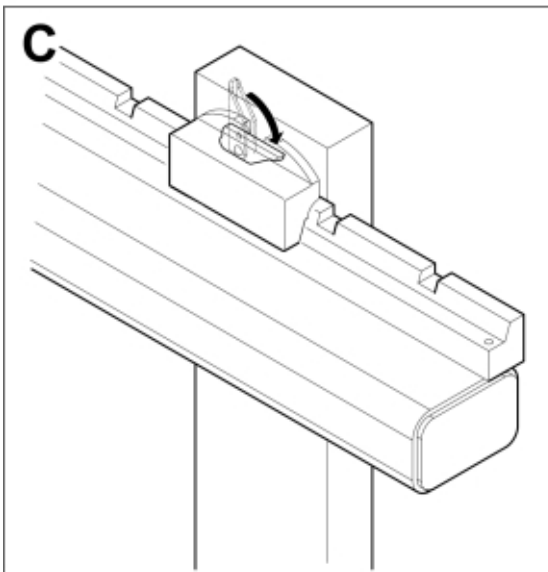

M 11255205

Part assemblies Pallet fork L 1200 - Claas scorpion
Specification Year From: 01/01/2013 00:00:00

PartNo	Pos	Qty	Name	Specifications
11255193	1	1	Pallet fork L 1200 - Claas scorpion	01/01/2013 00:00:00
5004919	2	2	• Screw	MC6S M8x16
60056626	3	2	• Decal	