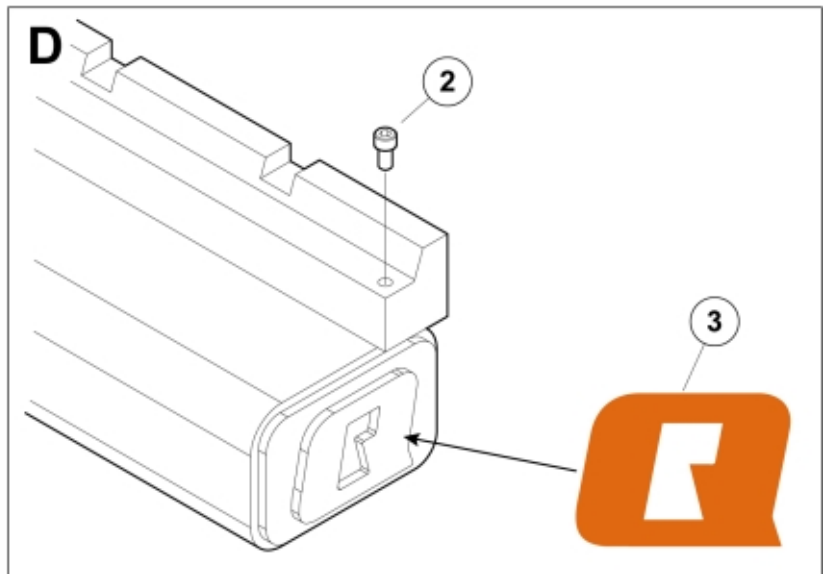

M 11255206

Part assemblies Pallet fork L 1200 - JCB Q-fit
Specification Year From: 01/01/2013 00:00:00

PartNo	Pos	Qty	Name	Specifications
11255194	1	1	Pallet fork L 1200 - JCB Q-fit	01/01/2013 00:00:00
5004919	2	2	• Screw	MC6S M8x16
60056626	3	2	Decal	