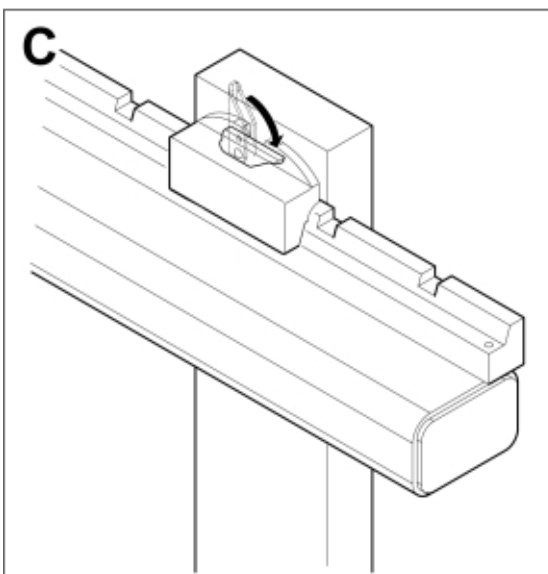

M 11255207

Part assemblies Pallet fork L 1200 - Matbro
Specification Year From: 01/01/2013 00:00:00

PartNo	Pos	Qty	Name	Specifications
11255195	1	1	Pallet fork L 1200 - Matbro	01/01/2013 00:00:00
5004919	2	2	• Screw	MC6S M8x16
60056626	3	2	• Decal	