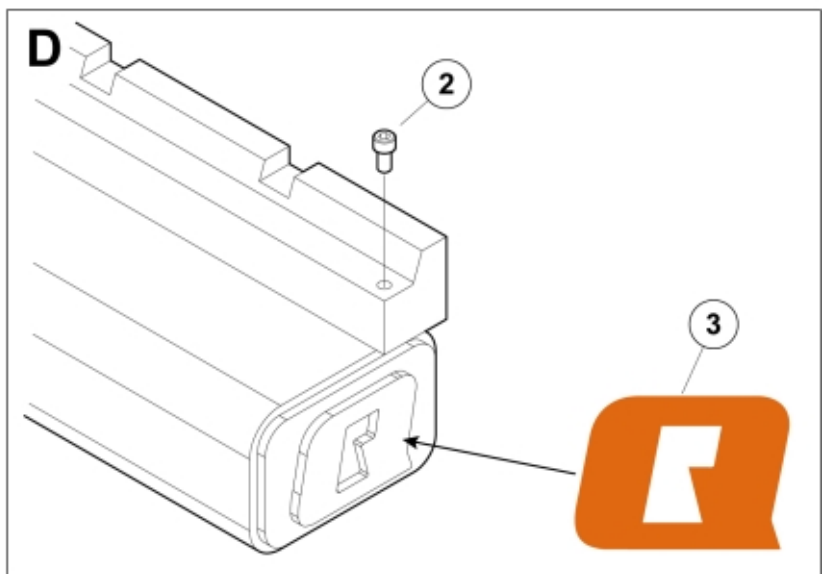

M 11255207

Part assemblies Pallet fork L 1200 - Matbro
Specification Year From: 01/01/2013 00:00:00

PartNo	Pos	Qty	Name	Specifications
11255195	1	1	Pallet fork L 1200 - Matbro	01/01/2013 00:00:00
5004919	2	2	• Screw	MC6S M8x16
60056626	3	2	• Decal	