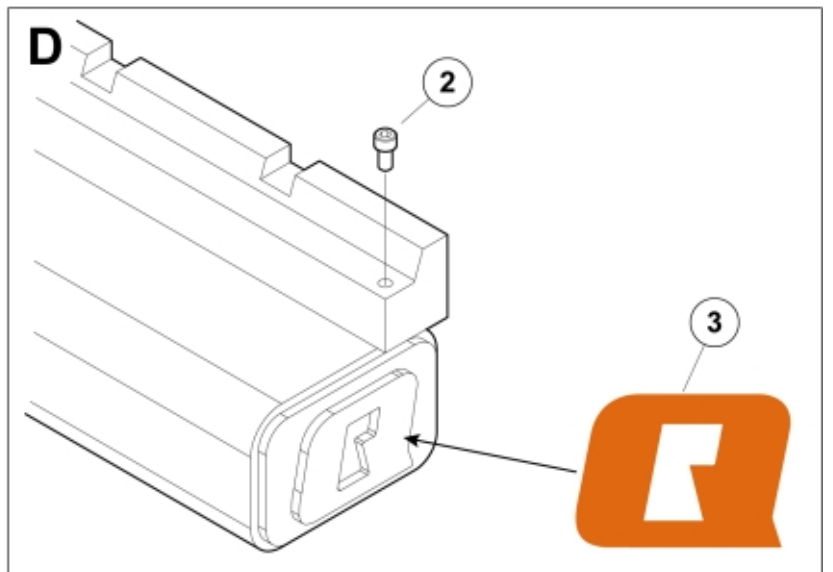

M 11255208

Part assemblies Pallet fork L 1200 - BM Large
Specification Year From: 01/01/2013 00:00:00

PartNo	Pos	Qty	Name	Specifications
11255196	1	1	Pallet fork L 1200 - BM Large	01/01/2013 00:00:00
5004919	2	2	• Screw	MC6S M8x16
60056626	3	2	• Decal	