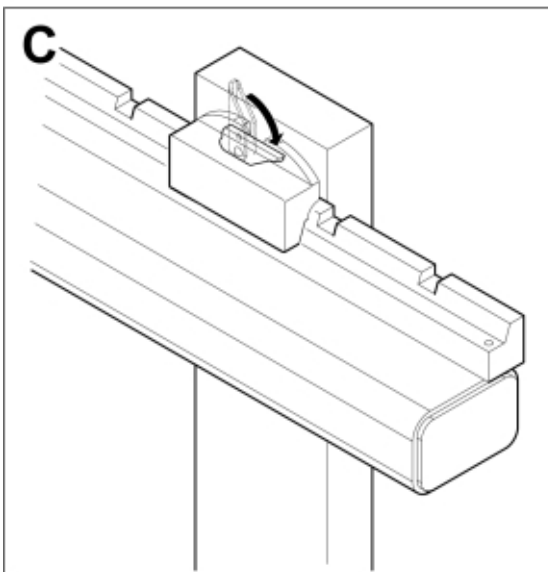

M 11255208

Part assemblies Pallet fork L 1200 - BM Large
Specification Year From: 01/01/2013 00:00:00

PartNo	Pos	Qty	Name	Specifications
11255196	1	1	Pallet fork L 1200 - BM Large	01/01/2013 00:00:00
5004919	2	2	• Screw	MC6S M8x16
60056626	3	2	• Decal	