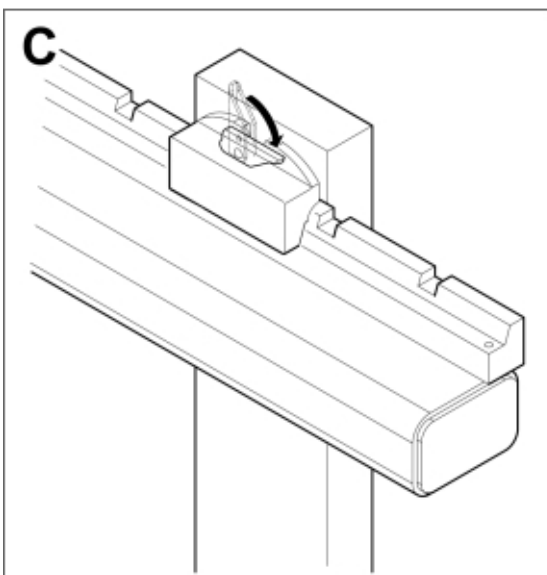

M 11255209

Part assemblies Pallet fork L 1200 - Merlo ZM3 3-pin
Specification Year From: 01/01/2013 00:00:00

PartNo	Pos	Qty	Name	Specifications
11255197	1	1	Pallet fork L 1200 - Merlo ZM3 3-pin	01/01/2013 00:00:00
5004919	2	2	• Screw	MC6S M8x16
60056626	3	2	• Decal	