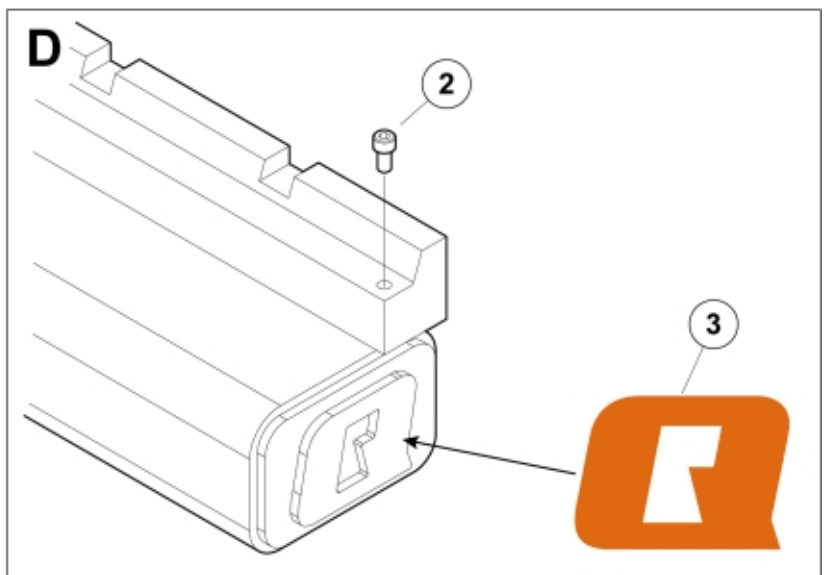

M 11255209

Part assemblies Pallet fork L 1200 - Merlo ZM3 3-pin
Specification Year From: 01/01/2013 00:00:00

PartNo	Pos	Qty	Name	Specifications
11255197	1	1	Pallet fork L 1200 - Merlo ZM3 3-pin	01/01/2013 00:00:00
5004919	2	2	• Screw	MC6S M8x16
60056626	3	2	• Decal	