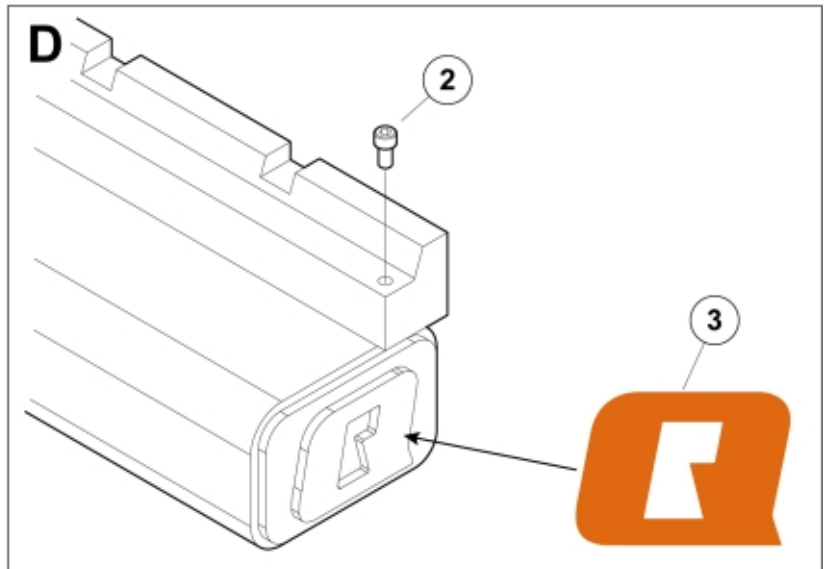

M 11255210

---

**Part assemblies** Pallet fork L 1200 - Merlo ZM2  
**Specification** Year From: 01/01/2013 00:00:00

---

<b>PartNo</b>	<b>Pos</b>	<b>Qty</b>	<b>Name</b>	<b>Specifications</b>
11255198	1	1	Pallet fork L 1200 - Merlo ZM2	01/01/2013 00:00:00
5004919	2	2	• Screw	MC6S M8x16
60056626	3	2	• Decal	