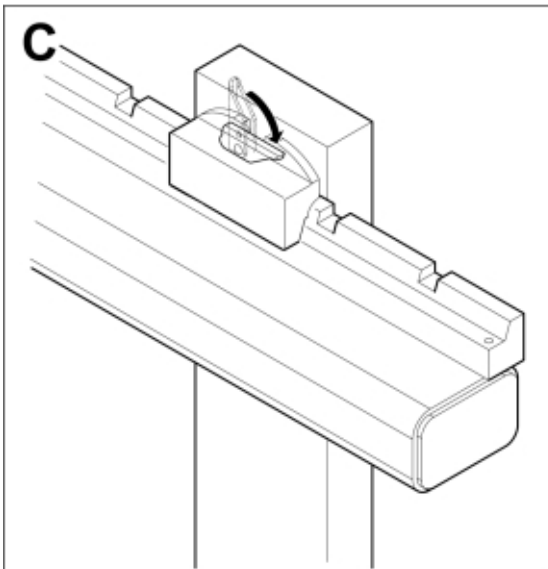

M 11255210

---

**Part assemblies** Pallet fork L 1200 - Merlo ZM2  
**Specification** Year From: 01/01/2013 00:00:00

---

<b>PartNo</b>	<b>Pos</b>	<b>Qty</b>	<b>Name</b>	<b>Specifications</b>
11255198	1	1	Pallet fork L 1200 - Merlo ZM2	01/01/2013 00:00:00
5004919	2	2	• Screw	MC6S M8x16
60056626	3	2	• Decal	