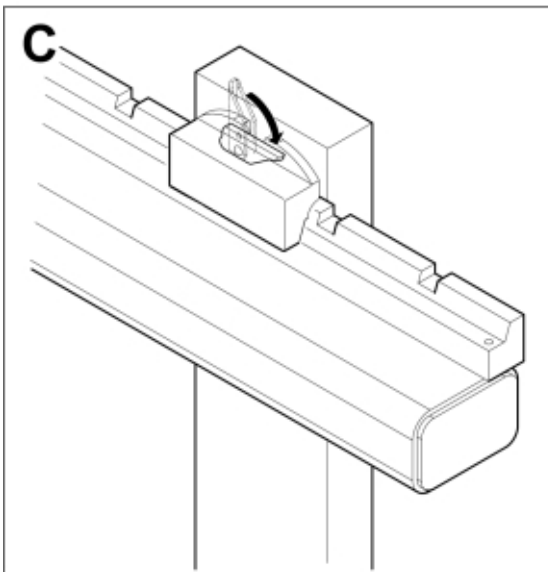

M 11255212

Part assemblies Pallet fork L 1200 - Manitou MLT
Specification Year From: 01/01/2013 00:00:00

PartNo	Pos	Qty	Name	Specifications
11255200	1	1	Pallet fork L 1200 - Manitou MLT	01/01/2013 00:00:00
5004919	2	2	• Screw	MC6S M8x16
60056626	3	2	• Decal	