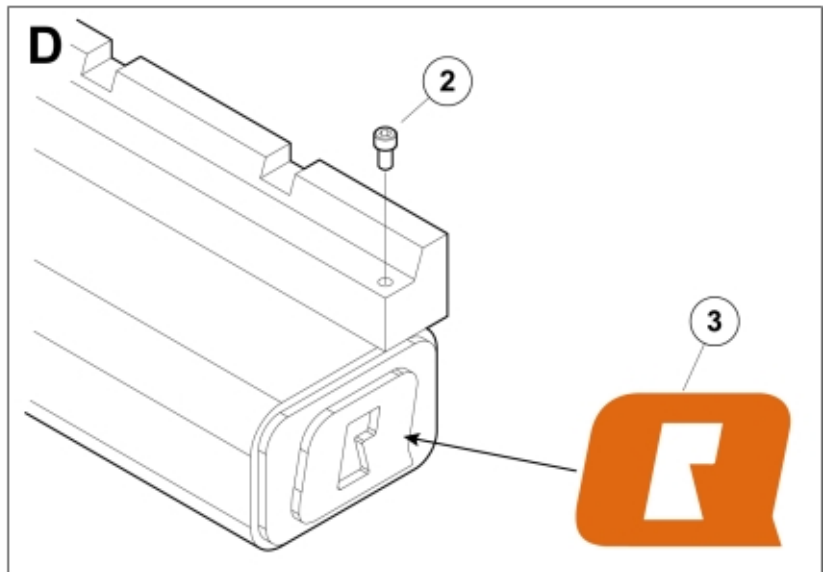

M 11255212

Part assemblies Pallet fork L 1200 - Manitou MLT
Specification Year From: 01/01/2013 00:00:00

PartNo	Pos	Qty	Name	Specifications
11255200	1	1	Pallet fork L 1200 - Manitou MLT	01/01/2013 00:00:00
5004919	2	2	• Screw	MC6S M8x16
60056626	3	2	• Decal	