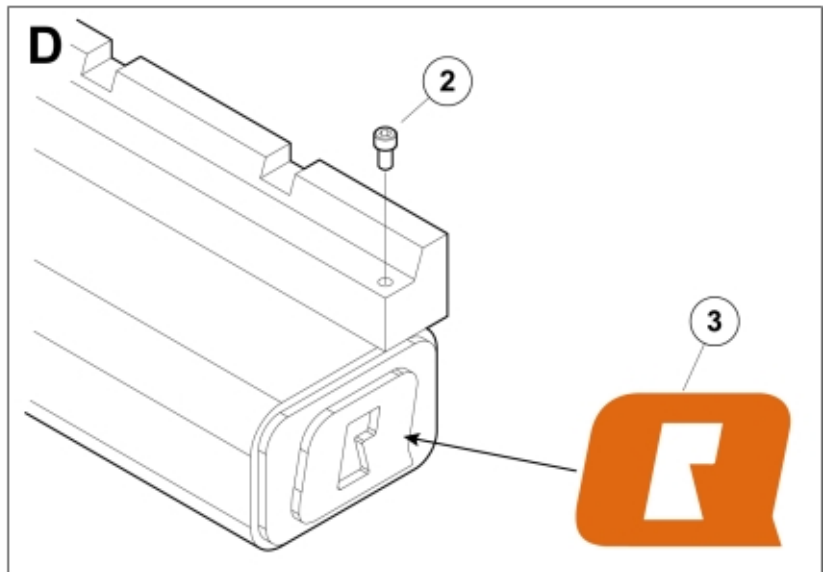

M 11255213

Part assemblies Pallet fork L 1200 - Schäffer HD
Specification Year From: 01/01/2013 00:00:00

| PartNo | Pos | Qty | Name | Specifications |
|---------------|------------|------------|----------------------------------|-----------------------|
| 11255201 | 1 | 1 | Pallet fork L 1200 - Schäffer HD | 01/01/2013 00:00:00 |
| 5004919 | 2 | 2 | • Screw | MC6S M8x16 |
| 60056626 | 3 | 2 | • Decal | |