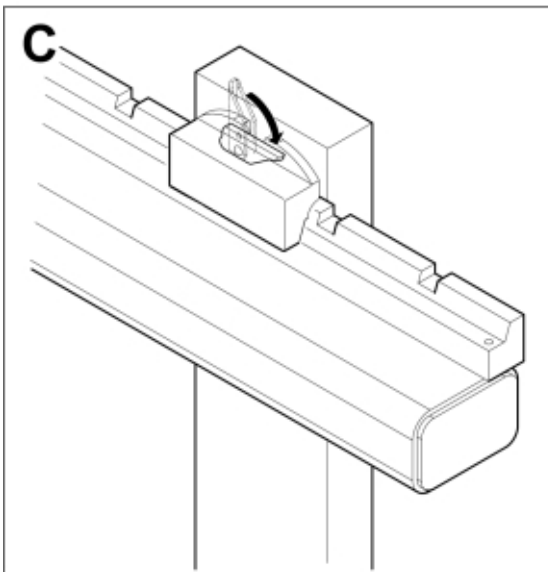

M 11255213

Part assemblies Pallet fork L 1200 - Schäffer HD
Specification Year From: 01/01/2013 00:00:00

| PartNo | Pos | Qty | Name | Specifications |
|---------------|------------|------------|----------------------------------|-----------------------|
| 11255201 | 1 | 1 | Pallet fork L 1200 - Schäffer HD | 01/01/2013 00:00:00 |
| 5004919 | 2 | 2 | • Screw | MC6S M8x16 |
| 60056626 | 3 | 2 | • Decal | |