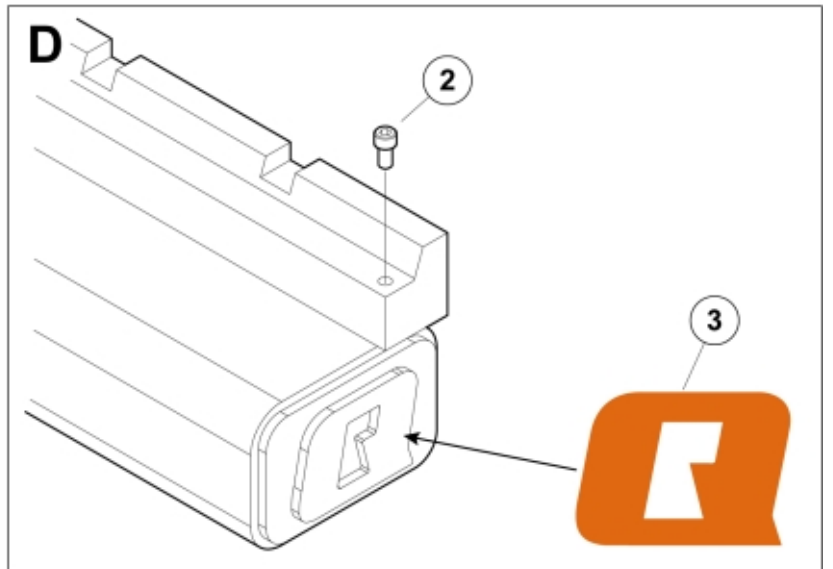

M 11255214

---

**Part assemblies** Pallet fork L 1200 - Schäffer standard  
**Specification** Year From: 01/01/2013 00:00:00  
Year To: 31/08/2022 00:00:00

---

<b>PartNo</b>	<b>Pos</b>	<b>Qty</b>	<b>Name</b>	<b>Specifications</b>
11255202	1	1	Pallet fork L 1200 - Schäffer standard	01/01/2013 00:00:00, 31/08/2022 00:00:00
5004919	2	2	• Screw	MC6S M8x16
60056626	3	2	• Decal	