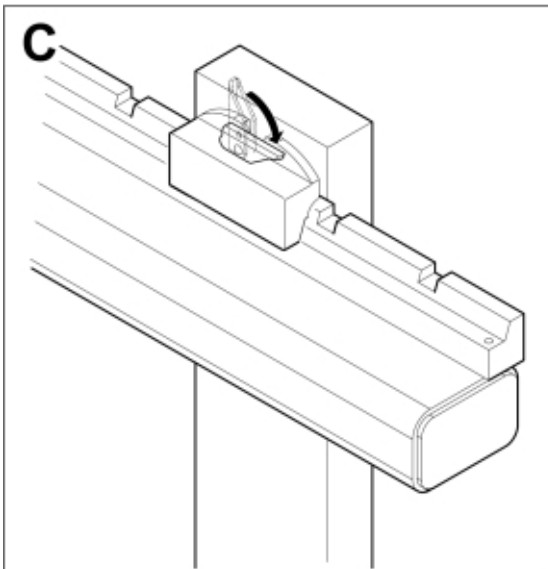

M 11255214

---

**Part assemblies** Pallet fork L 1200 - Schäffer standard  
**Specification** Year From: 01/01/2013 00:00:00  
Year To: 31/08/2022 00:00:00

---

<b>PartNo</b>	<b>Pos</b>	<b>Qty</b>	<b>Name</b>	<b>Specifications</b>
11255202	1	1	Pallet fork L 1200 - Schäffer standard	01/01/2013 00:00:00, 31/08/2022 00:00:00
5004919	2	2	• Screw	MC6S M8x16
60056626	3	2	• Decal	