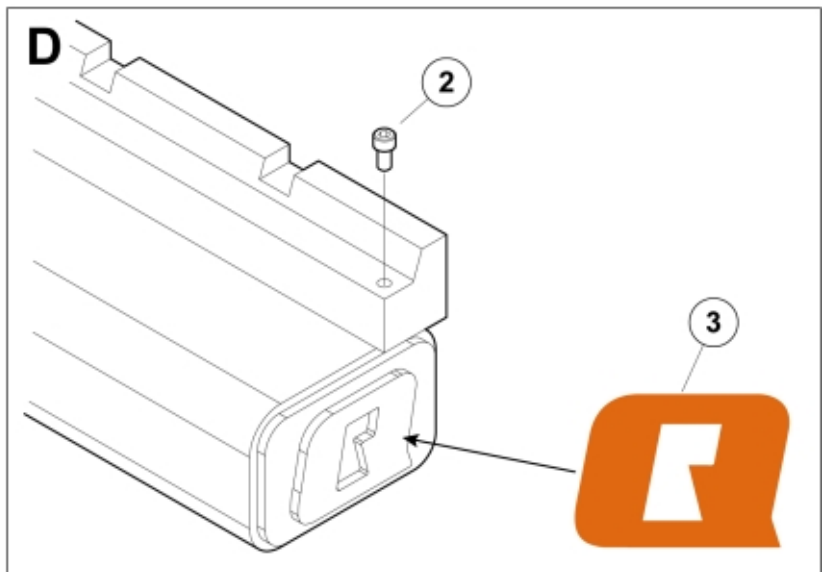

M 11255204

Part assemblies Pallet fork L 1500 - Weideman
Specification Year From: 01/01/2013 00:00:00
 : 31/08/2022 00:00:00

PartNo	Pos	Qty	Name	Specifications
11255204	1	1	Pallet fork L 1500 - Weideman	01/01/2013 00:00:00, 31/08/2022 00:00:00
5004919	2	2	• Screw	MC6S M8x16
60056626	3	2	• Decal	