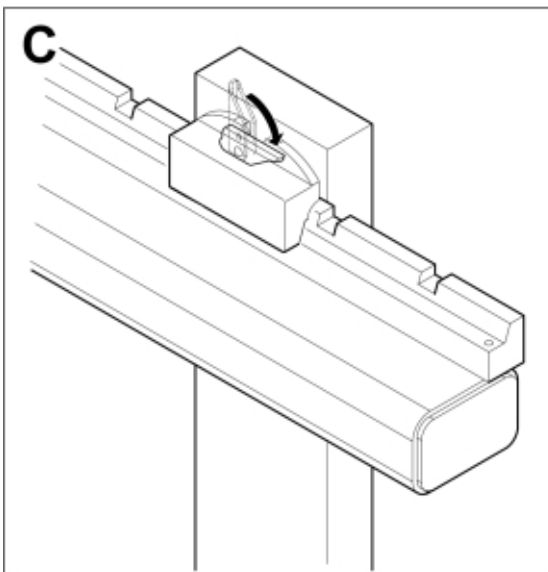

M 11255204

Part assemblies Pallet fork L 1500 - Weideman
Specification Year From: 01/01/2013 00:00:00
 : 31/08/2022 00:00:00

PartNo	Pos	Qty	Name	Specifications
11255204	1	1	Pallet fork L 1500 - Weideman	01/01/2013 00:00:00, 31/08/2022 00:00:00
5004919	2	2	• Screw	MC6S M8x16
60056626	3	2	• Decal	