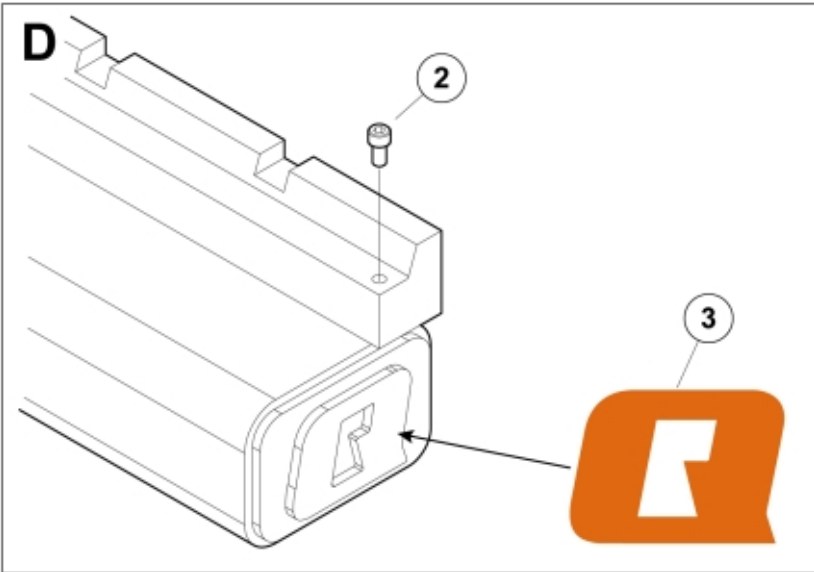

M 11255205

Part assemblies Pallet fork L 1500 - Claas Scorpion
Specification Year From: 01/01/2013 00:00:00

PartNo	Pos	Qty	Name	Specifications
11255205	1	1	Pallet fork L 1500 - Claas Scorpion	01/01/2013 00:00:00
5004919	2	2	• Screw	MC6S M8x16
60056626	3	2	• Decal	