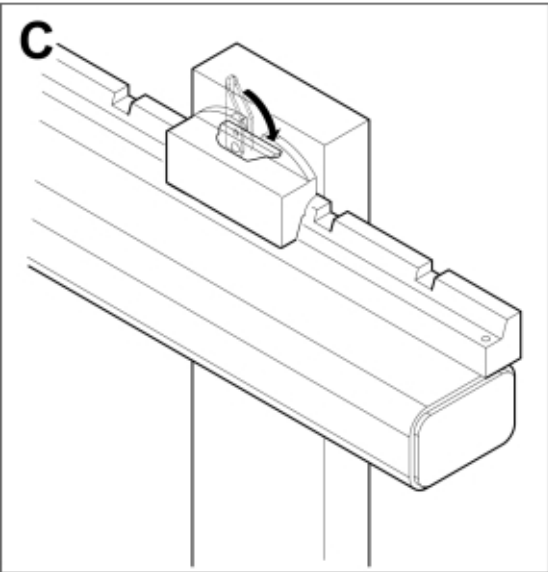

M 11255205

Part assemblies Pallet fork L 1500 - Claas Scorpion
Specification Year From: 01/01/2013 00:00:00

PartNo	Pos	Qty	Name	Specifications
11255205	1	1	Pallet fork L 1500 - Claas Scorpion	01/01/2013 00:00:00
5004919	2	2	• Screw	MC6S M8x16
60056626	3	2	• Decal	