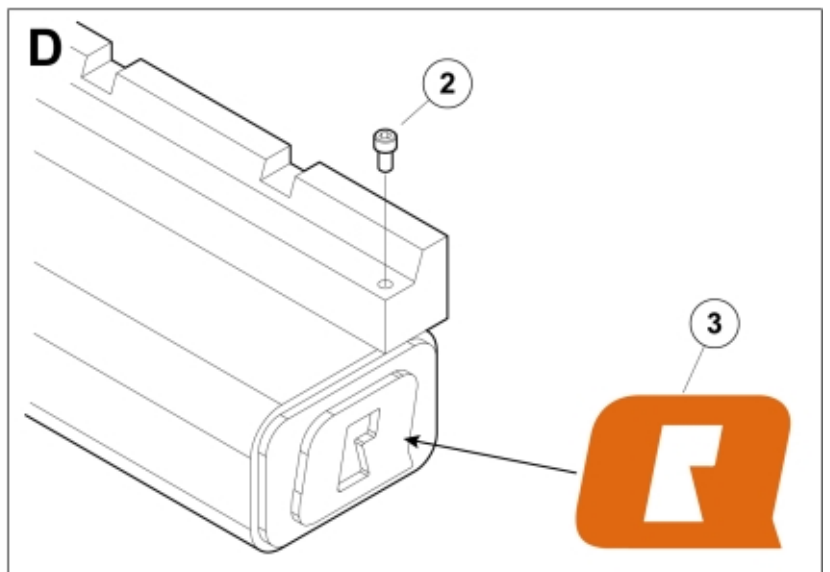

M 11255206

---

**Part assemblies** Pallet fork L 1500 - JCB Q-fit  
**Specification** Year From: 01/01/2013 00:00:00

---

<b>PartNo</b>	<b>Pos</b>	<b>Qty</b>	<b>Name</b>	<b>Specifications</b>
11255206	1	1	Pallet fork L 1500 - JCB Q-fit	01/01/2013 00:00:00
5004919	2	2	• Screw	MC6S M8x16
60056626	3	2	• Decal	