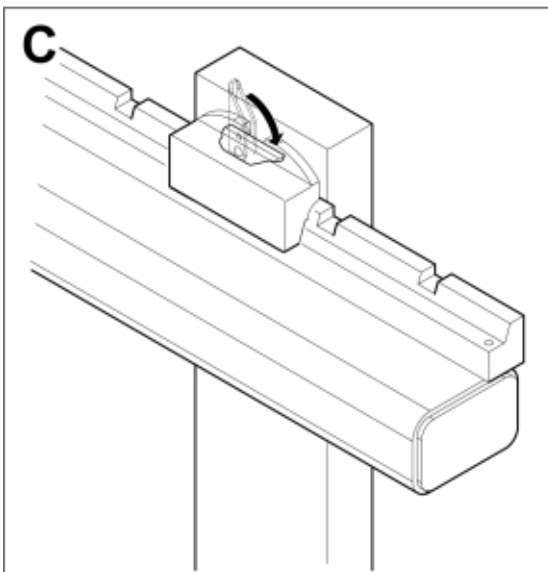

M 11255207

Part assemblies Pallet fork L 1500 - Matbro
Specification Year From: 01/01/2013 00:00:00

PartNo	Pos	Qty	Name	Specifications
11255207	1	1	Pallet fork L 1500 - Matbro	01/01/2013 00:00:00
5004919	2	2	• Screw	MC6S M8x16
60056626	3	2	• Decal	