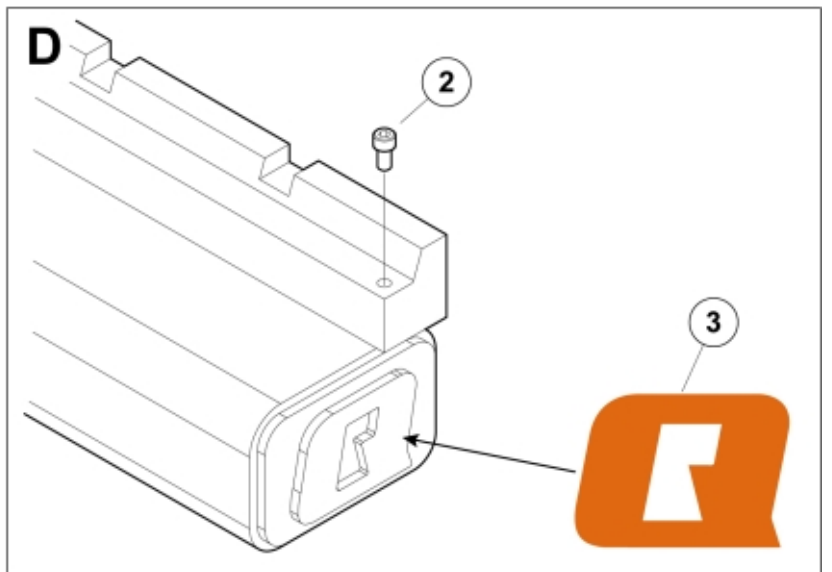

M 11255207

Part assemblies Pallet fork L 1500 - Matbro
Specification Year From: 01/01/2013 00:00:00

PartNo	Pos	Qty	Name	Specifications
11255207	1	1	Pallet fork L 1500 - Matbro	01/01/2013 00:00:00
5004919	2	2	• Screw	MC6S M8x16
60056626	3	2	• Decal	