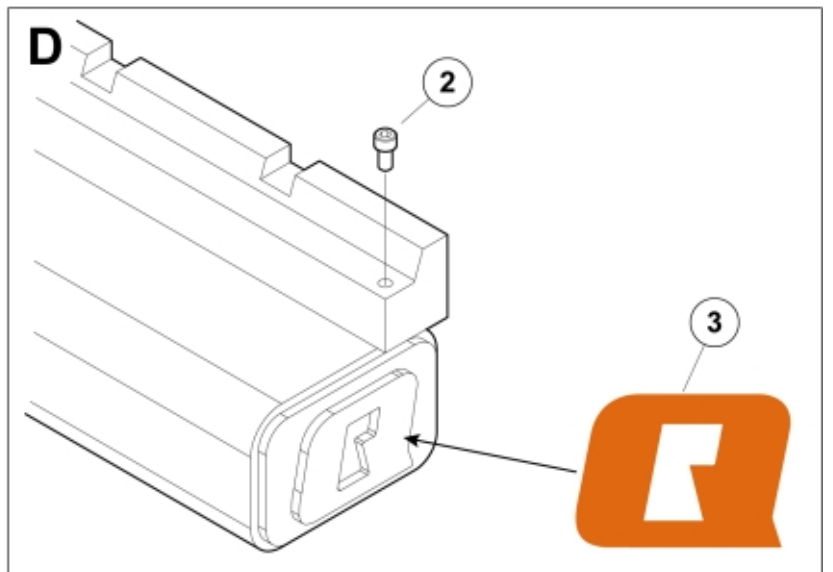

M 11255208

Part assemblies Pallet fork L 1500 - BM Large
Specification Year From: 01/01/2013 00:00:00

PartNo	Pos	Qty	Name	Specifications
11255208	1	1	Pallet fork L 1500 - BM Large	01/01/2013 00:00:00
5004919	2	2	• Screw	MC6S M8x16
60056626	3	2	• Decal	