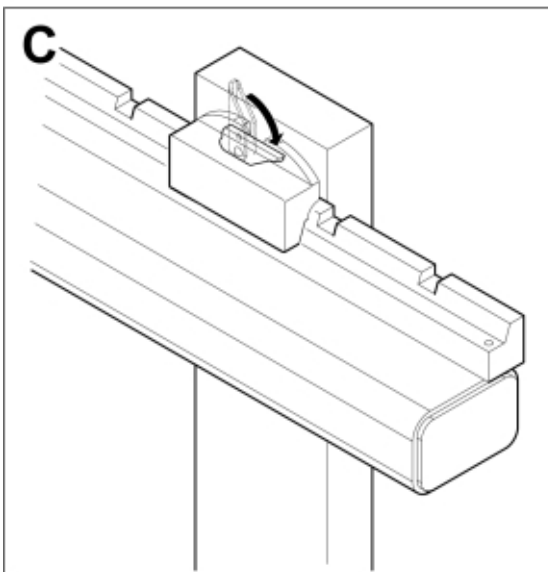

M 11255208

Part assemblies Pallet fork L 1500 - BM Large
Specification Year From: 01/01/2013 00:00:00

PartNo	Pos	Qty	Name	Specifications
11255208	1	1	Pallet fork L 1500 - BM Large	01/01/2013 00:00:00
5004919	2	2	• Screw	MC6S M8x16
60056626	3	2	• Decal	