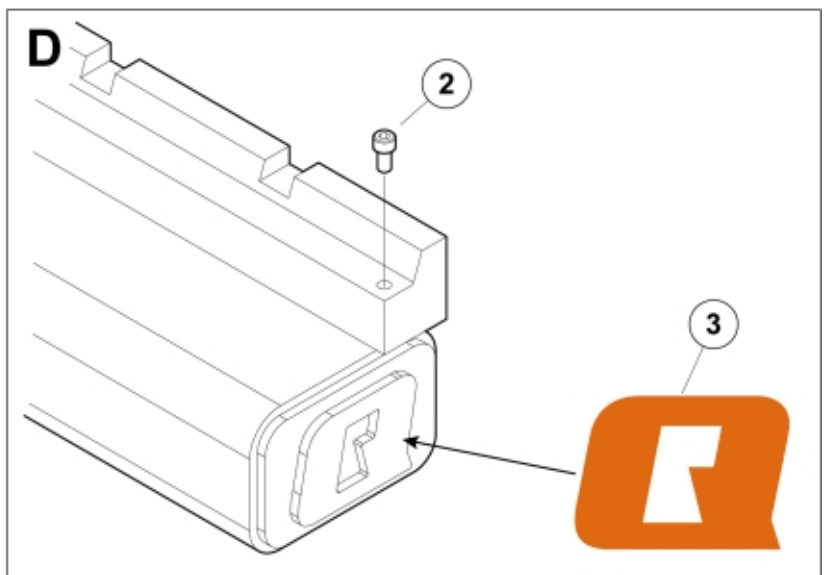

M 11255209

Part assemblies Pallet fork L 1500 - Merlo ZM3 3-pin
Specification Year From: 01/01/2013 00:00:00

PartNo	Pos	Qty	Name	Specifications
11255209	1	1	Pallet fork L 1500 - Merlo ZM3 3-pin	01/01/2013 00:00:00
5004919	2	2	• Screw	MC6S M8x16
60056626	3	2	• Decal	