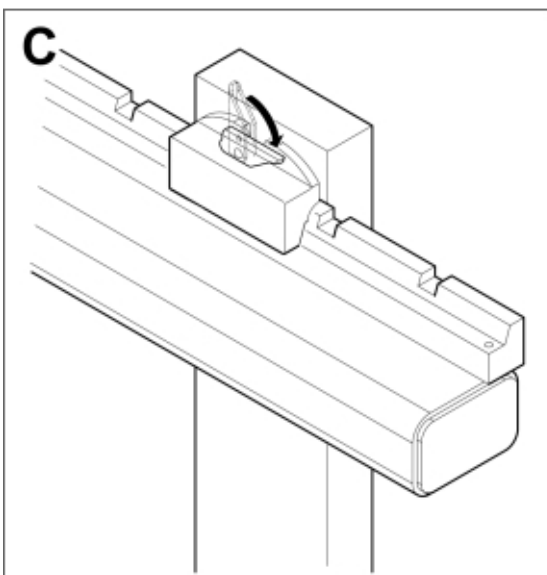

M 11255209

Part assemblies Pallet fork L 1500 - Merlo ZM3 3-pin
Specification Year From: 01/01/2013 00:00:00

PartNo	Pos	Qty	Name	Specifications
11255209	1	1	Pallet fork L 1500 - Merlo ZM3 3-pin	01/01/2013 00:00:00
5004919	2	2	• Screw	MC6S M8x16
60056626	3	2	• Decal	