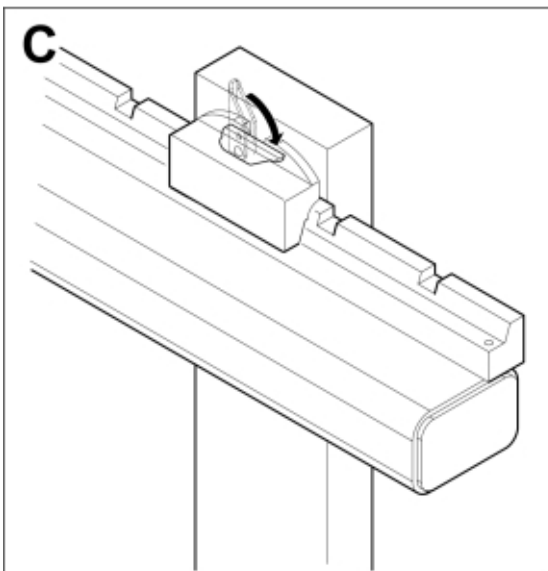

M 11255210

Part assemblies Pallet fork L 1500 - Merlo ZM2
Specification Year From: 01/01/2013 00:00:00

PartNo	Pos	Qty	Name	Specifications
11255210	1	1	Pallet fork L 1500 - Merlo ZM2	01/01/2013 00:00:00
5004919	2	2	• Screw	MC6S M8x16
60056626	3	2	• Decal	