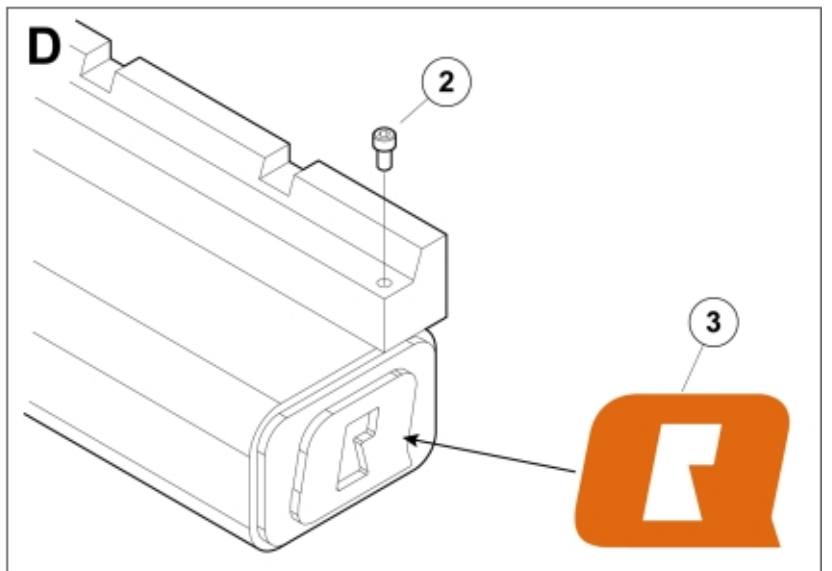

M 11255210

Part assemblies Pallet fork L 1500 - Merlo ZM2
Specification Year From: 01/01/2013 00:00:00

PartNo	Pos	Qty	Name	Specifications
11255210	1	1	Pallet fork L 1500 - Merlo ZM2	01/01/2013 00:00:00
5004919	2	2	• Screw	MC6S M8x16
60056626	3	2	• Decal	