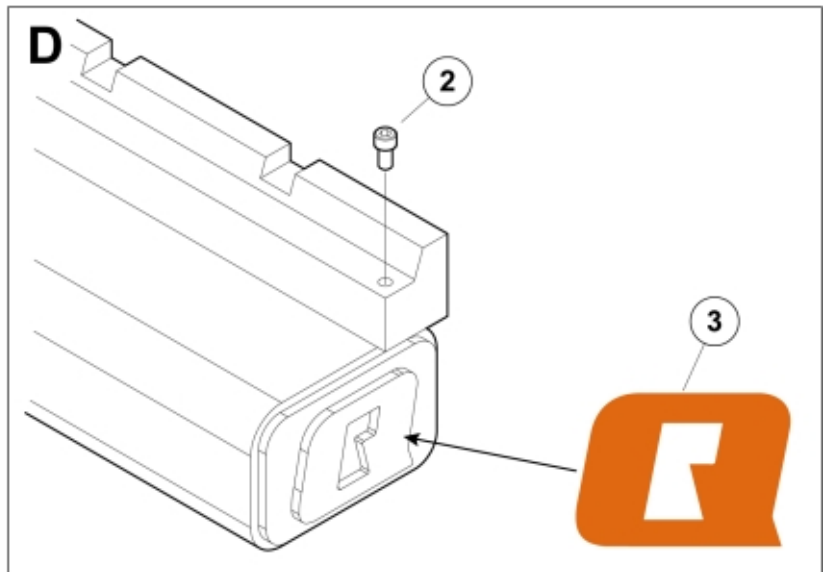

M 11255212

Part assemblies Pallet fork L 1500 - Manitou MLT
Specification Year From: 01/01/2013 00:00:00

PartNo	Pos	Qty	Name	Specifications
11255212	1	1	Pallet fork L 1500 - Manitou MLT	01/01/2013 00:00:00
5004919	2	2	• Screw	MC6S M8x16
60056626	3	2	• Decal	