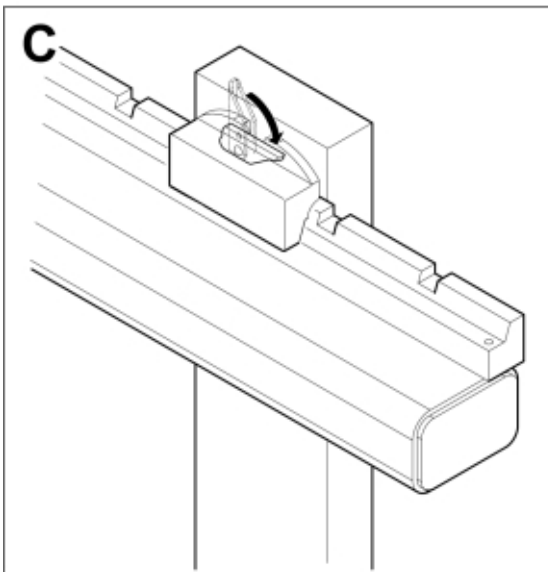

M 11255212

Part assemblies Pallet fork L 1500 - Manitou MLT
Specification Year From: 01/01/2013 00:00:00

PartNo	Pos	Qty	Name	Specifications
11255212	1	1	Pallet fork L 1500 - Manitou MLT	01/01/2013 00:00:00
5004919	2	2	• Screw	MC6S M8x16
60056626	3	2	• Decal	