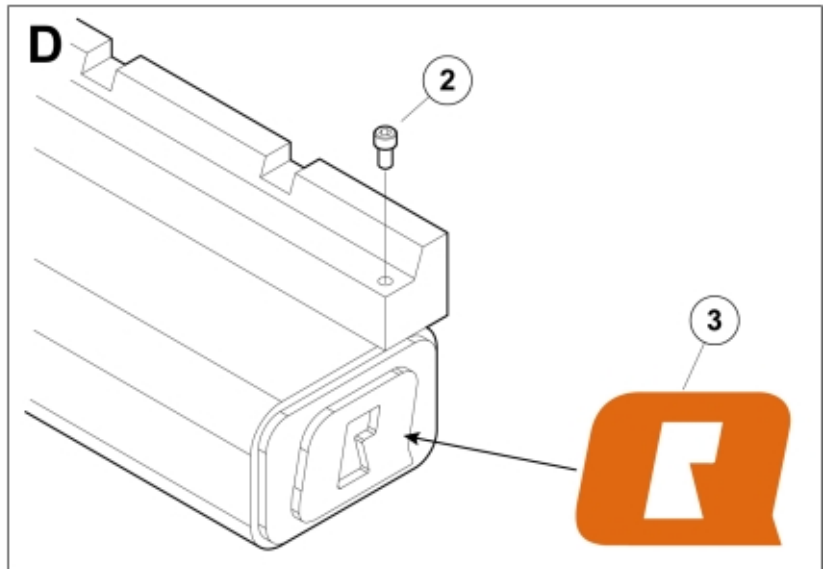

M 11255214

Part assemblies Pallet fork L 1500 - Schäffer Standard
Specification Year From: 01/01/2013 00:00:00
Year To: 31/08/2022 00:00:00

PartNo	Pos	Qty	Name	Specifications
11255214	1	1	Pallet fork L 1500 - Schäffer Standard	01/01/2013 00:00:00, 31/08/2022 00:00:00
5004919	2	2	• Screw	MC6S M8x16
60056626	3	2	• Decal	