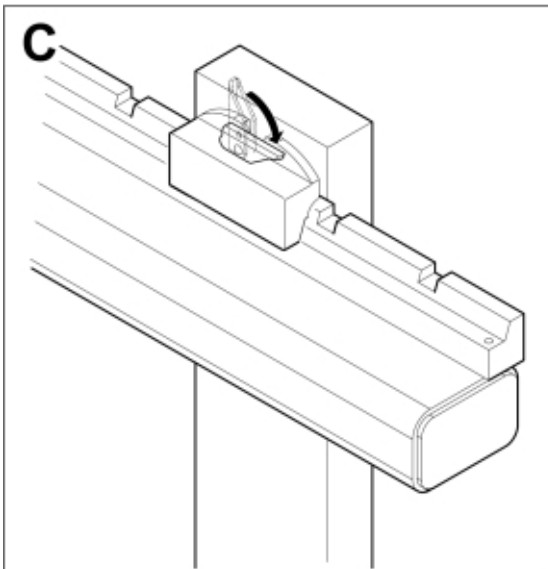

M 11255214

Part assemblies Pallet fork L 1500 - Schäffer Standard
Specification Year From: 01/01/2013 00:00:00
Year To: 31/08/2022 00:00:00

PartNo	Pos	Qty	Name	Specifications
11255214	1	1	Pallet fork L 1500 - Schäffer Standard	01/01/2013 00:00:00, 31/08/2022 00:00:00
5004919	2	2	• Screw	MC6S M8x16
60056626	3	2	• Decal	