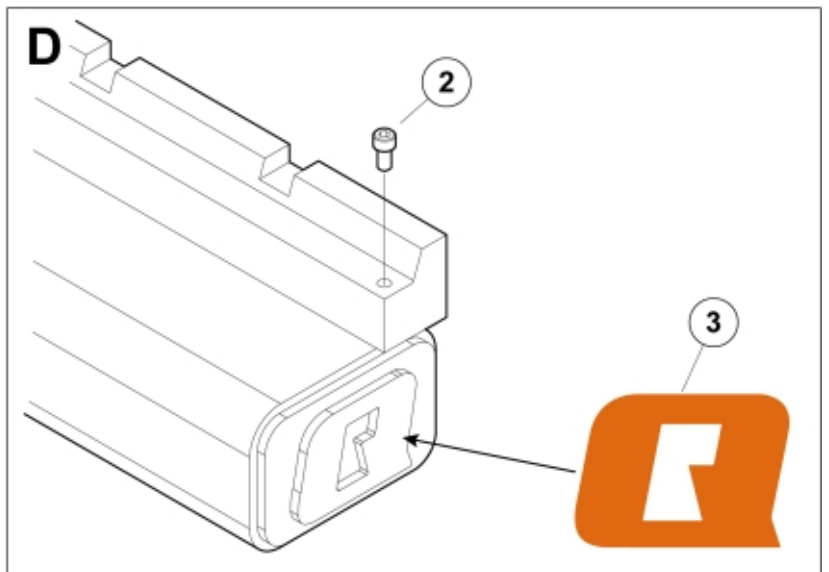

M 11255208

**Part assemblies** Pallet fork XL 2000 - BM Large  
**Specification** Year From: 01/01/2013 00:00:00

<b>PartNo</b>	<b>Pos</b>	<b>Qty</b>	<b>Name</b>	<b>Specifications</b>
11255215	1	1	Pallet fork XL 2000 - BM Large	01/01/2013 00:00:00
5004933	2	2	• Screw	MC6S M12 x 20 (8.8)
60056626	3	2	• Decal	