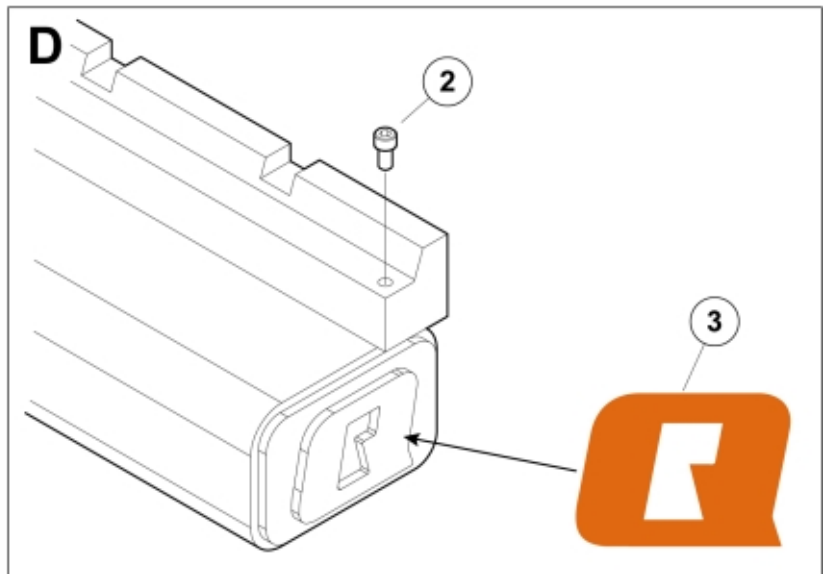

M 11255206

---

**Part assemblies** Pallet fork XL 2000 - JCB Q-fit  
**Specification** Year From: 01/01/2013 00:00:00  
: 31/08/2022 00:00:00

---

| <b>PartNo</b> | <b>Pos</b> | <b>Qty</b> | <b>Name</b>                     | <b>Specifications</b>                    |
|---------------|------------|------------|---------------------------------|--|
| 11255216      | 1          | 1          | Pallet fork XL 2000 - JCB Q-fit | 01/01/2013 00:00:00, 31/08/2022 00:00:00 |
| 5004933       | 2          | 2          | • Screw                         | MC6S M12 x 20 (8.8)                      |
| 60056626      | 3          | 2          | • Decal                         |  |