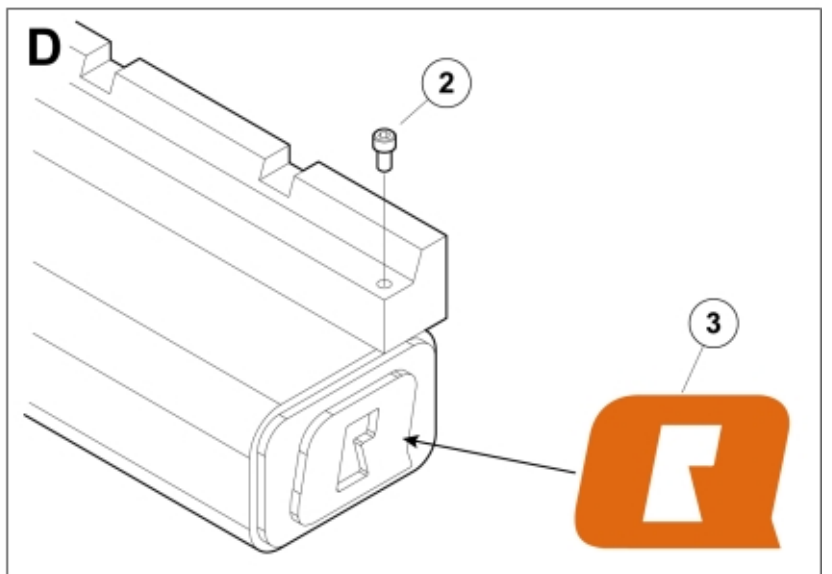

M 11255205

---

**Part assemblies** Pallet fork XL 2000 - Claas Scorpion  
**Specification** Year From: 01/01/2013 00:00:00  
Year To: 31/08/2022 00:00:00

---

<b>PartNo</b>	<b>Pos</b>	<b>Qty</b>	<b>Name</b>	<b>Specifications</b>
11255217	1	1	Pallet fork XL 2000 - Claas Scorpion	01/01/2013 00:00:00, 31/08/2022 00:00:00
5004933	2	2	• Screw	MC6S M12 x 20 (8.8)
60056626	3	2	• Decal	