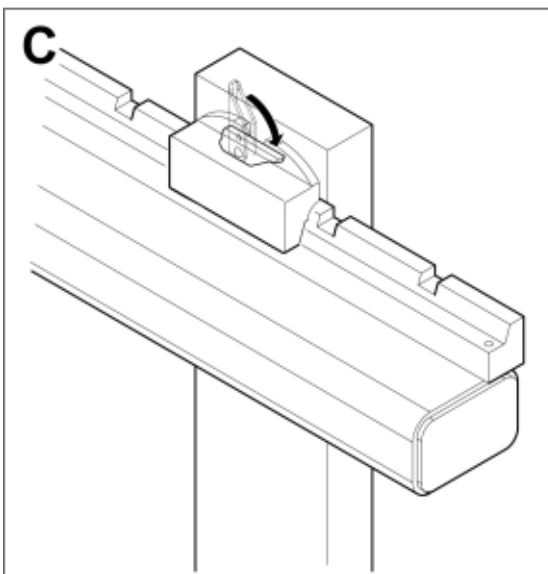

M 11255205

---

**Part assemblies** Pallet fork XL 2000 - Claas Scorpion  
**Specification** Year From: 01/01/2013 00:00:00  
Year To: 31/08/2022 00:00:00

---

<b>PartNo</b>	<b>Pos</b>	<b>Qty</b>	<b>Name</b>	<b>Specifications</b>
11255217	1	1	Pallet fork XL 2000 - Claas Scorpion	01/01/2013 00:00:00, 31/08/2022 00:00:00
5004933	2	2	• Screw	MC6S M12 x 20 (8.8)
60056626	3	2	• Decal	