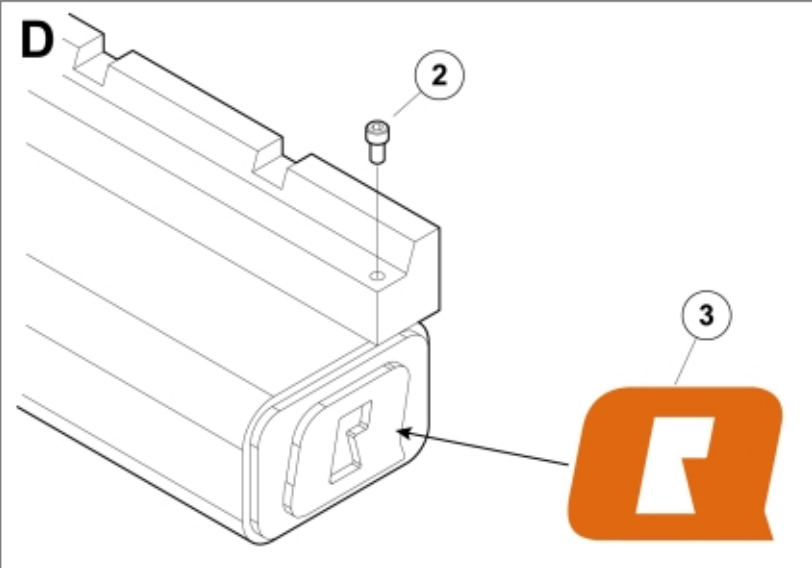

M 11255212

---

**Part assemblies** Pallet fork XL 2000 - Manitou MLT  
**Specification** Year From: 01/01/2013 00:00:00  
Year To: 31/08/2022 00:00:00

---

<b>PartNo</b>	<b>Pos</b>	<b>Qty</b>	<b>Name</b>	<b>Specifications</b>
11255218	1	1	Pallet fork XL 2000 - Manitou MLT	01/01/2013 00:00:00, 31/08/2022 00:00:00
5004933	2	2	• Screw	MC6S M12 x 20 (8.8)
60056626	3	2	• Decal	