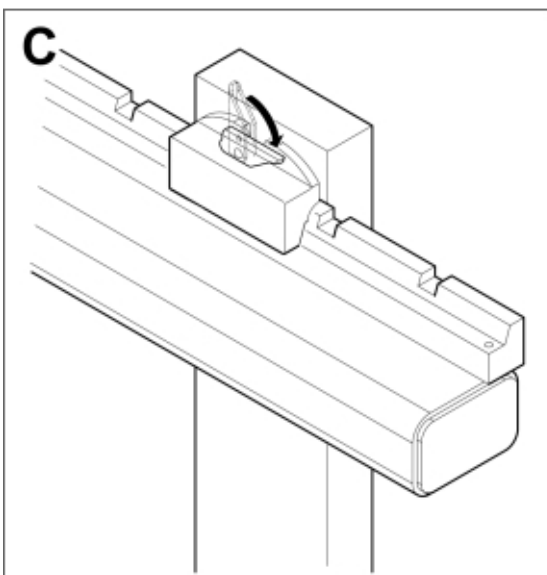

M 11255209

Part assemblies Pallet fork XL 2000 - Merlo ZM3 3-pin
Specification Year From: 01/01/2013 00:00:00
Year To: 31/08/2022 00:00:00

PartNo	Pos	Qty	Name	Specifications
11255219	1	1	Pallet fork XL 2000 - Merlo ZM3 3-pin	01/01/2013 00:00:00, 31/08/2022 00:00:00
5004933	2	2	• Screw	MC6S M12 x 20 (8.8)
60056626	3	2	• Decal	