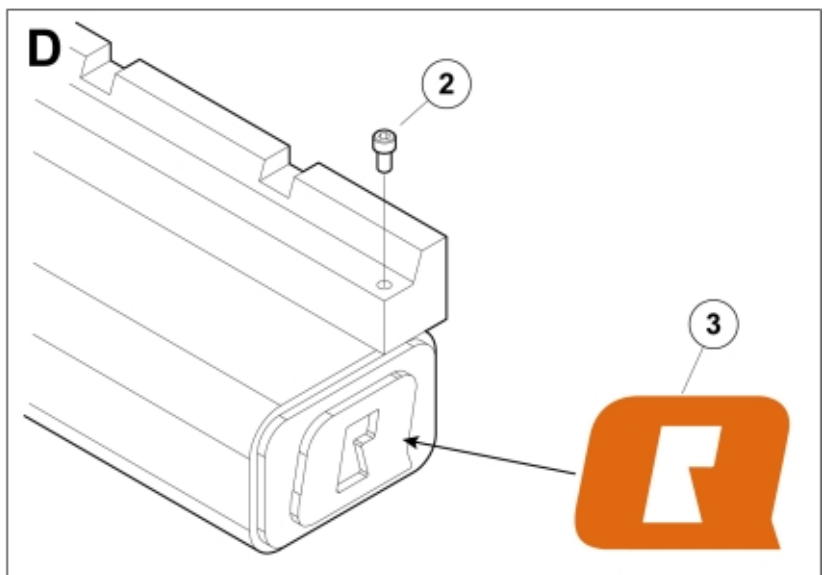

M 11255209

Part assemblies Pallet fork XL 2000 - Merlo ZM3 3-pin
Specification Year From: 01/01/2013 00:00:00
Year To: 31/08/2022 00:00:00

PartNo	Pos	Qty	Name	Specifications
11255219	1	1	Pallet fork XL 2000 - Merlo ZM3 3-pin	01/01/2013 00:00:00, 31/08/2022 00:00:00
5004933	2	2	• Screw	MC6S M12 x 20 (8.8)
60056626	3	2	• Decal	