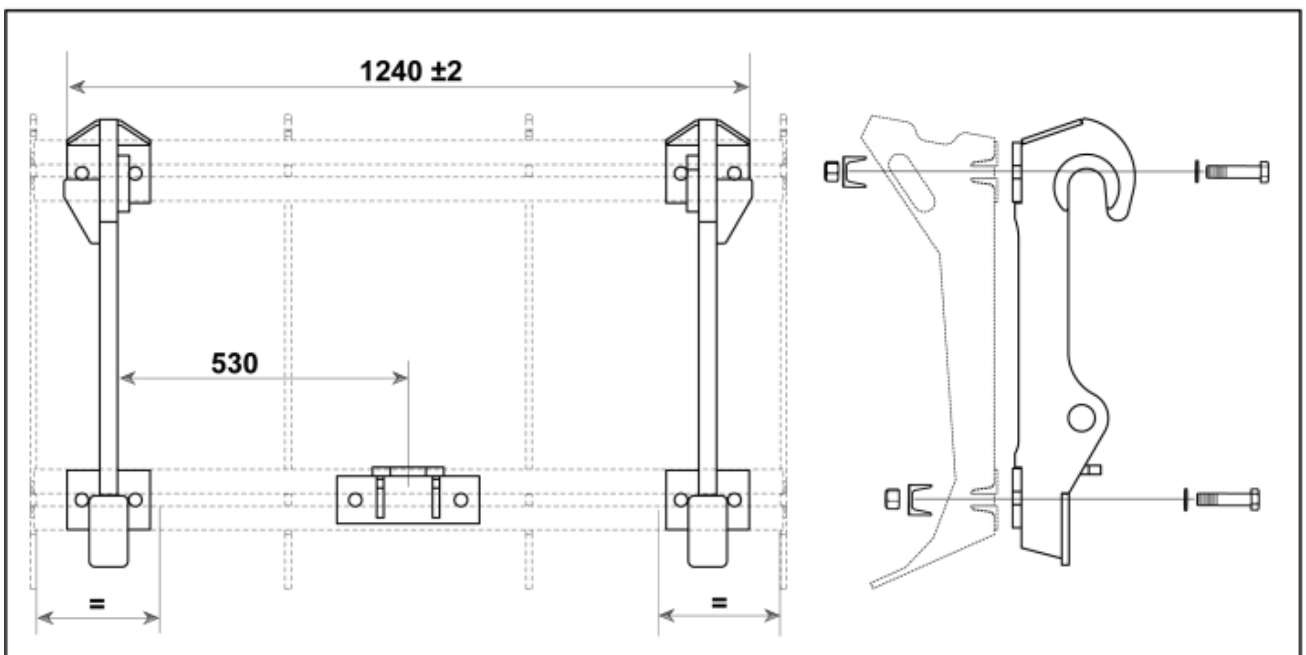

 Tightening torque:
385Nm / 283ft/lbs

M 11255098

Part assemblies Attachment kit Dieci Large

| PartNo | Pos | Qty | Name | Specifications |
|----------|-----|-------|----------------------------|--|
| 11255098 | | 1 | Attachment kit Dieci Large | |
| 60033999 | 1 | 1 PCS | Attachment Dieci Large | Part is included in kit 11255098 Attachment kit Dieci Large |
| 60043593 | | 1 | • Screw kit | Q, Part is included in kit 11255098 Attachment kit Dieci Large, 11255234 Attachment kit Dieci Medium, 11255238 Attachment kit Dieci Small, 11255241 Attachment kit JLG Deutz, 11255233 Attachment kit Schäffer type SWH, 11255326 Attachment kit Weidemann, 11255184 Attachment kit CAT TH, 11255096 Attachment kit Merlo |
| 60043157 | 2 | 8 | •• Clamp | Part is included in kit 11255098 Attachment kit Dieci Large, 11255234 Attachment kit Dieci Medium, 11255238 Attachment kit Dieci Small, 11255241 Attachment kit JLG Deutz, 11255233 Attachment kit Schäffer type SWH, 11255326 Attachment kit Weidemann, 11255184 Attachment kit CAT TH, 11255096 Attachment kit Merlo, Part is included in kit 11255098 Attachment kit Dieci Large, 11255234 Attachment kit Dieci Medium, 11255238 Attachment kit Dieci Small, 11255241 Attachment kit JLG Deutz, 11255233 Attachment kit Schäffer type SWH, 11255326 Attachment kit Weidemann, 11255184 Attachment kit CAT TH, 11255096 Attachment kit Merlo, Part is included in kit 11255098 Attachment kit Dieci Large, 11255234 Attachment kit Dieci Medium, 11255238 Attachment kit Dieci Small, 11255241 Attachment kit JLG Deutz, 11255233 Attachment kit Schäffer type SWH, 11255326 Attachment kit Weidemann, 11255184 Attachment kit CAT TH, 11255096 Attachment kit Merlo |
| 5050583 | 3 | 8 | •• Screw | M6S M20x90, Part is included in kit 11255098 Attachment kit Dieci Large, 11255234 Attachment kit Dieci Medium, 11255238 Attachment kit Dieci Small, 11255241 Attachment kit JLG Deutz, 11255233 Attachment kit Schäffer type SWH, 11255326 Attachment kit Weidemann, 11255184 Attachment kit CAT TH, 11255096 Attachment kit Merlo, Part is included in kit 11255098 Attachment kit Dieci Large, 11255234 Attachment kit Dieci Medium, 11255238 Attachment kit Dieci Small, 11255241 Attachment kit JLG Deutz, 11255233 Attachment kit Schäffer type SWH, 11255326 Attachment kit Weidemann, 11255184 Attachment kit CAT TH, 11255096 Attachment kit Merlo |