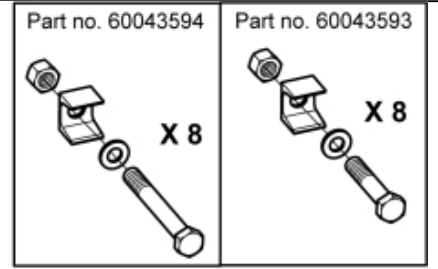

 Tightening torque:
385Nm / 283ft/lbs

M 11255098

Part assemblies Attachment kit Dieci Large

| PartNo | Pos | Qty | Name | Specifications |
|----------|-----|-------|----------------------------|--|
| 11255098 | | 1 | Attachment kit Dieci Large | |
| 60033999 | 1 | 1 PCS | Attachment Dieci Large | Part is included in kit 11255098 Attachment kit Dieci Large |
| 60043593 | | 1 | • Screw kit | Q, Part is included in kit 11255098 Attachment kit Dieci Large, 11255234 Attachment kit Dieci Medium, 11255238 Attachment kit Dieci Small, 11255241 Attachment kit JLG Deutz, 11255233 Attachment kit Schäffer type SWH, 11255326 Attachment kit Weidemann, 11255184 Attachment kit CAT TH, 11255096 Attachment kit Merlo |
| 60043157 | 2 | 8 | •• Clamp | Part is included in kit 11255098 Attachment kit Dieci Large, 11255234 Attachment kit Dieci Medium, 11255238 Attachment kit Dieci Small, 11255241 Attachment kit JLG Deutz, 11255233 Attachment kit Schäffer type SWH, 11255326 Attachment kit Weidemann, 11255184 Attachment kit CAT TH, 11255096 Attachment kit Merlo, Part is included in kit 11255098 Attachment kit Dieci Large, 11255234 Attachment kit Dieci Medium, 11255238 Attachment kit Dieci Small, 11255241 Attachment kit JLG Deutz, 11255233 Attachment kit Schäffer type SWH, 11255326 Attachment kit Weidemann, 11255184 Attachment kit CAT TH, 11255096 Attachment kit Merlo, Part is included in kit 11255098 Attachment kit Dieci Large, 11255234 Attachment kit Dieci Medium, 11255238 Attachment kit Dieci Small, 11255241 Attachment kit JLG Deutz, 11255233 Attachment kit Schäffer type SWH, 11255326 Attachment kit Weidemann, 11255184 Attachment kit CAT TH, 11255096 Attachment kit Merlo |
| 5050583 | 3 | 8 | •• Screw | M6S M20x90, Part is included in kit 11255098 Attachment kit Dieci Large, 11255234 Attachment kit Dieci Medium, 11255238 Attachment kit Dieci Small, 11255241 Attachment kit JLG Deutz, 11255233 Attachment kit Schäffer type SWH, 11255326 Attachment kit Weidemann, 11255184 Attachment kit CAT TH, 11255096 Attachment kit Merlo, Part is included in kit 11255098 Attachment kit Dieci Large, 11255234 Attachment kit Dieci Medium, 11255238 Attachment kit Dieci Small, 11255241 Attachment kit JLG Deutz, 11255233 Attachment kit Schäffer type SWH, 11255326 Attachment kit Weidemann, 11255184 Attachment kit CAT TH, 11255096 Attachment kit Merlo |