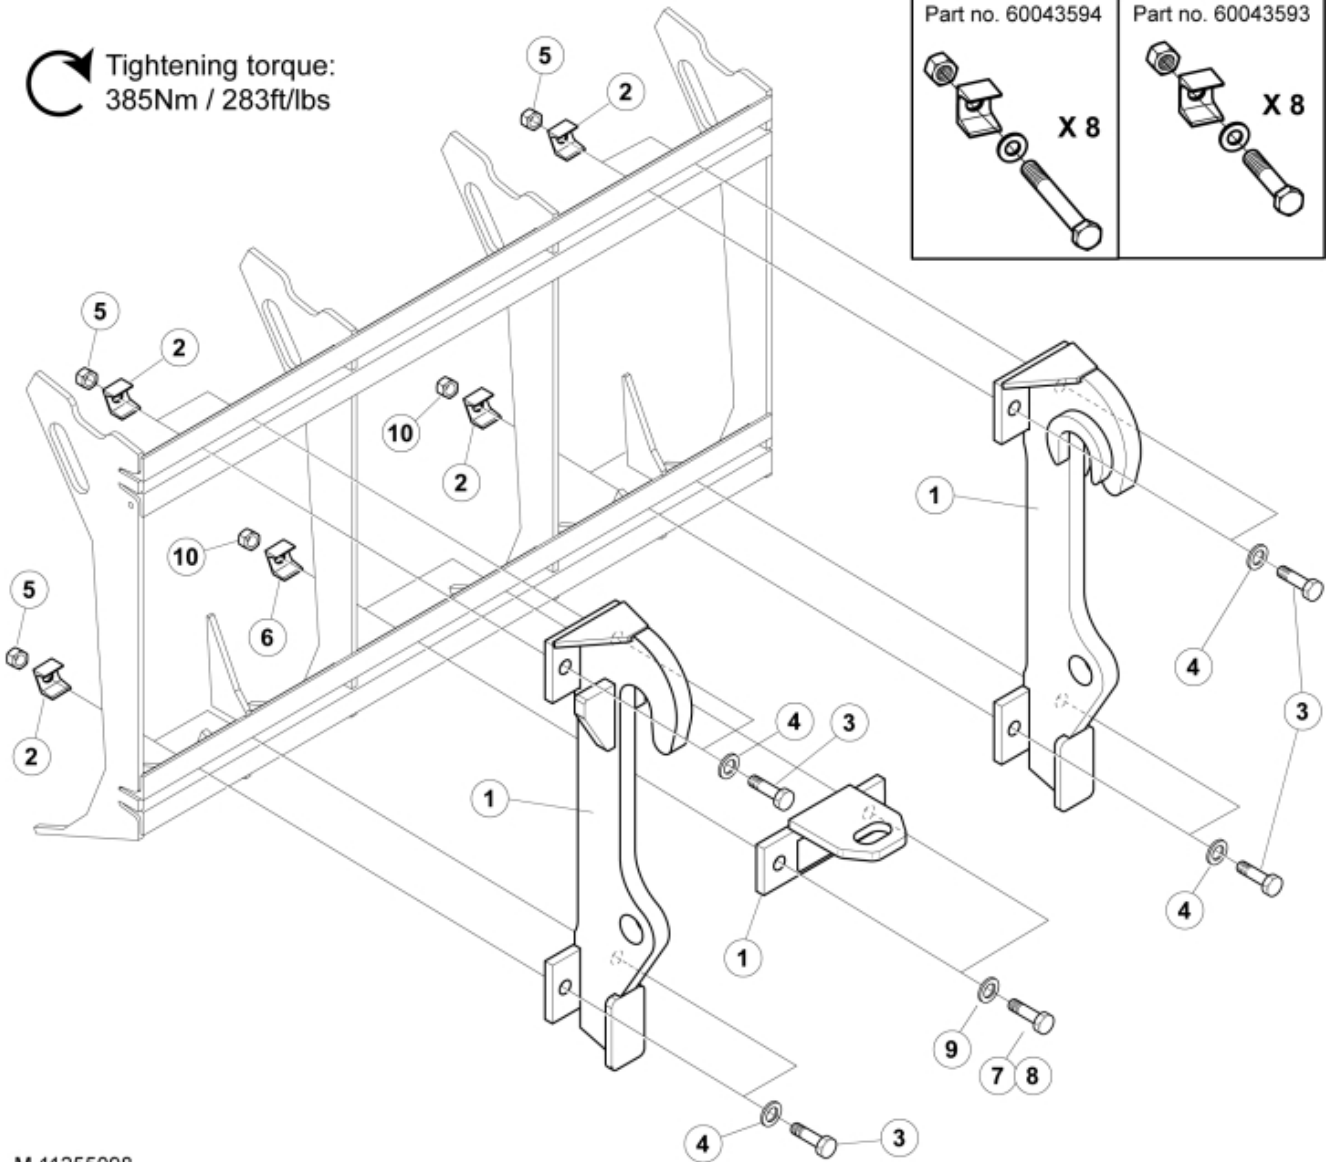

 Tightening torque:
385Nm / 283ft/lbs

M 11255098

Part assemblies Attachment kit Dieci Large

| PartNo | Pos | Qty | Name | Specifications |
|----------|-----|-------|----------------------------|--|
| 11255098 | | 1 | Attachment kit Dieci Large | |
| 60033999 | 1 | 1 PCS | Attachment Dieci Large | Part is included in kit 11255098 Attachment kit Dieci Large |
| 60043593 | | 1 | • Screw kit | Q, Part is included in kit 11255098 Attachment kit Dieci Large, 11255234 Attachment kit Dieci Medium, 11255238 Attachment kit Dieci Small, 11255241 Attachment kit JLG Deutz, 11255233 Attachment kit Schäffer type SWH, 11255326 Attachment kit Weidemann, 11255184 Attachment kit CAT TH, 11255096 Attachment kit Merlo |
| 60043157 | 2 | 8 | •• Clamp | Part is included in kit 11255098 Attachment kit Dieci Large, 11255234 Attachment kit Dieci Medium, 11255238 Attachment kit Dieci Small, 11255241 Attachment kit JLG Deutz, 11255233 Attachment kit Schäffer type SWH, 11255326 Attachment kit Weidemann, 11255184 Attachment kit CAT TH, 11255096 Attachment kit Merlo, Part is included in kit 11255098 Attachment kit Dieci Large, 11255234 Attachment kit Dieci Medium, 11255238 Attachment kit Dieci Small, 11255241 Attachment kit JLG Deutz, 11255233 Attachment kit Schäffer type SWH, 11255326 Attachment kit Weidemann, 11255184 Attachment kit CAT TH, 11255096 Attachment kit Merlo, Part is included in kit 11255098 Attachment kit Dieci Large, 11255234 Attachment kit Dieci Medium, 11255238 Attachment kit Dieci Small, 11255241 Attachment kit JLG Deutz, 11255233 Attachment kit Schäffer type SWH, 11255326 Attachment kit Weidemann, 11255184 Attachment kit CAT TH, 11255096 Attachment kit Merlo |
| 5050583 | 3 | 8 | •• Screw | M6S M20x90, Part is included in kit 11255098 Attachment kit Dieci Large, 11255234 Attachment kit Dieci Medium, 11255238 Attachment kit Dieci Small, 11255241 Attachment kit JLG Deutz, 11255233 Attachment kit Schäffer type SWH, 11255326 Attachment kit Weidemann, 11255184 Attachment kit CAT TH, 11255096 Attachment kit Merlo, Part is included in kit 11255098 Attachment kit Dieci Large, 11255234 Attachment kit Dieci Medium, 11255238 Attachment kit Dieci Small, 11255241 Attachment kit JLG Deutz, 11255233 Attachment kit Schäffer type SWH, 11255326 Attachment kit Weidemann, 11255184 Attachment kit CAT TH, 11255096 Attachment kit Merlo |