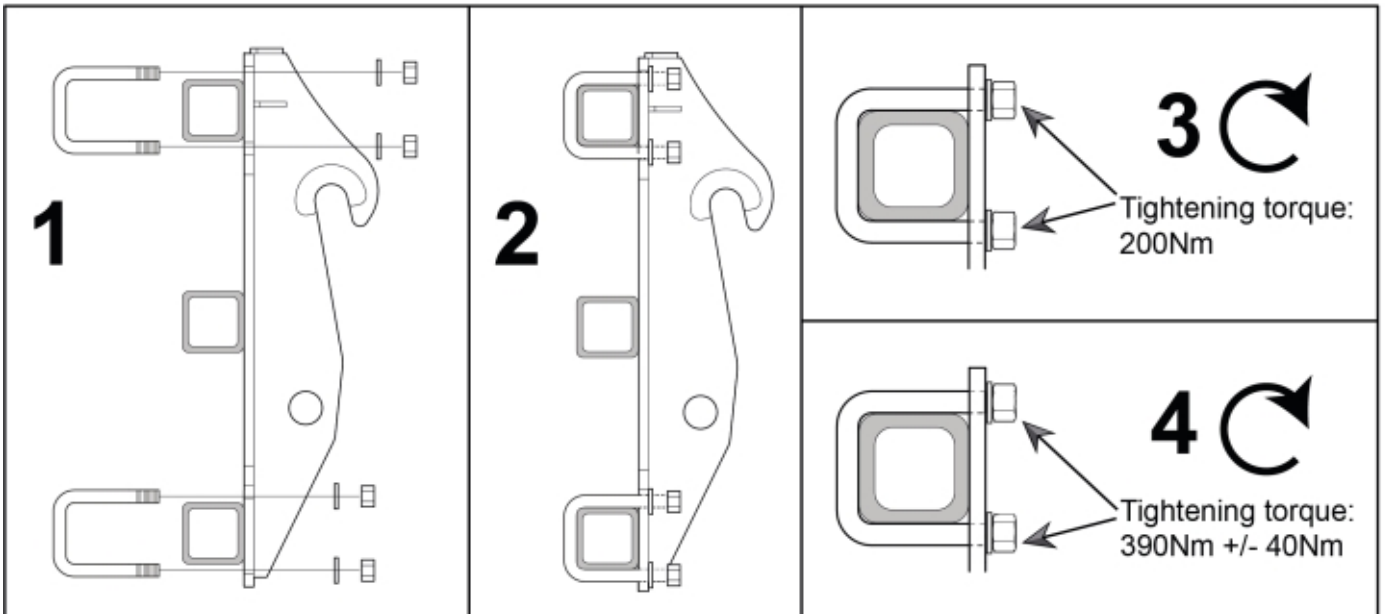

M 11255322

---

**Part assemblies** Attachment kit Weidemann

---

<b>PartNo</b>	<b>Pos</b>	<b>Qty</b>	<b>Name</b>	<b>Specifications</b>
11255322		1	Attachment kit Weidemann	
60037140	1	1 PCS	Attachment Weidemann	80x80 XL Weidemann
60038994	3	1 PCS	Screw kit	
60038995		8 PCS	• U-bolt	M20 80x80, Replaces 60029556
5013127		16	• Washer	BRB 21 x 36 x 3, Part is included in kit 11255096 Attachment kit Merlo
5011559		16	• Nut	Loc-king M20x2,5 (10), Part is included in kit 11255098 Attachment kit Dieci Large, 11255234 Attachment kit Dieci Medium, 11255238 Attachment kit Dieci Small, 11255241 Attachment kit JLG Deutz, 11255233 Attachment kit Schäffer type SWH, 11255326 Attachment kit Weidemann, 11255184 Attachment kit CAT TH, 11255096 Attachment kit Merlo