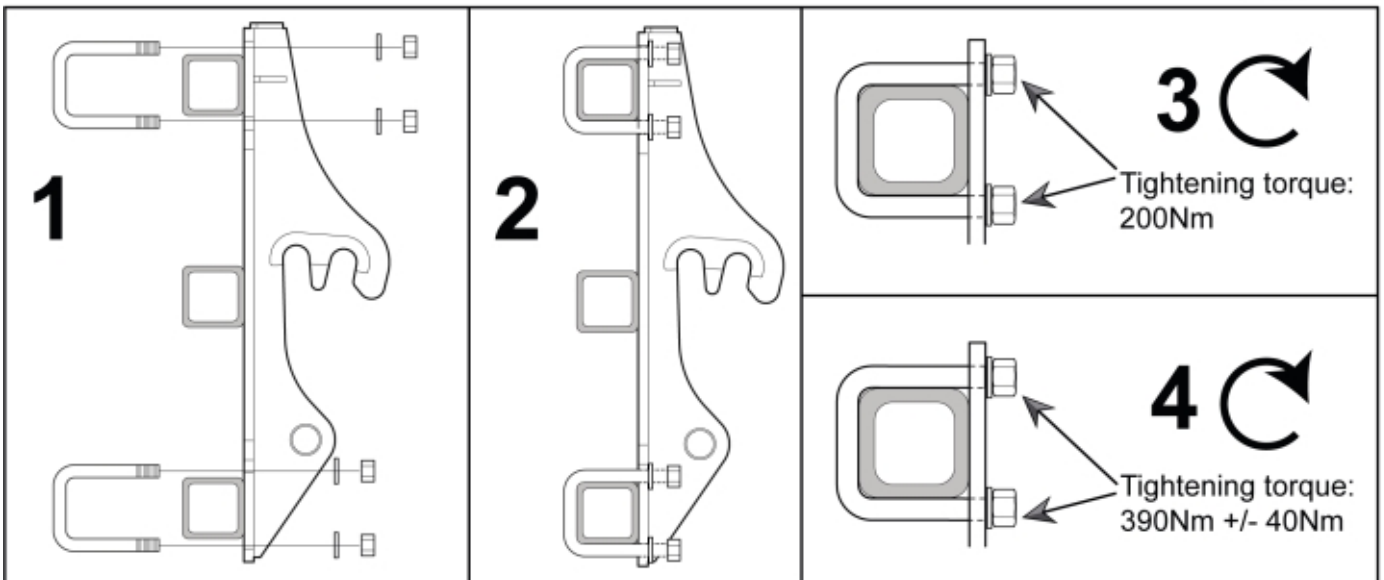

M 11255323

Part assemblies Attachment kit Schäffer type KR

PartNo	Pos	Qty	Name	Specifications
11255323		1	Attachment kit Schäffer type KR	
60037166	1	1 PCS	Bolt on Hooks	80x80 XL Schäffer type KR
60038994	3	1 PCS	Screw kit	
60038995		8 PCS	• U-bolt	M20 80x80, Replaces 60029556
5013127		16	• Washer	BRB 21 x 36 x 3, Part is included in kit 11255096 Attachment kit Merlo
5011559		16	• Nut	Loc-king M20x2,5 (10), Part is included in kit 11255098 Attachment kit Dieci Large, 11255234 Attachment kit Dieci Medium, 11255238 Attachment kit Dieci Small, 11255241 Attachment kit JLG Deutz, 11255233 Attachment kit Schäffer type SWH, 11255326 Attachment kit Weidemann, 11255184 Attachment kit CAT TH, 11255096 Attachment kit Merlo