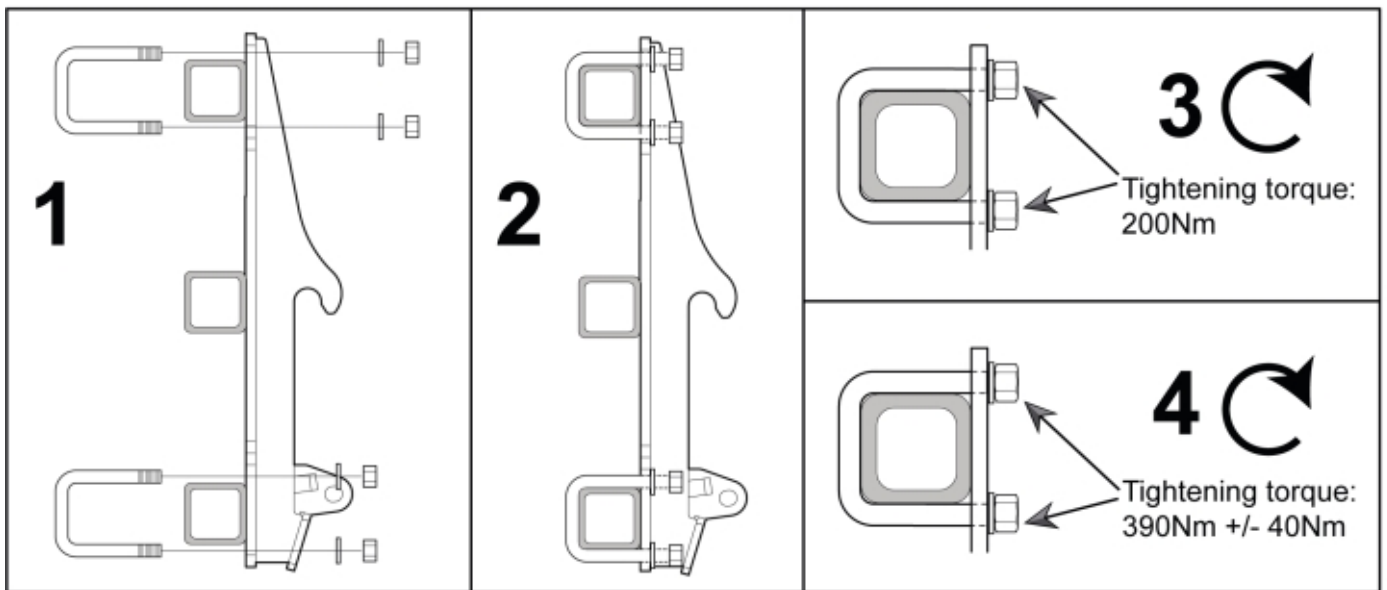

M 11255324

---

**Part assemblies** Attachment kit Euro

---

<b>PartNo</b>	<b>Pos</b>	<b>Qty</b>	<b>Name</b>	<b>Specifications</b>
11255324		1	Attachment kit Euro	
60037494	1	1 PCS	Attachment Euro	80x80 XL Euro
60038994	3	1 PCS	Screw kit	
60038995		8 PCS	• U-bolt	M20 80x80, Replaces 60029556
5013127		16	• Washer	BRB 21 x 36 x 3, Part is included in kit 11255096 Attachment kit Merlo
5011559		16	• Nut	Loc-king M20x2,5 (10), Part is included in kit 11255098 Attachment kit Dieci Large, 11255234 Attachment kit Dieci Medium, 11255238 Attachment kit Dieci Small, 11255241 Attachment kit JLG Deutz, 11255233 Attachment kit Schaffer type SWH, 11255326 Attachment kit Weidemann, 11255184 Attachment kit CAT TH, 11255096 Attachment kit Merlo