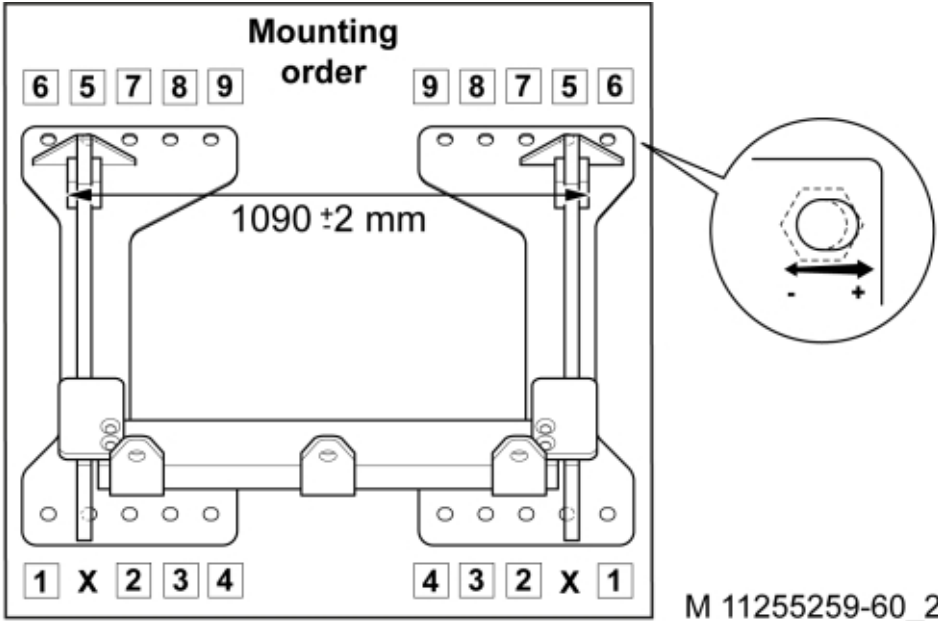

M 11255259

Part assemblies Attachment kit Merlo ZM3

PartNo	Pos	Qty	Name	Specifications
11255260		1	Attachment kit Merlo ZM3	
60051256	1	1 PCS	Attachment Merlo ZM3	
60055966	2	1 PCS	Centre Bracket	Part is included in kit 11255096 Attachment kit Merlo
60035351		1 PCS	Screw kit	Part is included in kit 11255096 Attachment kit Merlo
5051142	4	4 PCS	• Screw	MF6S M20x60 8.8, Part is included in kit 11255096 Attachment kit Merlo
	5	4	• Nut	Loc-king M20x2,5 (10), Part is included in kit 11255098 Attachment kit Dieci Large, 11255234 Attachment kit Dieci Medium, 11255238 Attachment kit Dieci Small, 11255241 Attachment kit JLG Deutz, 11255233 Attachment kit Schäffer type SWH, 11255326 Attachment kit Weidemann, 11255184 Attachment kit CAT TH, 11255096 Attachment kit Merlo
5013127	6	4	• Washer	BRB 21 x 36 x 3, Part is included in kit 11255096 Attachment kit Merlo
60029905		1	Screw kit	
5051392	7	20	• Screw	M6S 24x75 8.8
5051393	8	20	• Washer	M24 Broad Wedge-Lock