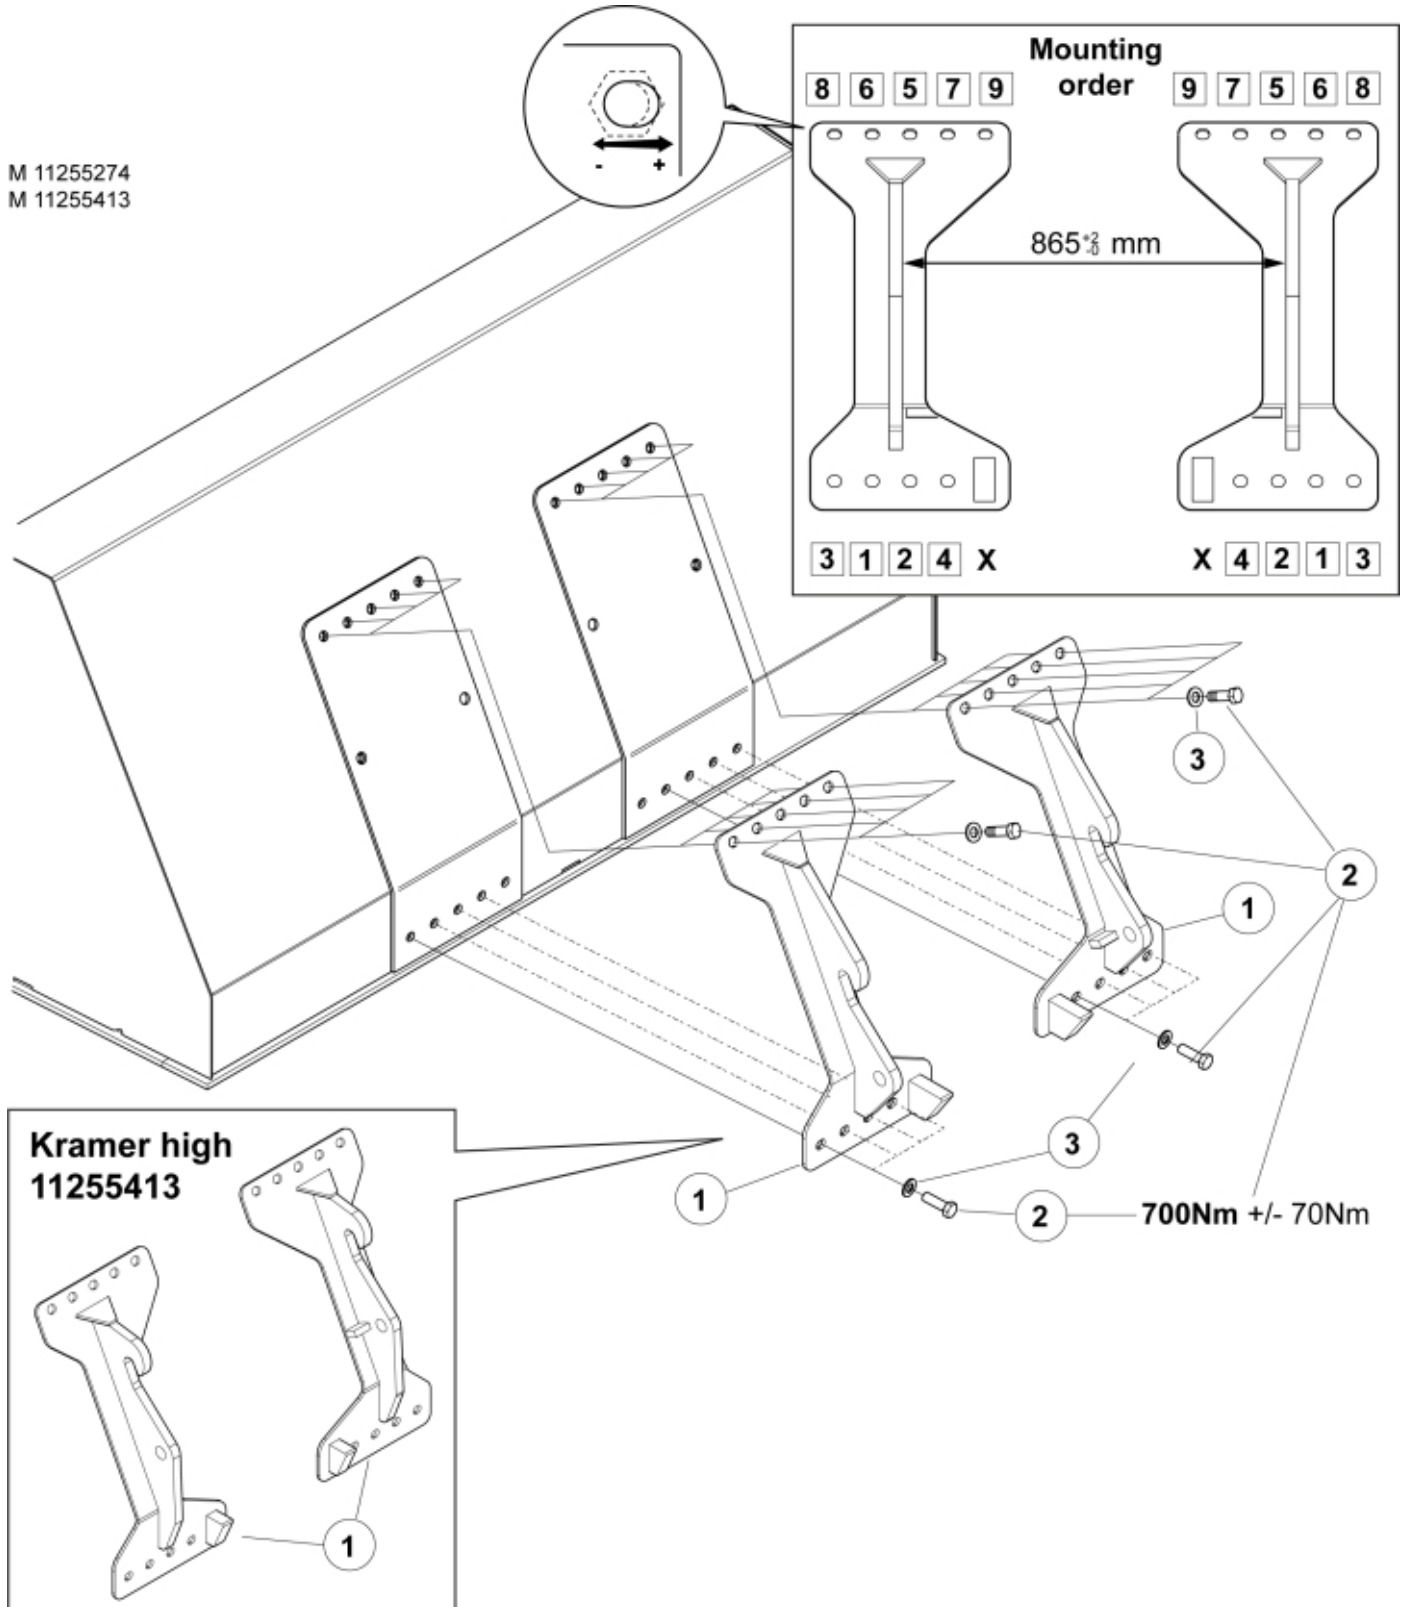

M 11255274
M 11255413

Part assemblies Attachment kit Kramer Short

PartNo	Pos	Qty	Name	Specifications
11255274		1	Attachment kit Kramer Short	
60034848	1	1 PCS	Attachment Kramer	
60029905		1	Screw kit	
5051392	2	20	• Screw	M6S 24x75 8.8
5051393	3	20	• Washer	M24 Broad Wedge-Lock