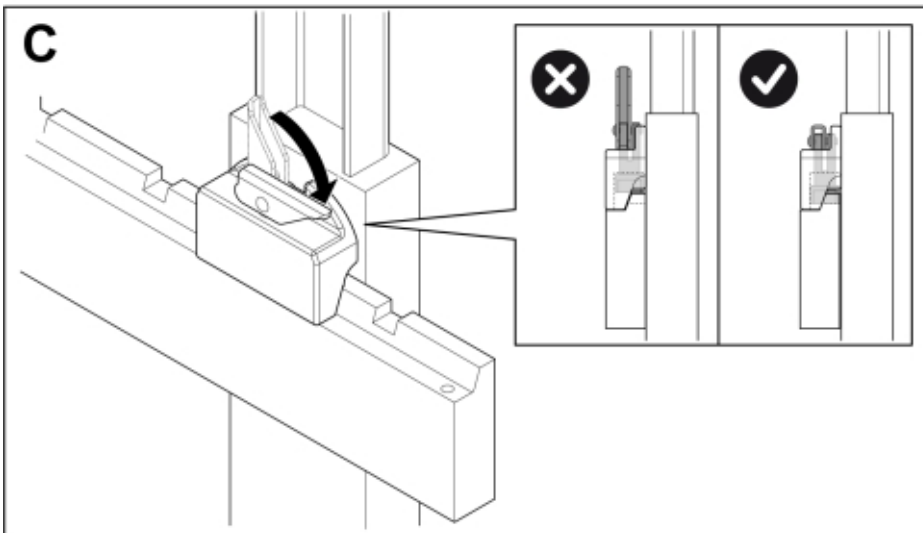

M 11255378-11255379

Part assemblies Pallet fork M - Weidemann 8
Specification Year From: 01/01/2013 00:00:00

PartNo	Pos	Qty	Name	Specifications
11255378	1	1	Pallet fork M - Weidemann 8	01/01/2013 00:00:00
5004919	2	2	Screw	MC6S M8x16