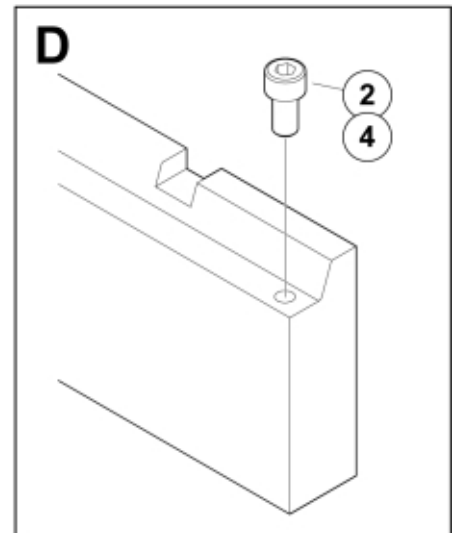

M 11255378-11255379

Part assemblies Pallet fork M - Weidemann 8
Specification Year From: 01/01/2013 00:00:00

PartNo	Pos	Qty	Name	Specifications
11255378	1	1	Pallet fork M - Weidemann 8	01/01/2013 00:00:00
5004919	2	2	Screw	MC6S M8x16