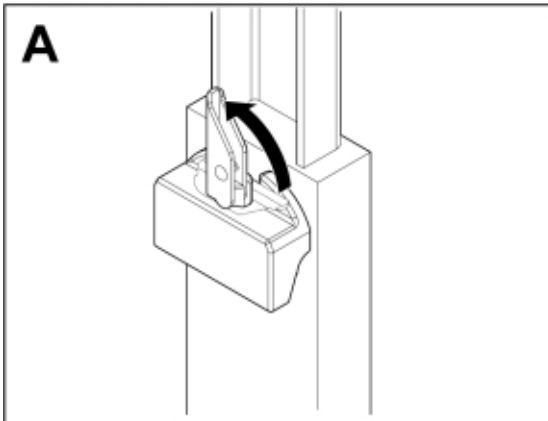

M 11255378-11255379

Part assemblies Pallet fork M - Weidemann 8
Specification Year From: 01/01/2013 00:00:00

PartNo	Pos	Qty	Name	Specifications
11255378	1	1	Pallet fork M - Weidemann 8	01/01/2013 00:00:00
5004919	2	2	Screw	MC6S M8x16