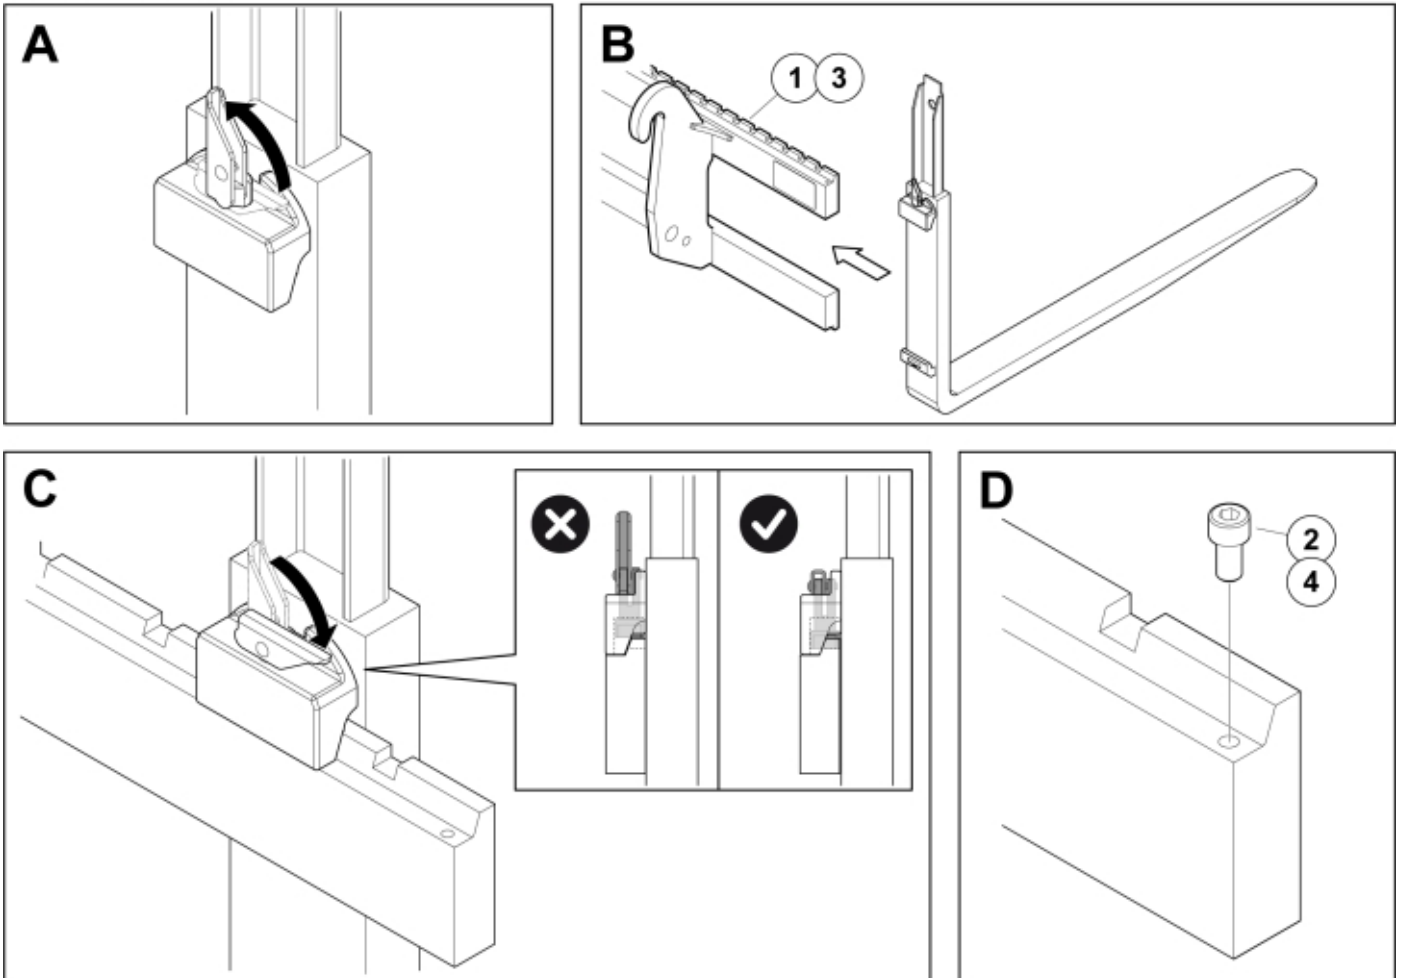

M 11255378-11255379

---

**Part assemblies** Pallet fork M - Weidemann 31  
**Specification** Year From: 01/01/2013 00:00:00

---

<b>PartNo</b>	<b>Pos</b>	<b>Qty</b>	<b>Name</b>	<b>Specifications</b>
11255379	3	1	Pallet fork M - Weidemann 31	01/01/2013 00:00:00
5004919	4	2	Screw	MC6S M8x16