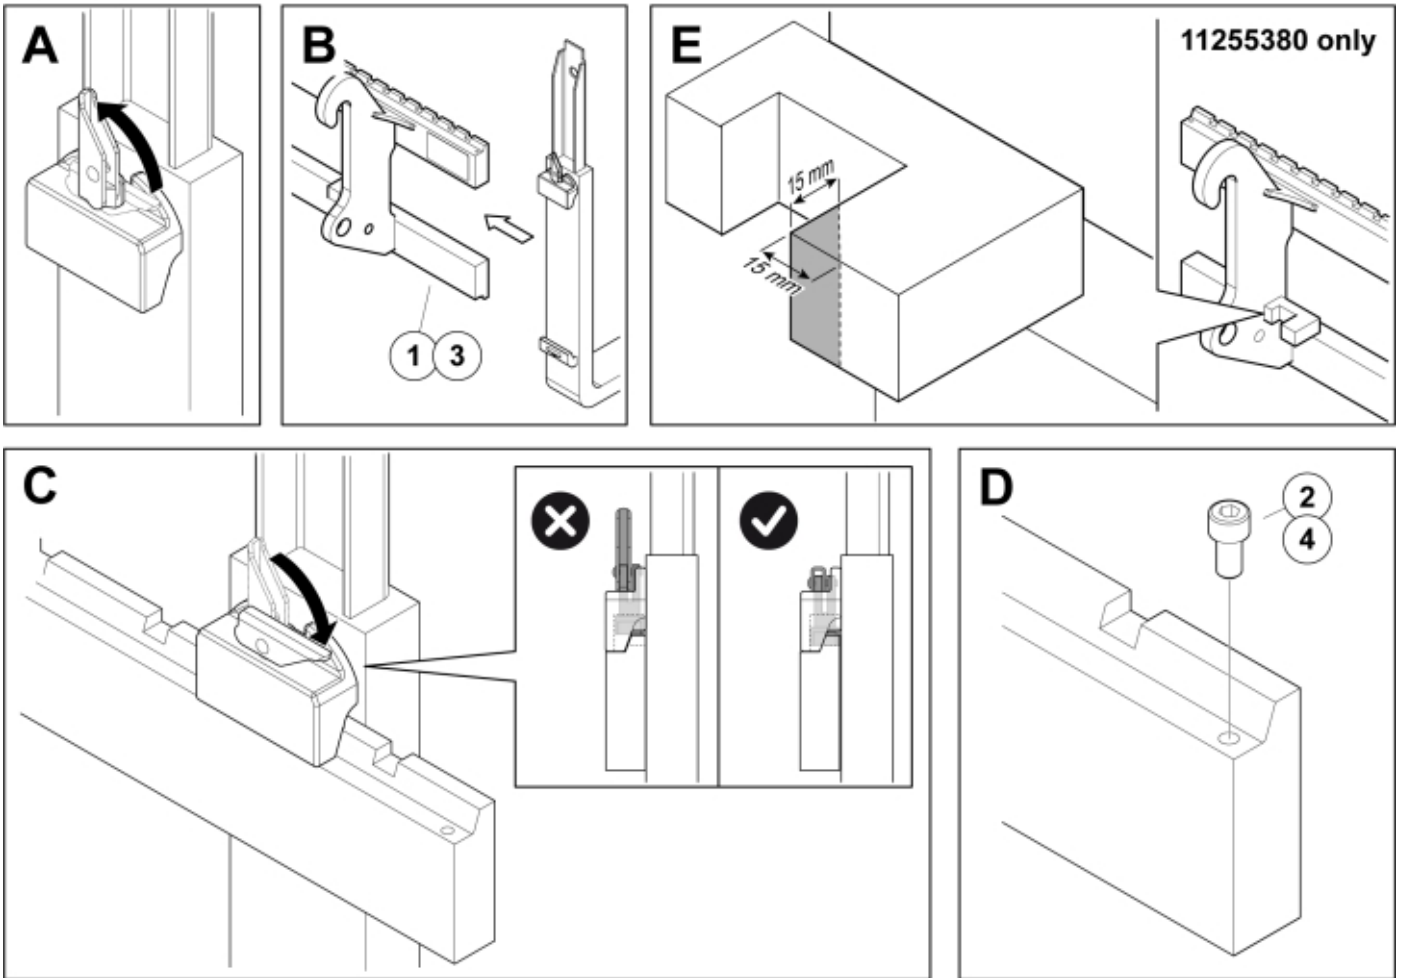

M 11255380
M 11255381

Part assemblies Pallet fork M - Zettelmeyer 602
Specification Year From: 01/01/2013 00:00:00

PartNo	Pos	Qty	Name	Specifications
11255380	1	1	Pallet fork M - Zettelmeyer 602	01/01/2013 00:00:00
5004919	2	2	Screw	MC6S M8x16