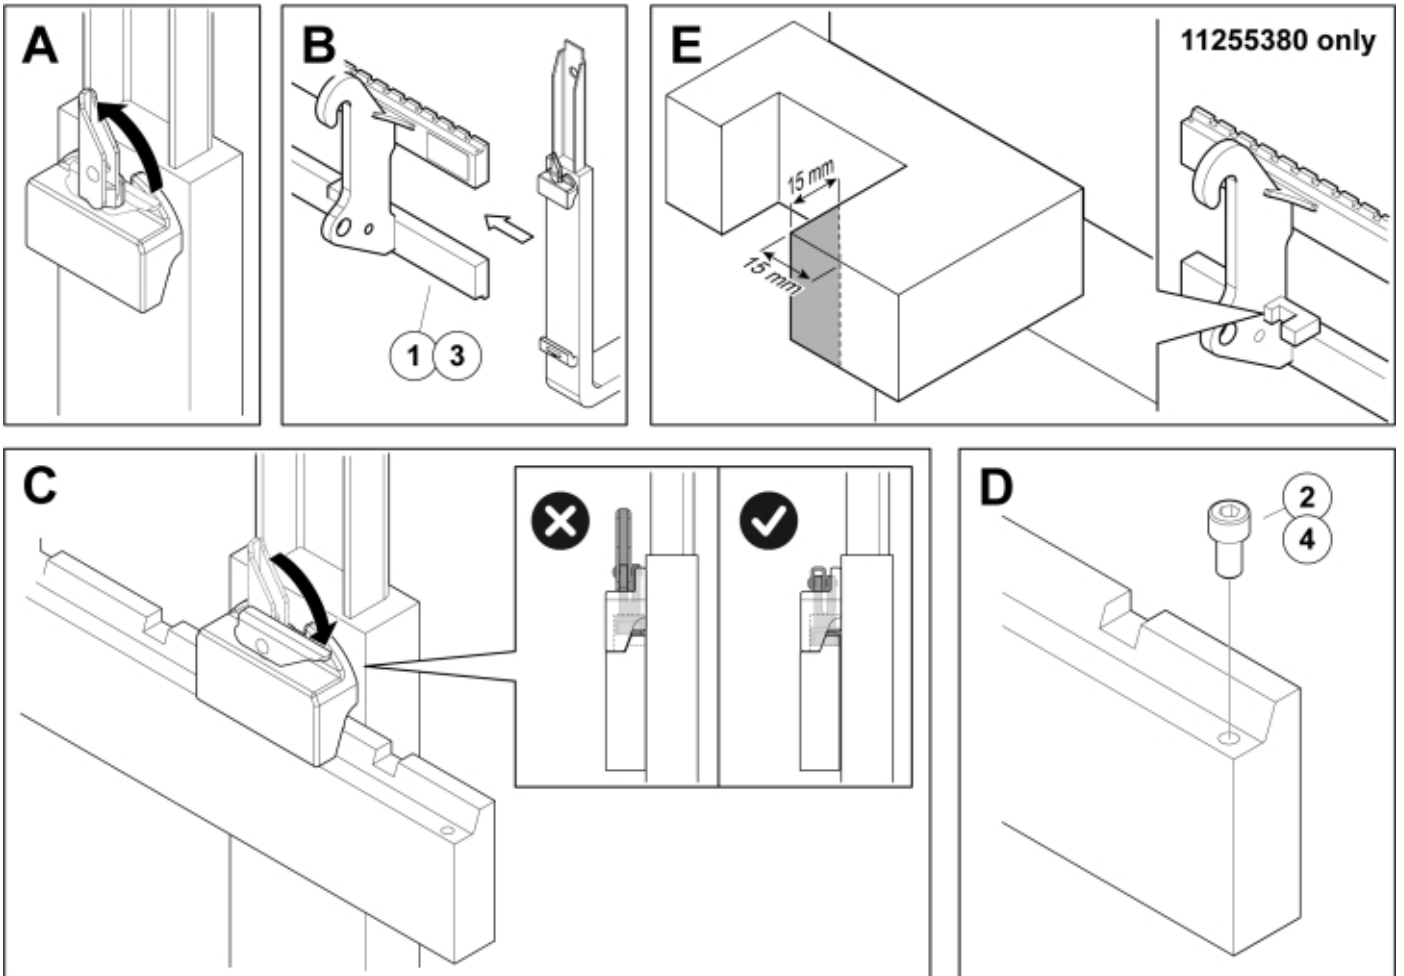

M 11255380
M 11255381

Part assemblies Pallet fork M - Zettelmeyer 602 24°
Specification Year From: 01/01/2013 00:00:00

PartNo	Pos	Qty	Name	Specifications
11255381	3	1	Pallet fork M - Zettelmeyer 602 24°	01/01/2013 00:00:00
5004919	4	2	Screw	MC6S M8x16