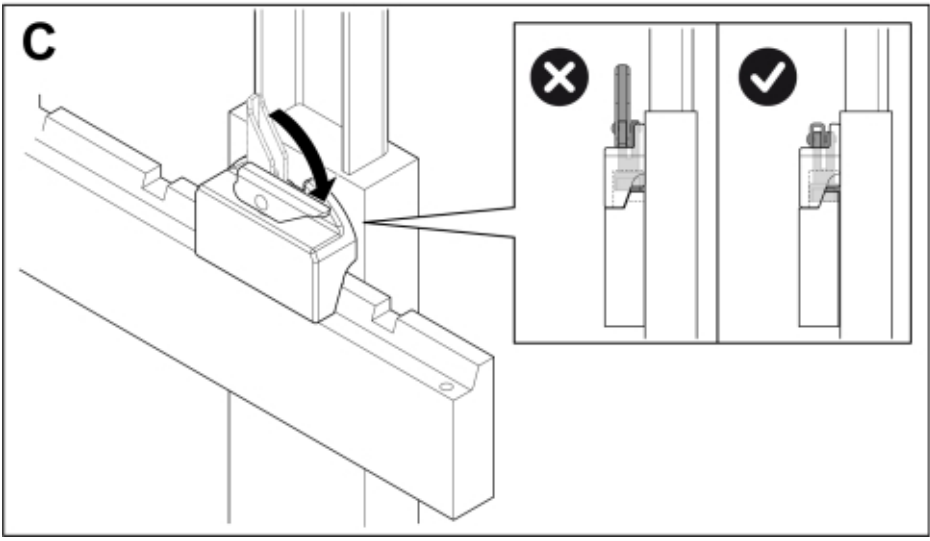

M 11255382

Part assemblies Pallet fork M - Zettelmeyer 402
Specification Year From: 01/01/2013 00:00:00

PartNo	Pos	Qty	Name	Specifications
11255382	1	1	Pallet fork M - Zettelmeyer 402	01/01/2013 00:00:00
5004919	2	2	Screw	MC6S M8x16