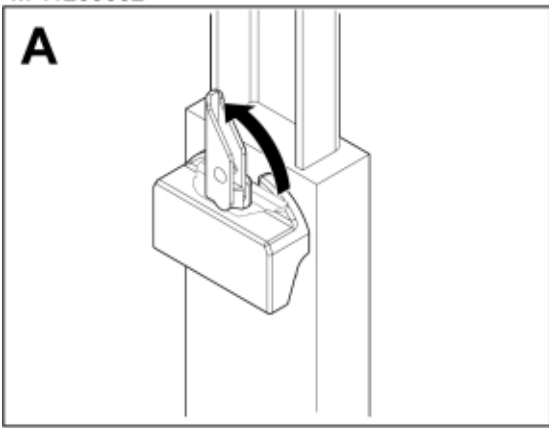

M 11255382

Part assemblies Pallet fork M - Zettelmeyer 402
Specification Year From: 01/01/2013 00:00:00

PartNo	Pos	Qty	Name	Specifications
11255382	1	1	Pallet fork M - Zettelmeyer 402	01/01/2013 00:00:00
5004919	2	2	Screw	MC6S M8x16