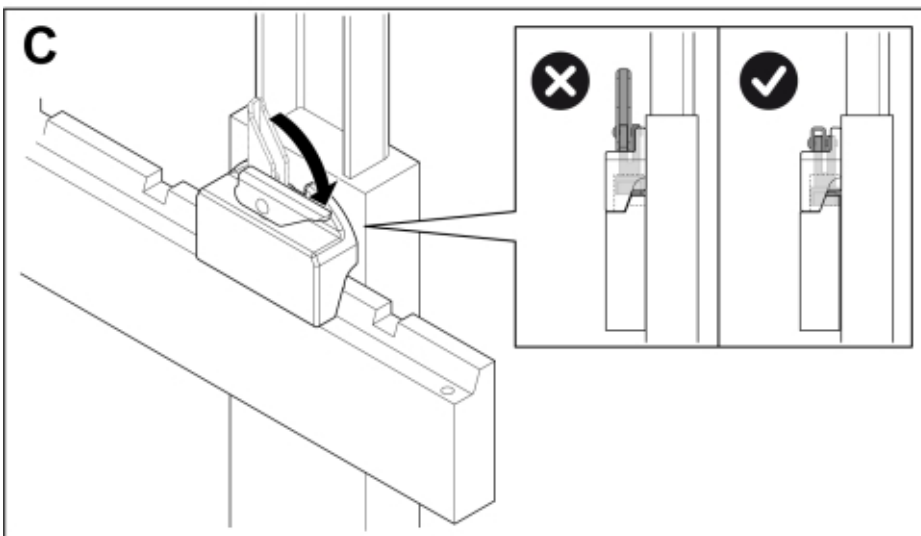

M 11255383

Part assemblies Pallet fork M - Kramer short
Specification Year From: 01/01/2013 00:00:00

PartNo	Pos	Qty	Name	Specifications
11255383	1	1	Pallet fork M - Kramer short	01/01/2013 00:00:00
5004919	2	2	Screw	MC6S M8x16