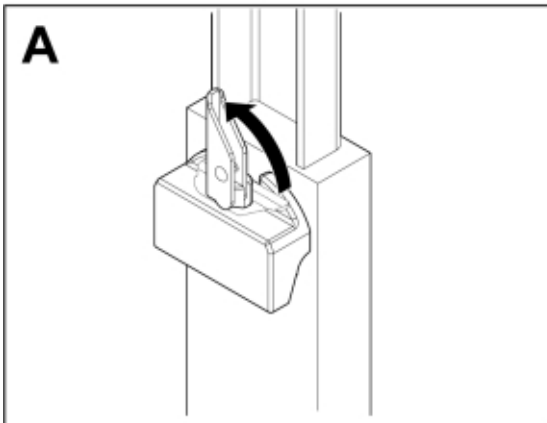

M 11255383

Part assemblies Pallet fork M - Kramer short
Specification Year From: 01/01/2013 00:00:00

PartNo	Pos	Qty	Name	Specifications
11255383	1	1	Pallet fork M - Kramer short	01/01/2013 00:00:00
5004919	2	2	Screw	MC6S M8x16