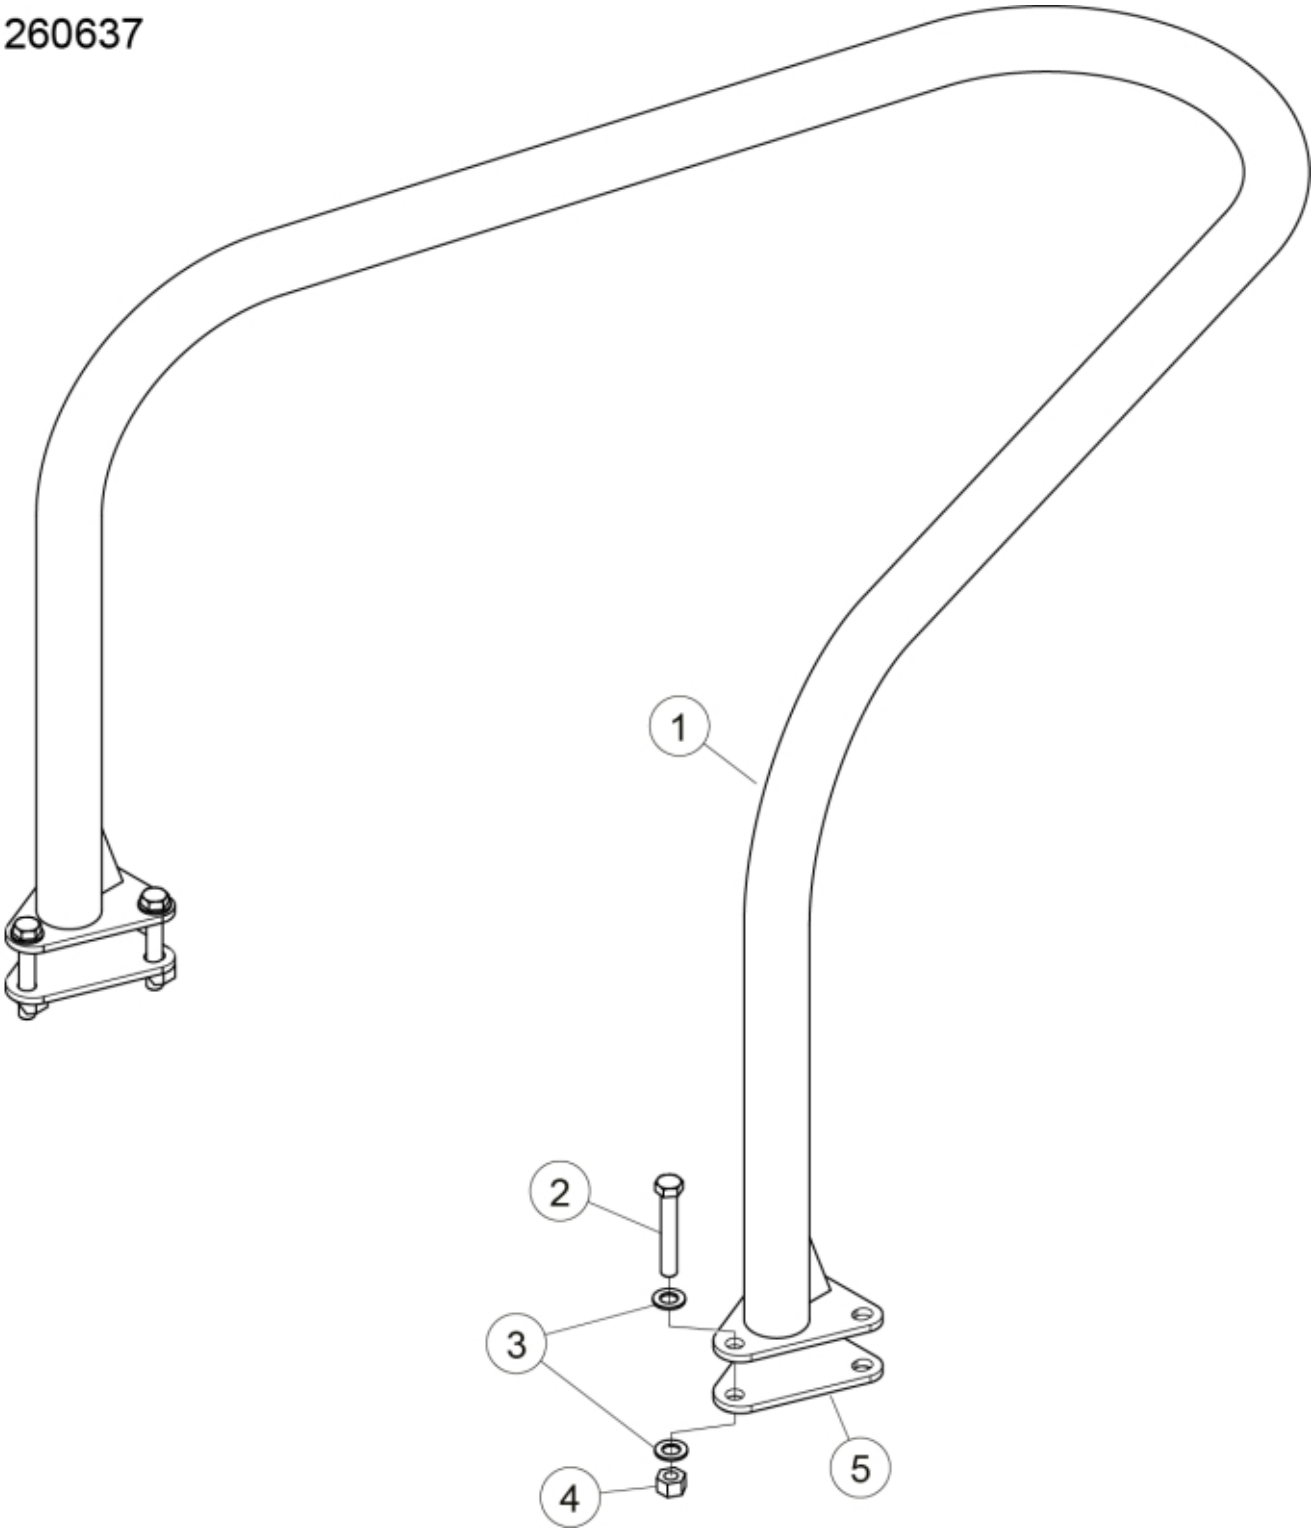

R 11260637

---

**Part assemblies**      Back stop 200

---

<b>PartNo</b>	<b>Pos</b>	<b>Qty</b>	<b>Name</b>	<b>Specifications</b>
11260637		1 PCS	Back stop 200	
11260633	1	1 PCS	Protection bar	
5002111	2	6	Screw	M6S M12x80
5013104	3	12	Washer	13.5 x 24 x 2
5011555	4	6	Nut	M12 Loc
11260635	5	2 PCS	Plate	