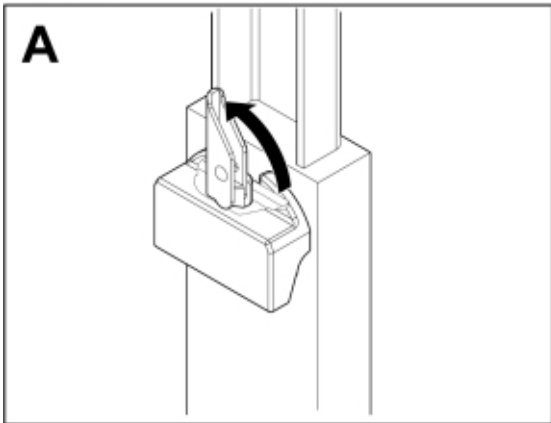

M 11255384

---

**Part assemblies** Pallet fork M - Schäffer standard  
**Specification** Year From: 01/01/2013 00:00:00

---

<b>PartNo</b>	<b>Pos</b>	<b>Qty</b>	<b>Name</b>	<b>Specifications</b>
11255384	1	1	Pallet fork M - Schäffer standard	01/01/2013 00:00:00
5004919	2	2	Screw	MC6S M8x16