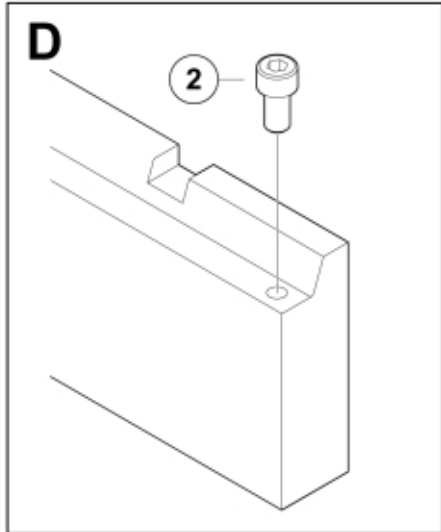

M 11255384

---

**Part assemblies** Pallet fork M - Schäffer standard  
**Specification** Year From: 01/01/2013 00:00:00

---

<b>PartNo</b>	<b>Pos</b>	<b>Qty</b>	<b>Name</b>	<b>Specifications</b>
11255384	1	1	Pallet fork M - Schäffer standard	01/01/2013 00:00:00
5004919	2	2	Screw	MC6S M8x16