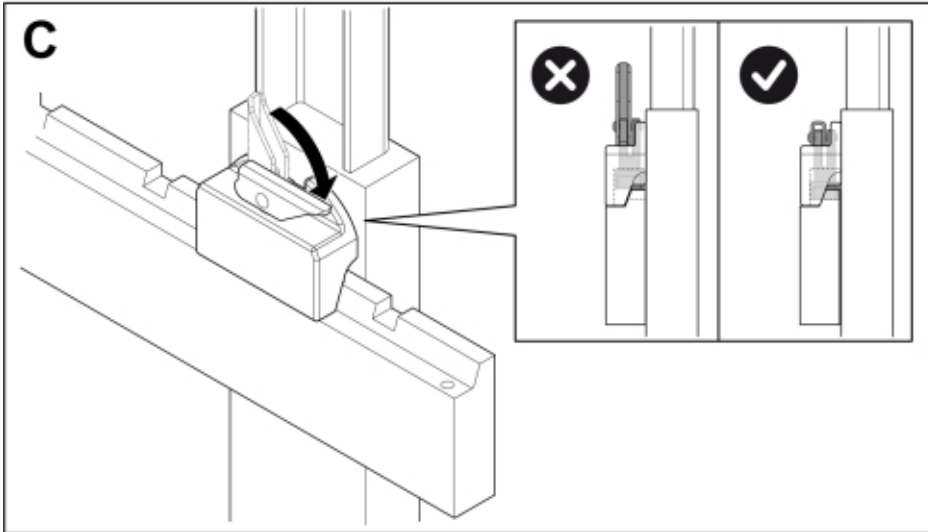

M 11255384

---

**Part assemblies** Pallet fork M - Schäffer standard  
**Specification** Year From: 01/01/2013 00:00:00

---

<b>PartNo</b>	<b>Pos</b>	<b>Qty</b>	<b>Name</b>	<b>Specifications</b>
11255384	1	1	Pallet fork M - Schäffer standard	01/01/2013 00:00:00
5004919	2	2	Screw	MC6S M8x16