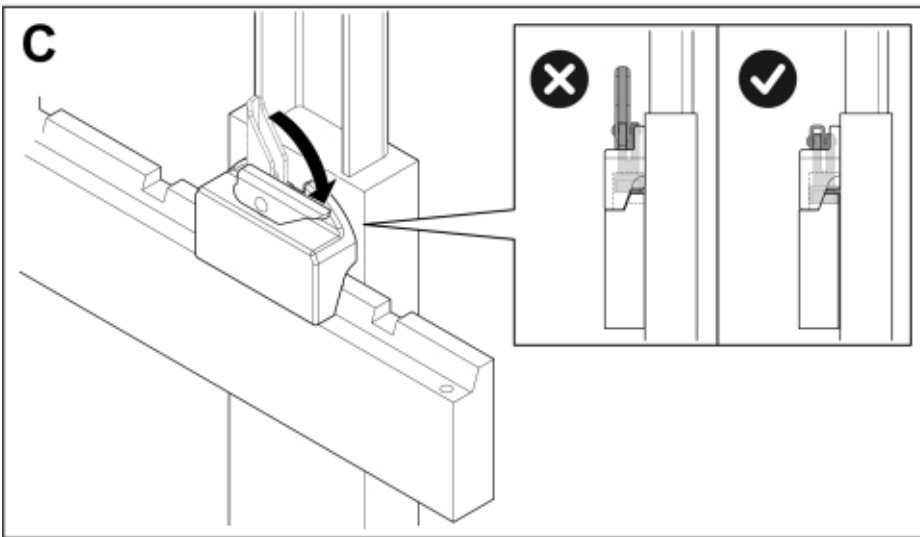

M 11262706

Part assemblies Pallet fork M - Compact
Specification Year From: 01/01/2013 00:00:00

PartNo	Pos	Qty	Name	Specifications
11262706	1	1 PCS	Pallet fork M - Compact	01/01/2013 00:00:00
5004919	2	2	Screw	MC6S M8x16