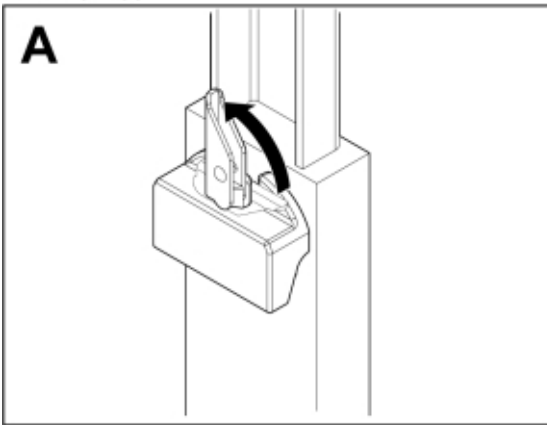

M 11262706

Part assemblies Pallet fork M - Compact
Specification Year From: 01/01/2013 00:00:00

PartNo	Pos	Qty	Name	Specifications
11262706	1	1 PCS	Pallet fork M - Compact	01/01/2013 00:00:00
5004919	2	2	Screw	MC6S M8x16