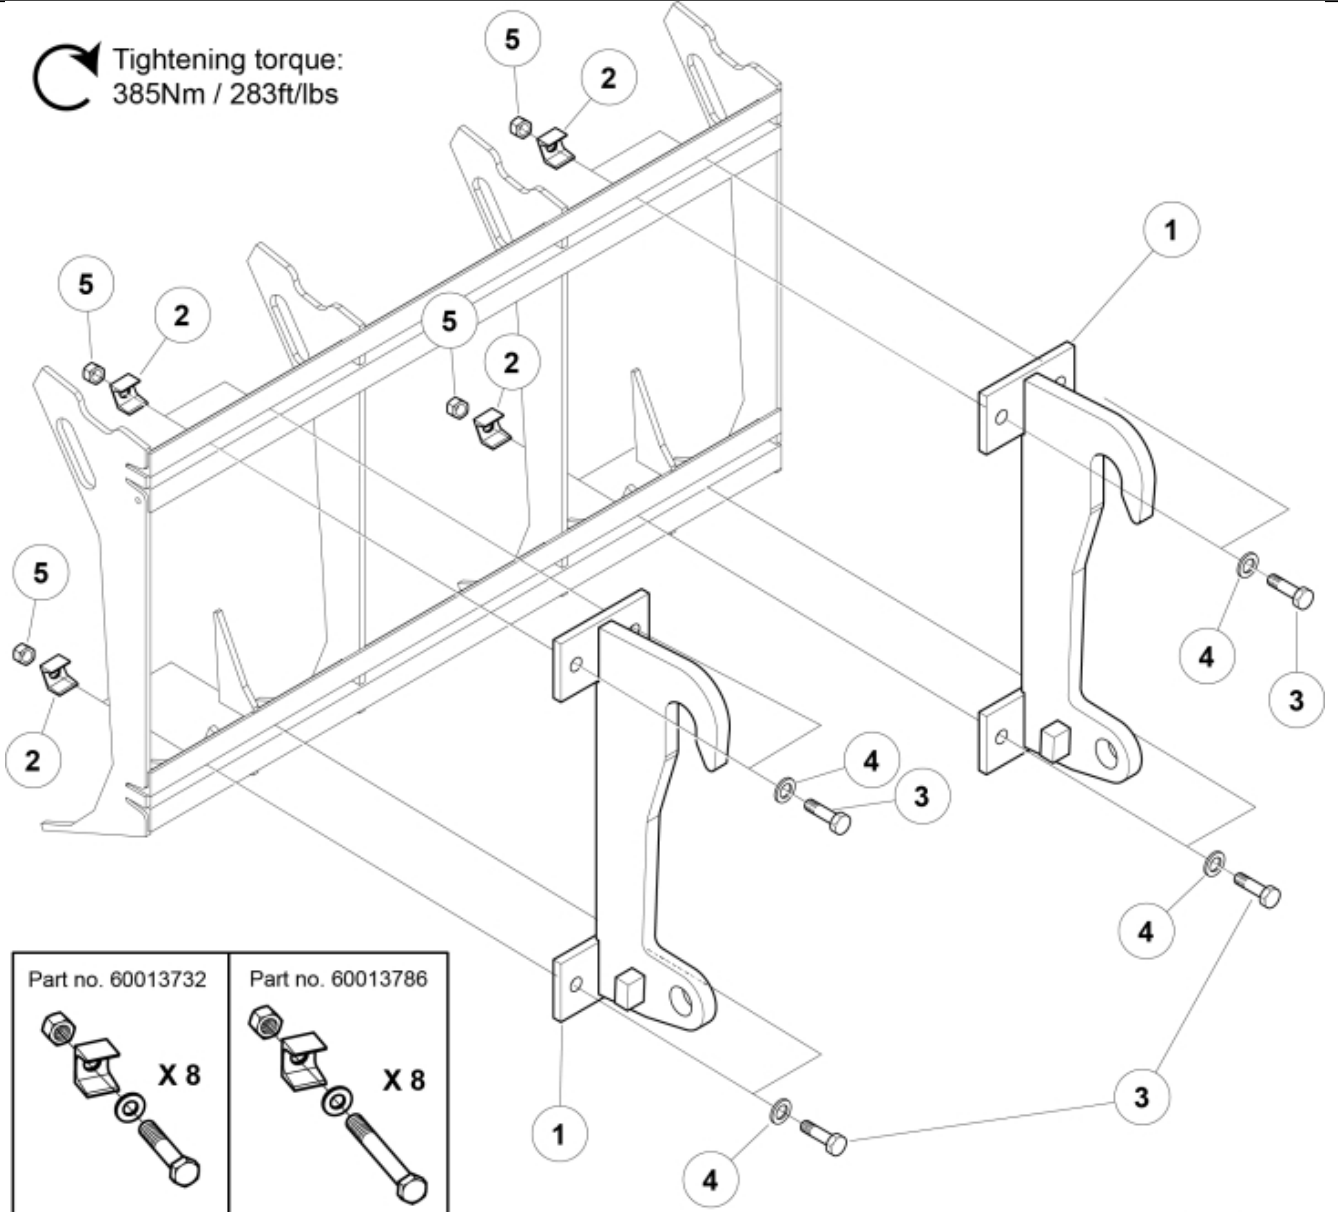

 Tightening torque:  
385Nm / 283ft/lbs

M 11255238

**Part assemblies** Attachment kit Dieci Small

| PartNo   | Pos | Qty   | Name                       | Specifications  |
|----------|-----|-------|----------------------------|---|
| 11255238 |     | 1     | Attachment kit Dieci Small | BoH rail  |
| 60033681 | 1   | 1 PCS | Attachment Dieci Small     | Part is included in kit 11255238 Attachment kit Dieci Small   |
| 60043593 |     | 1     | • Screw kit                | Q, Part is included in kit 11255098 Attachment kit Dieci Large, 11255234 Attachment kit Dieci Medium, 11255238 Attachment kit Dieci Small, 11255241 Attachment kit JLG Deutz, 11255233 Attachment kit Schäffer type SWH, 11255326 Attachment kit Weidemann, 11255184 Attachment kit CAT TH, 11255096 Attachment kit Merlo   |
| 60043157 | 2   | 8     | •• Clamp                   | Part is included in kit 11255098 Attachment kit Dieci Large, 11255234 Attachment kit Dieci Medium, 11255238 Attachment kit Dieci Small, 11255241 Attachment kit JLG Deutz, 11255233 Attachment kit Schäffer type SWH, 11255326 Attachment kit Weidemann, 11255184 Attachment kit CAT TH, 11255096 Attachment kit Merlo, Part is included in kit 11255098 Attachment kit Dieci Large, 11255234 Attachment kit Dieci Medium, 11255238 Attachment kit Dieci Small, 11255241 Attachment kit JLG Deutz, 11255233 Attachment kit Schäffer type SWH, 11255326 Attachment kit Weidemann, 11255184 Attachment kit CAT TH, 11255096 Attachment kit Merlo                  |
| 5050583  | 3   | 8     | •• Screw                   | M6S M20x90, Part is included in kit 11255098 Attachment kit Dieci Large, 11255234 Attachment kit Dieci Medium, 11255238 Attachment kit Dieci Small, 11255241 Attachment kit JLG Deutz, 11255233 Attachment kit Schäffer type SWH, 11255326 Attachment kit Weidemann, 11255184 Attachment kit CAT TH, 11255096 Attachment kit Merlo  |
| 5013109  | 4   | 8     | •• Washer                  | BRB 20 x 36 x 3, Part is included in kit 11255098 Attachment kit Dieci Large, 11255234 Attachment kit Dieci Medium, 11255238 Attachment kit Dieci Small, 11255241 Attachment kit JLG Deutz, 11255233 Attachment kit Schäffer type SWH, 11255326 Attachment kit Weidemann, 11255184 Attachment kit CAT TH, 11255096 Attachment kit Merlo, Part is included in kit 11255098 Attachment kit Dieci Large, 11255234 Attachment kit Dieci Medium, 11255238 Attachment kit Dieci Small, 11255241 Attachment kit JLG Deutz, 11255233 Attachment kit Schäffer type SWH, 11255326 Attachment kit Weidemann, 11255184 Attachment kit CAT TH, 11255096 Attachment kit Merlo |