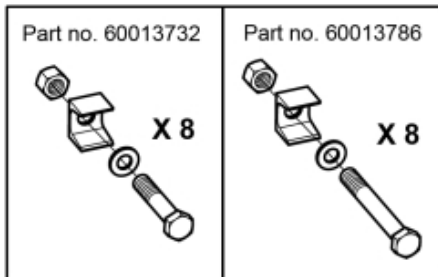

 Tightening torque:  
385Nm / 283ft/lbs

M 11255238

**Part assemblies** Attachment kit Dieci Small

| PartNo   | Pos | Qty   | Name                       | Specifications  |
|----------|-----|-------|----------------------------|---|
| 11255238 |     | 1     | Attachment kit Dieci Small | BoH rail  |
| 60033681 | 1   | 1 PCS | Attachment Dieci Small     | Part is included in kit 11255238 Attachment kit Dieci Small   |
| 60043593 |     | 1     | • Screw kit                | Q, Part is included in kit 11255098 Attachment kit Dieci Large, 11255234 Attachment kit Dieci Medium, 11255238 Attachment kit Dieci Small, 11255241 Attachment kit JLG Deutz, 11255233 Attachment kit Schäffer type SWH, 11255326 Attachment kit Weidemann, 11255184 Attachment kit CAT TH, 11255096 Attachment kit Merlo   |
| 60043157 | 2   | 8     | •• Clamp                   | Part is included in kit 11255098 Attachment kit Dieci Large, 11255234 Attachment kit Dieci Medium, 11255238 Attachment kit Dieci Small, 11255241 Attachment kit JLG Deutz, 11255233 Attachment kit Schäffer type SWH, 11255326 Attachment kit Weidemann, 11255184 Attachment kit CAT TH, 11255096 Attachment kit Merlo, Part is included in kit 11255098 Attachment kit Dieci Large, 11255234 Attachment kit Dieci Medium, 11255238 Attachment kit Dieci Small, 11255241 Attachment kit JLG Deutz, 11255233 Attachment kit Schäffer type SWH, 11255326 Attachment kit Weidemann, 11255184 Attachment kit CAT TH, 11255096 Attachment kit Merlo                  |
| 5050583  | 3   | 8     | •• Screw                   | M6S M20x90, Part is included in kit 11255098 Attachment kit Dieci Large, 11255234 Attachment kit Dieci Medium, 11255238 Attachment kit Dieci Small, 11255241 Attachment kit JLG Deutz, 11255233 Attachment kit Schäffer type SWH, 11255326 Attachment kit Weidemann, 11255184 Attachment kit CAT TH, 11255096 Attachment kit Merlo  |
| 5013109  | 4   | 8     | •• Washer                  | BRB 20 x 36 x 3, Part is included in kit 11255098 Attachment kit Dieci Large, 11255234 Attachment kit Dieci Medium, 11255238 Attachment kit Dieci Small, 11255241 Attachment kit JLG Deutz, 11255233 Attachment kit Schäffer type SWH, 11255326 Attachment kit Weidemann, 11255184 Attachment kit CAT TH, 11255096 Attachment kit Merlo, Part is included in kit 11255098 Attachment kit Dieci Large, 11255234 Attachment kit Dieci Medium, 11255238 Attachment kit Dieci Small, 11255241 Attachment kit JLG Deutz, 11255233 Attachment kit Schäffer type SWH, 11255326 Attachment kit Weidemann, 11255184 Attachment kit CAT TH, 11255096 Attachment kit Merlo |