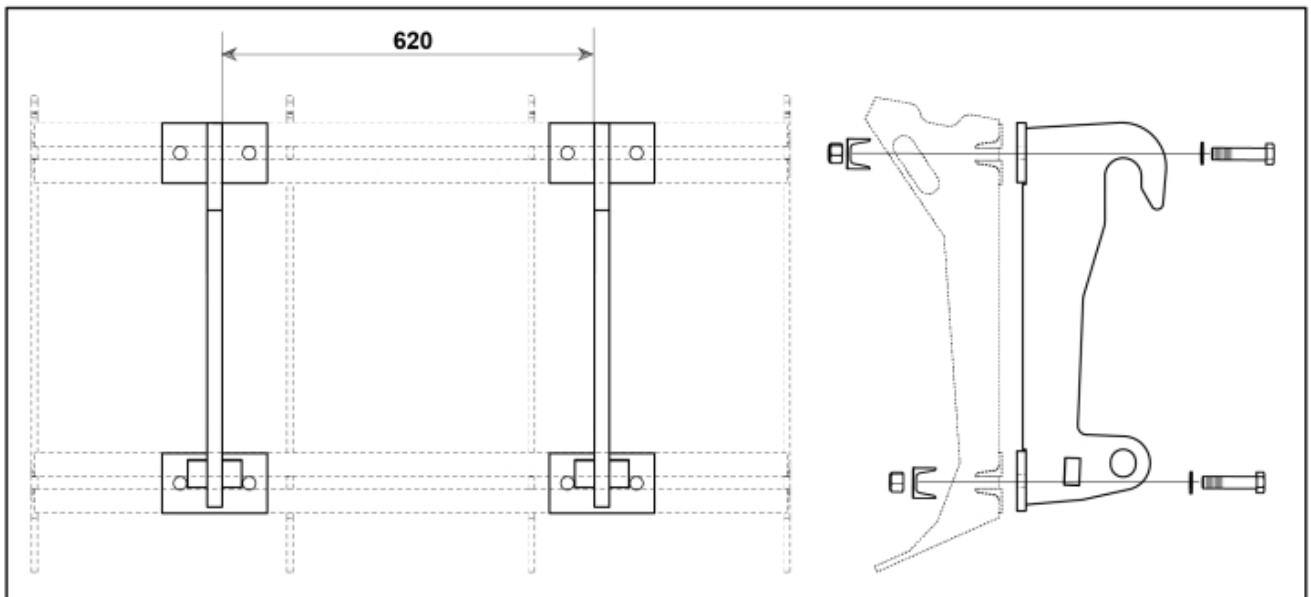

 Tightening torque:  
385Nm / 283ft/lbs

M 11255238

**Part assemblies** Attachment kit Dieci Small

| PartNo   | Pos | Qty   | Name                       | Specifications  |
|----------|-----|-------|----------------------------|---|
| 11255238 |     | 1     | Attachment kit Dieci Small | BoH rail  |
| 60033681 | 1   | 1 PCS | Attachment Dieci Small     | Part is included in kit 11255238 Attachment kit Dieci Small   |
| 60043593 |     | 1     | • Screw kit                | Q, Part is included in kit 11255098 Attachment kit Dieci Large, 11255234 Attachment kit Dieci Medium, 11255238 Attachment kit Dieci Small, 11255241 Attachment kit JLG Deutz, 11255233 Attachment kit Schäffer type SWH, 11255326 Attachment kit Weidemann, 11255184 Attachment kit CAT TH, 11255096 Attachment kit Merlo   |
| 60043157 | 2   | 8     | •• Clamp                   | Part is included in kit 11255098 Attachment kit Dieci Large, 11255234 Attachment kit Dieci Medium, 11255238 Attachment kit Dieci Small, 11255241 Attachment kit JLG Deutz, 11255233 Attachment kit Schäffer type SWH, 11255326 Attachment kit Weidemann, 11255184 Attachment kit CAT TH, 11255096 Attachment kit Merlo, Part is included in kit 11255098 Attachment kit Dieci Large, 11255234 Attachment kit Dieci Medium, 11255238 Attachment kit Dieci Small, 11255241 Attachment kit JLG Deutz, 11255233 Attachment kit Schäffer type SWH, 11255326 Attachment kit Weidemann, 11255184 Attachment kit CAT TH, 11255096 Attachment kit Merlo                  |
| 5050583  | 3   | 8     | •• Screw                   | M6S M20x90, Part is included in kit 11255098 Attachment kit Dieci Large, 11255234 Attachment kit Dieci Medium, 11255238 Attachment kit Dieci Small, 11255241 Attachment kit JLG Deutz, 11255233 Attachment kit Schäffer type SWH, 11255326 Attachment kit Weidemann, 11255184 Attachment kit CAT TH, 11255096 Attachment kit Merlo  |
| 5013109  | 4   | 8     | •• Washer                  | BRB 20 x 36 x 3, Part is included in kit 11255098 Attachment kit Dieci Large, 11255234 Attachment kit Dieci Medium, 11255238 Attachment kit Dieci Small, 11255241 Attachment kit JLG Deutz, 11255233 Attachment kit Schäffer type SWH, 11255326 Attachment kit Weidemann, 11255184 Attachment kit CAT TH, 11255096 Attachment kit Merlo, Part is included in kit 11255098 Attachment kit Dieci Large, 11255234 Attachment kit Dieci Medium, 11255238 Attachment kit Dieci Small, 11255241 Attachment kit JLG Deutz, 11255233 Attachment kit Schäffer type SWH, 11255326 Attachment kit Weidemann, 11255184 Attachment kit CAT TH, 11255096 Attachment kit Merlo |