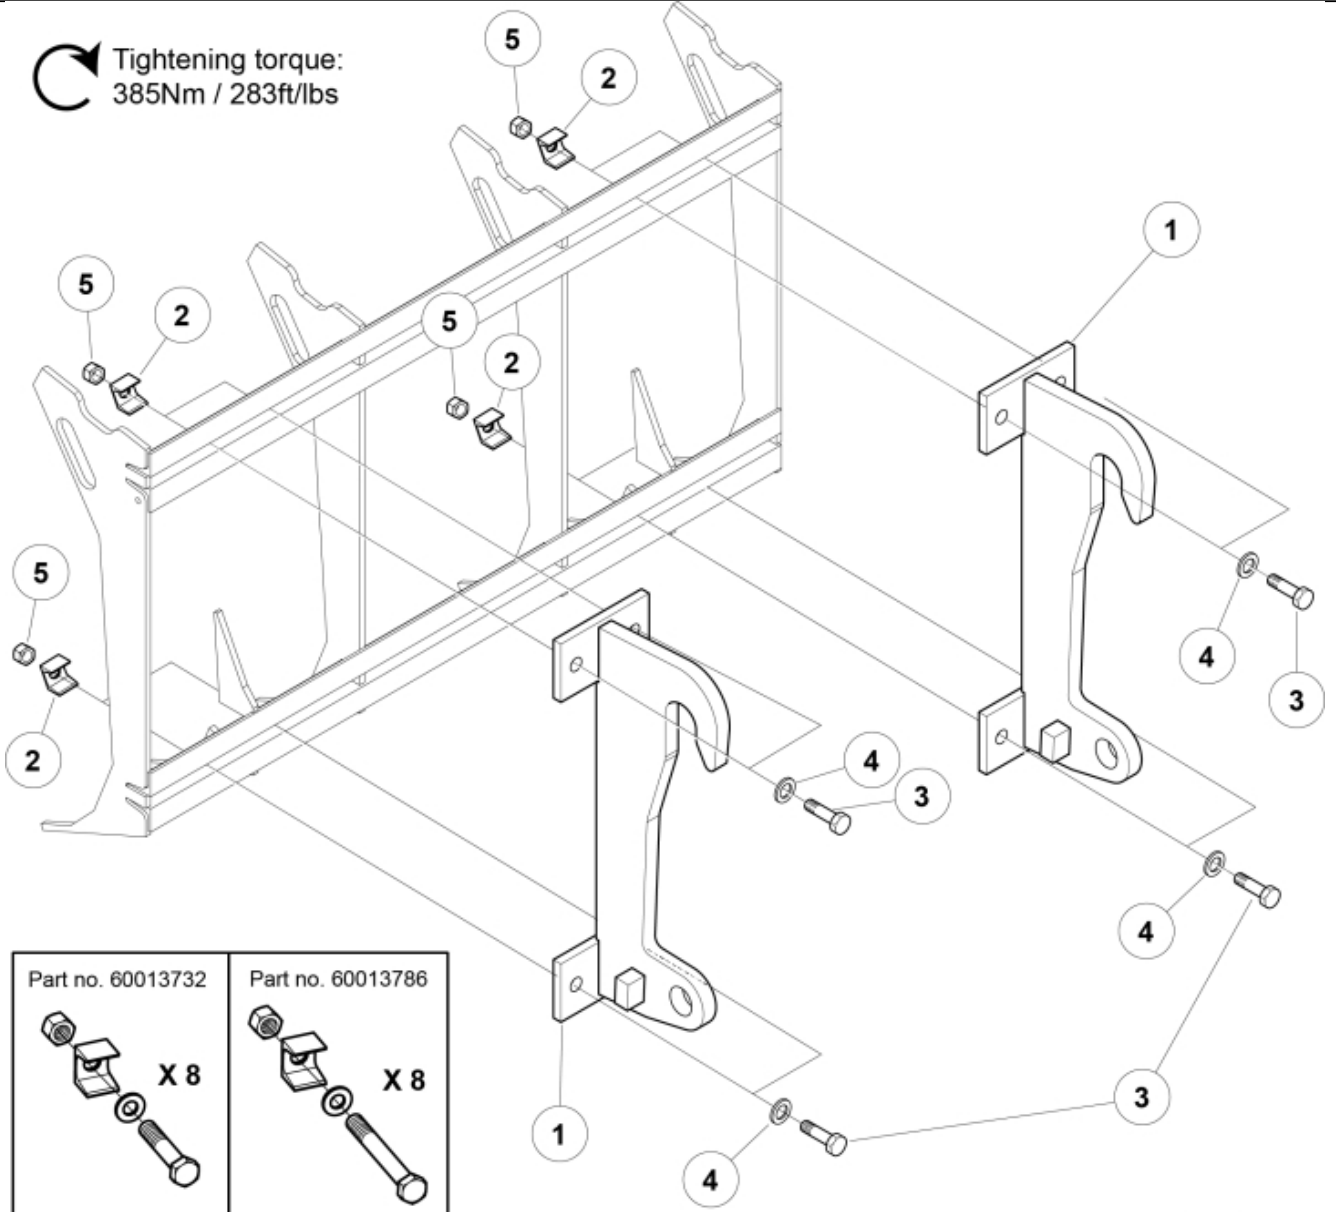

 Tightening torque:
385Nm / 283ft/lbs

M 11255238

Part assemblies Attachment kit Dieci Small

PartNo	Pos	Qty	Name	Specifications
11255238		1	Attachment kit Dieci Small	BoH rail
60033681	1	1 PCS	Attachment Dieci Small	Part is included in kit 11255238 Attachment kit Dieci Small
60043593		1	• Screw kit	Q, Part is included in kit 11255098 Attachment kit Dieci Large, 11255234 Attachment kit Dieci Medium, 11255238 Attachment kit Dieci Small, 11255241 Attachment kit JLG Deutz, 11255233 Attachment kit Schäffer type SWH, 11255326 Attachment kit Weidemann, 11255184 Attachment kit CAT TH, 11255096 Attachment kit Merlo
60043157	2	8	•• Clamp	Part is included in kit 11255098 Attachment kit Dieci Large, 11255234 Attachment kit Dieci Medium, 11255238 Attachment kit Dieci Small, 11255241 Attachment kit JLG Deutz, 11255233 Attachment kit Schäffer type SWH, 11255326 Attachment kit Weidemann, 11255184 Attachment kit CAT TH, 11255096 Attachment kit Merlo, Part is included in kit 11255098 Attachment kit Dieci Large, 11255234 Attachment kit Dieci Medium, 11255238 Attachment kit Dieci Small, 11255241 Attachment kit JLG Deutz, 11255233 Attachment kit Schäffer type SWH, 11255326 Attachment kit Weidemann, 11255184 Attachment kit CAT TH, 11255096 Attachment kit Merlo
5050583	3	8	•• Screw	M6S M20x90, Part is included in kit 11255098 Attachment kit Dieci Large, 11255234 Attachment kit Dieci Medium, 11255238 Attachment kit Dieci Small, 11255241 Attachment kit JLG Deutz, 11255233 Attachment kit Schäffer type SWH, 11255326 Attachment kit Weidemann, 11255184 Attachment kit CAT TH, 11255096 Attachment kit Merlo
5013109	4	8	•• Washer	BRB 20 x 36 x 3, Part is included in kit 11255098 Attachment kit Dieci Large, 11255234 Attachment kit Dieci Medium, 11255238 Attachment kit Dieci Small, 11255241 Attachment kit JLG Deutz, 11255233 Attachment kit Schäffer type SWH, 11255326 Attachment kit Weidemann, 11255184 Attachment kit CAT TH, 11255096 Attachment kit Merlo, Part is included in kit 11255098 Attachment kit Dieci Large, 11255234 Attachment kit Dieci Medium, 11255238 Attachment kit Dieci Small, 11255241 Attachment kit JLG Deutz, 11255233 Attachment kit Schäffer type SWH, 11255326 Attachment kit Weidemann, 11255184 Attachment kit CAT TH, 11255096 Attachment kit Merlo