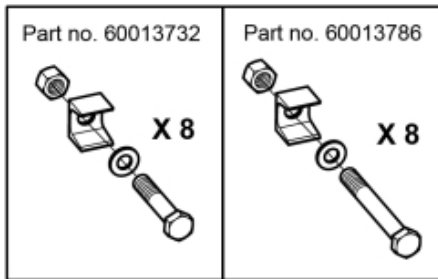

 Tightening torque:
385Nm / 283ft/lbs

M 11255238

Part assemblies Attachment kit Dieci Small

PartNo	Pos	Qty	Name	Specifications
11255238		1	Attachment kit Dieci Small	BoH rail
60033681	1	1 PCS	Attachment Dieci Small	Part is included in kit 11255238 Attachment kit Dieci Small
60043593		1	• Screw kit	Q, Part is included in kit 11255098 Attachment kit Dieci Large, 11255234 Attachment kit Dieci Medium, 11255238 Attachment kit Dieci Small, 11255241 Attachment kit JLG Deutz, 11255233 Attachment kit Schäffer type SWH, 11255326 Attachment kit Weidemann, 11255184 Attachment kit CAT TH, 11255096 Attachment kit Merlo
60043157	2	8	•• Clamp	Part is included in kit 11255098 Attachment kit Dieci Large, 11255234 Attachment kit Dieci Medium, 11255238 Attachment kit Dieci Small, 11255241 Attachment kit JLG Deutz, 11255233 Attachment kit Schäffer type SWH, 11255326 Attachment kit Weidemann, 11255184 Attachment kit CAT TH, 11255096 Attachment kit Merlo, Part is included in kit 11255098 Attachment kit Dieci Large, 11255234 Attachment kit Dieci Medium, 11255238 Attachment kit Dieci Small, 11255241 Attachment kit JLG Deutz, 11255233 Attachment kit Schäffer type SWH, 11255326 Attachment kit Weidemann, 11255184 Attachment kit CAT TH, 11255096 Attachment kit Merlo
5050583	3	8	•• Screw	M6S M20x90, Part is included in kit 11255098 Attachment kit Dieci Large, 11255234 Attachment kit Dieci Medium, 11255238 Attachment kit Dieci Small, 11255241 Attachment kit JLG Deutz, 11255233 Attachment kit Schäffer type SWH, 11255326 Attachment kit Weidemann, 11255184 Attachment kit CAT TH, 11255096 Attachment kit Merlo
5013109	4	8	•• Washer	BRB 20 x 36 x 3, Part is included in kit 11255098 Attachment kit Dieci Large, 11255234 Attachment kit Dieci Medium, 11255238 Attachment kit Dieci Small, 11255241 Attachment kit JLG Deutz, 11255233 Attachment kit Schäffer type SWH, 11255326 Attachment kit Weidemann, 11255184 Attachment kit CAT TH, 11255096 Attachment kit Merlo, Part is included in kit 11255098 Attachment kit Dieci Large, 11255234 Attachment kit Dieci Medium, 11255238 Attachment kit Dieci Small, 11255241 Attachment kit JLG Deutz, 11255233 Attachment kit Schäffer type SWH, 11255326 Attachment kit Weidemann, 11255184 Attachment kit CAT TH, 11255096 Attachment kit Merlo