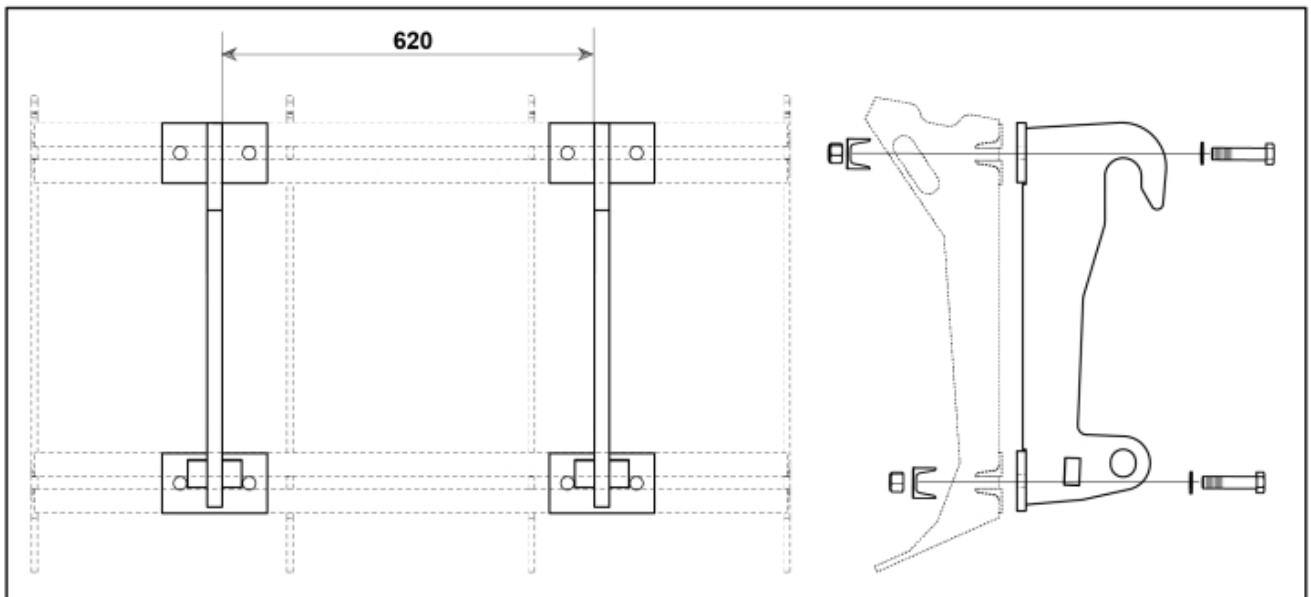

 Tightening torque:
385Nm / 283ft/lbs

M 11255238

Part assemblies Attachment kit Dieci Small

PartNo	Pos	Qty	Name	Specifications
11255238		1	Attachment kit Dieci Small	BoH rail
60033681	1	1 PCS	Attachment Dieci Small	Part is included in kit 11255238 Attachment kit Dieci Small
60043593		1	• Screw kit	Q, Part is included in kit 11255098 Attachment kit Dieci Large, 11255234 Attachment kit Dieci Medium, 11255238 Attachment kit Dieci Small, 11255241 Attachment kit JLG Deutz, 11255233 Attachment kit Schäffer type SWH, 11255326 Attachment kit Weidemann, 11255184 Attachment kit CAT TH, 11255096 Attachment kit Merlo
60043157	2	8	•• Clamp	Part is included in kit 11255098 Attachment kit Dieci Large, 11255234 Attachment kit Dieci Medium, 11255238 Attachment kit Dieci Small, 11255241 Attachment kit JLG Deutz, 11255233 Attachment kit Schäffer type SWH, 11255326 Attachment kit Weidemann, 11255184 Attachment kit CAT TH, 11255096 Attachment kit Merlo, Part is included in kit 11255098 Attachment kit Dieci Large, 11255234 Attachment kit Dieci Medium, 11255238 Attachment kit Dieci Small, 11255241 Attachment kit JLG Deutz, 11255233 Attachment kit Schäffer type SWH, 11255326 Attachment kit Weidemann, 11255184 Attachment kit CAT TH, 11255096 Attachment kit Merlo
5050583	3	8	•• Screw	M6S M20x90, Part is included in kit 11255098 Attachment kit Dieci Large, 11255234 Attachment kit Dieci Medium, 11255238 Attachment kit Dieci Small, 11255241 Attachment kit JLG Deutz, 11255233 Attachment kit Schäffer type SWH, 11255326 Attachment kit Weidemann, 11255184 Attachment kit CAT TH, 11255096 Attachment kit Merlo
5013109	4	8	•• Washer	BRB 20 x 36 x 3, Part is included in kit 11255098 Attachment kit Dieci Large, 11255234 Attachment kit Dieci Medium, 11255238 Attachment kit Dieci Small, 11255241 Attachment kit JLG Deutz, 11255233 Attachment kit Schäffer type SWH, 11255326 Attachment kit Weidemann, 11255184 Attachment kit CAT TH, 11255096 Attachment kit Merlo, Part is included in kit 11255098 Attachment kit Dieci Large, 11255234 Attachment kit Dieci Medium, 11255238 Attachment kit Dieci Small, 11255241 Attachment kit JLG Deutz, 11255233 Attachment kit Schäffer type SWH, 11255326 Attachment kit Weidemann, 11255184 Attachment kit CAT TH, 11255096 Attachment kit Merlo