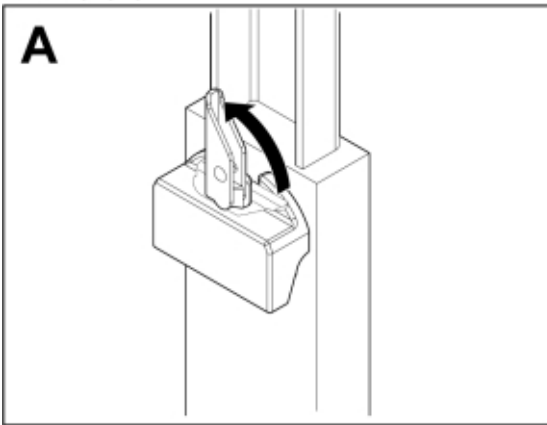

M 11262540

Part assemblies Pallet fork M - Euro
Specification Year From: 01/01/2013 00:00:00

| PartNo | Pos | Qty | Name | Specifications |
|---------------|------------|------------|----------------------|-----------------------|
| 11262540 | 1 | 1 PCS | Pallet fork M - Euro | |
| 5004919 | 2 | 2 | Screw | MC6S M8x16 |