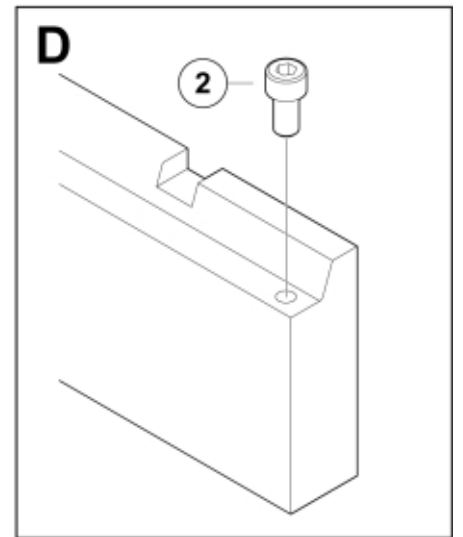

M 11262540

Part assemblies Pallet fork M - Euro
Specification Year From: 01/01/2013 00:00:00

| PartNo | Pos | Qty | Name | Specifications |
|---------------|------------|------------|----------------------|-----------------------|
| 11262540 | 1 | 1 PCS | Pallet fork M - Euro | |
| 5004919 | 2 | 2 | Screw | MC6S M8x16 |