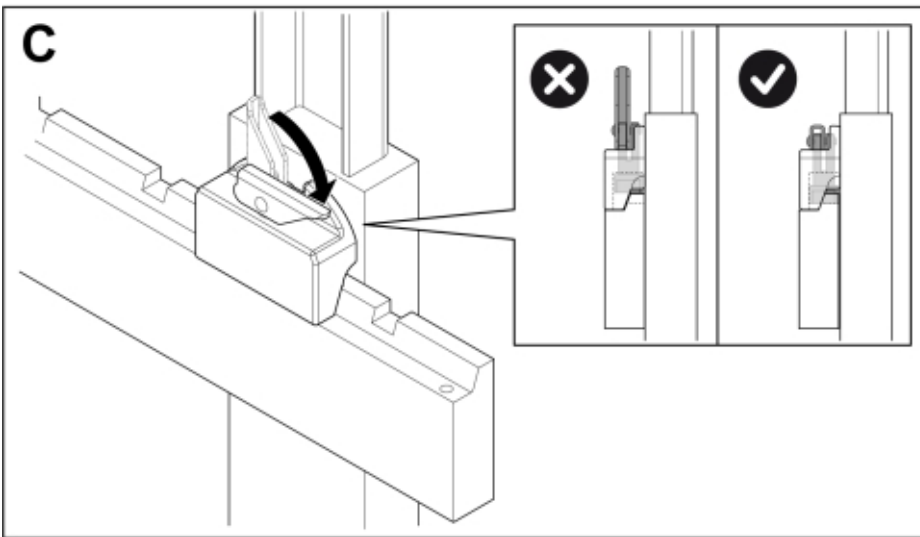

M 11262540

Part assemblies Pallet fork M - Euro
Specification Year From: 01/01/2013 00:00:00

| PartNo | Pos | Qty | Name | Specifications |
|---------------|------------|------------|----------------------|-----------------------|
| 11262540 | 1 | 1 PCS | Pallet fork M - Euro | |
| 5004919 | 2 | 2 | Screw | MC6S M8x16 |