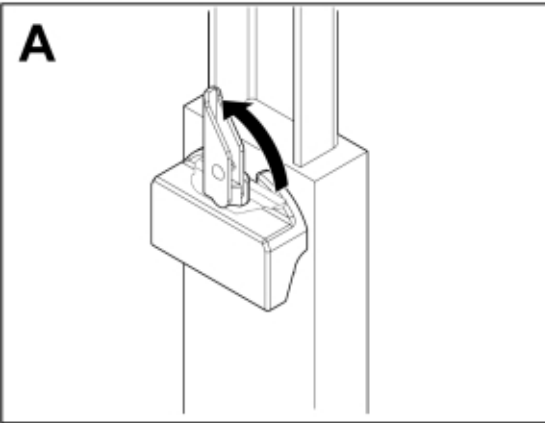

M 11262315

Part assemblies Pallet fork M - SMS
Specification Year From: 01/01/2013 00:00:00

PartNo	Pos	Qty	Name	Specifications
11262315	1	1 PCS	Pallet fork M - SMS	01/01/2013 00:00:00
5004919	2	2	Screw	MC6S M8x16