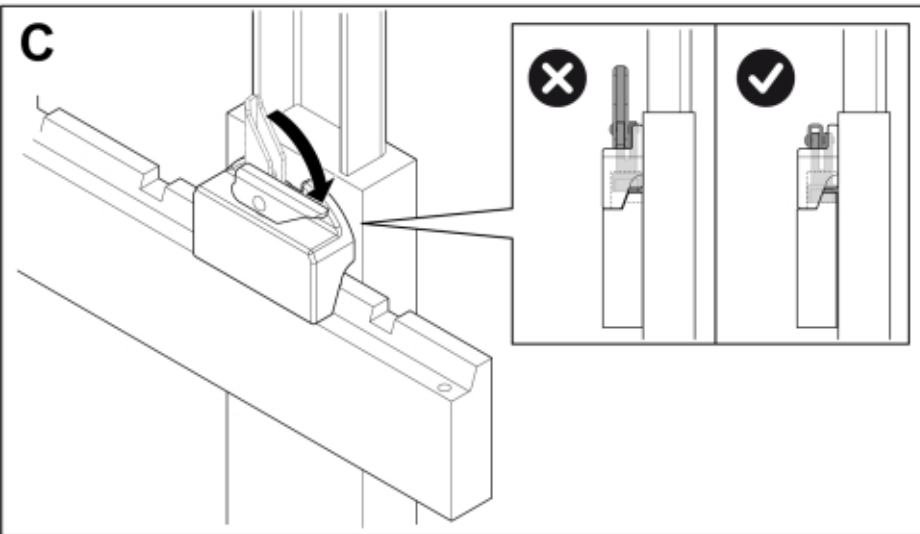

M 11262315

Part assemblies Pallet fork M - SMS
Specification Year From: 01/01/2013 00:00:00

PartNo	Pos	Qty	Name	Specifications
11262315	1	1 PCS	Pallet fork M - SMS	01/01/2013 00:00:00
5004919	2	2	Screw	MC6S M8x16